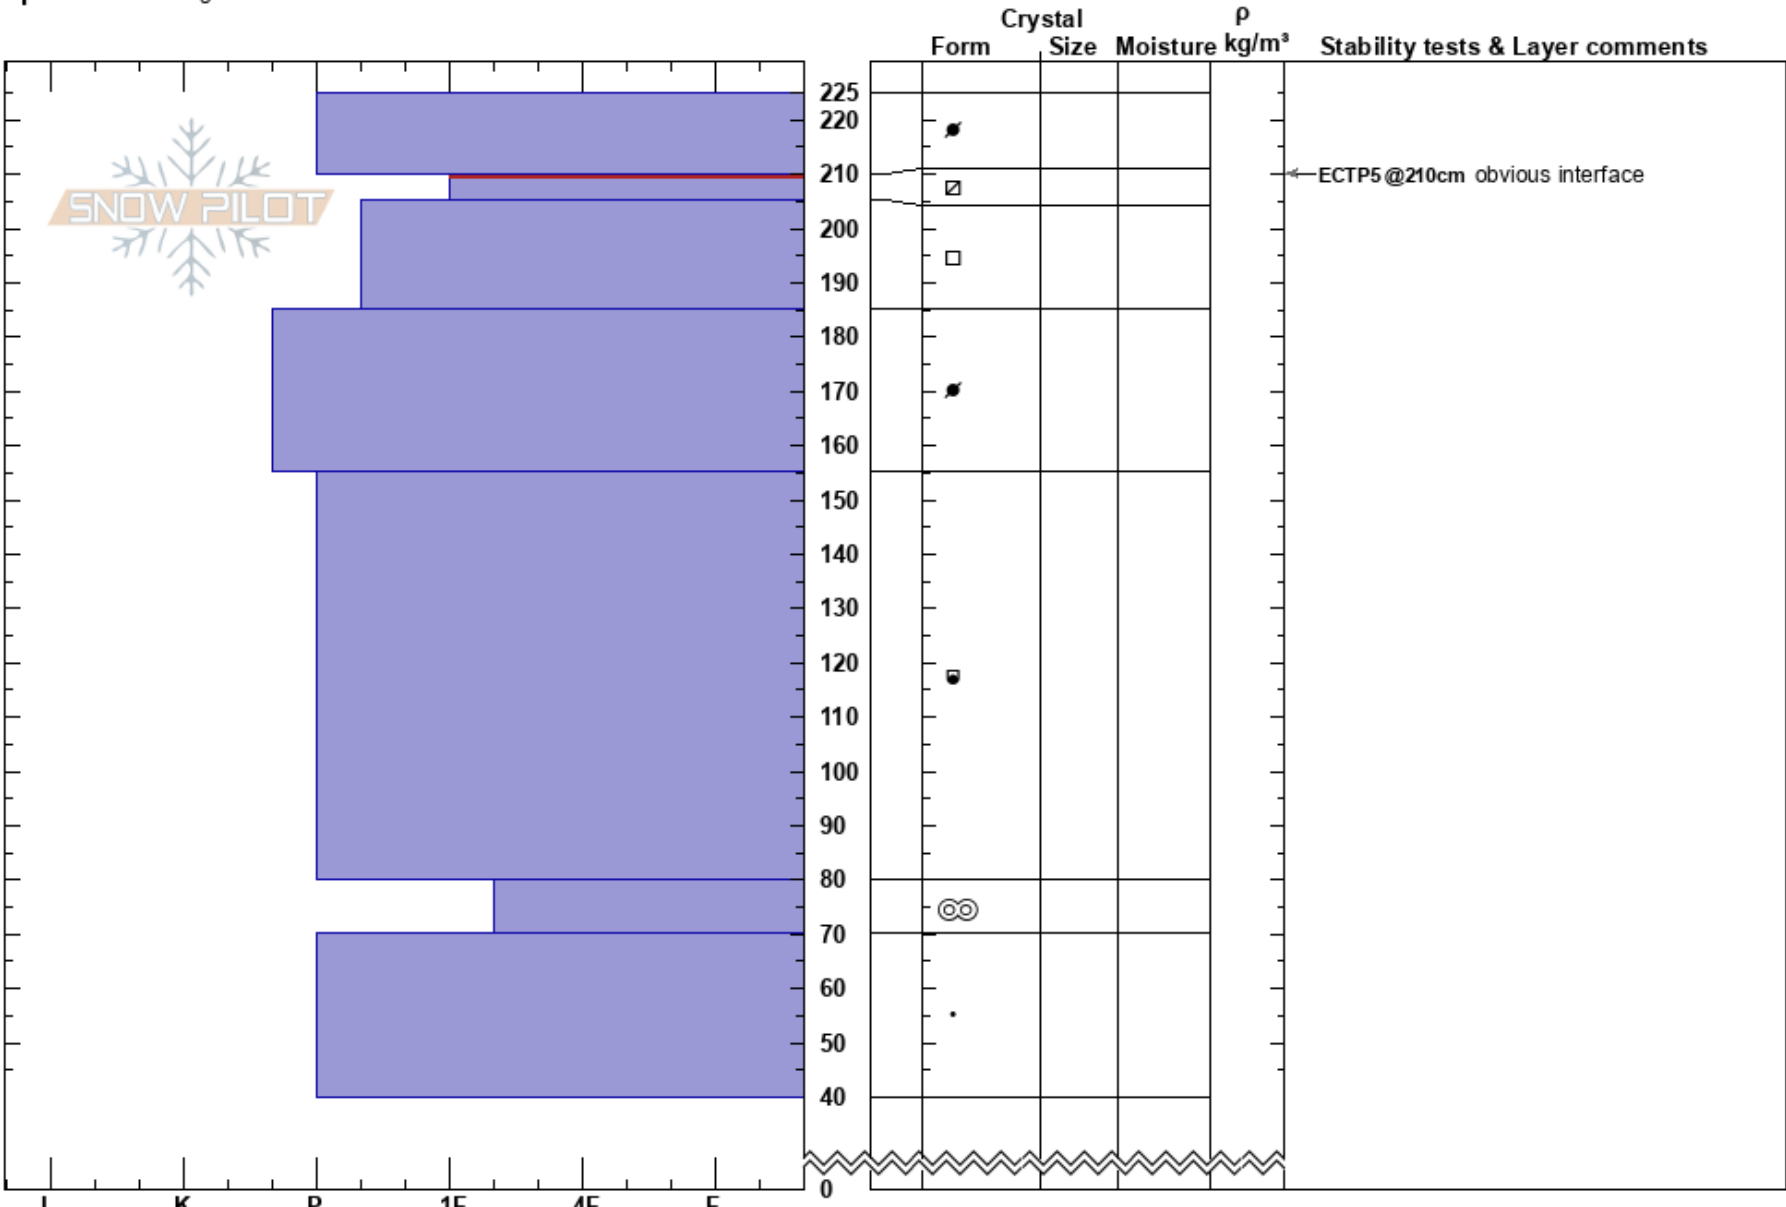

direct  
 Madison Range-N  
 MT  
 Elevation: 9800 ft  
 Aspect: N  
 Specifics: Pit dug in a Ski Area

taylor woodward  
 12/08/2018 - 1:00pm  
 Co-ord:  
 Slope Angle: 42°  
 Wind Loading: previous

Stability: **HS:225**  
 Air Temperature: -9°C **PF: 5** 210-205cm: Problematic layer  
 Sky Cover: CLR  
 Precipitation: NO  
 Wind: W Light Breeze

Notes: direct at bazooka level