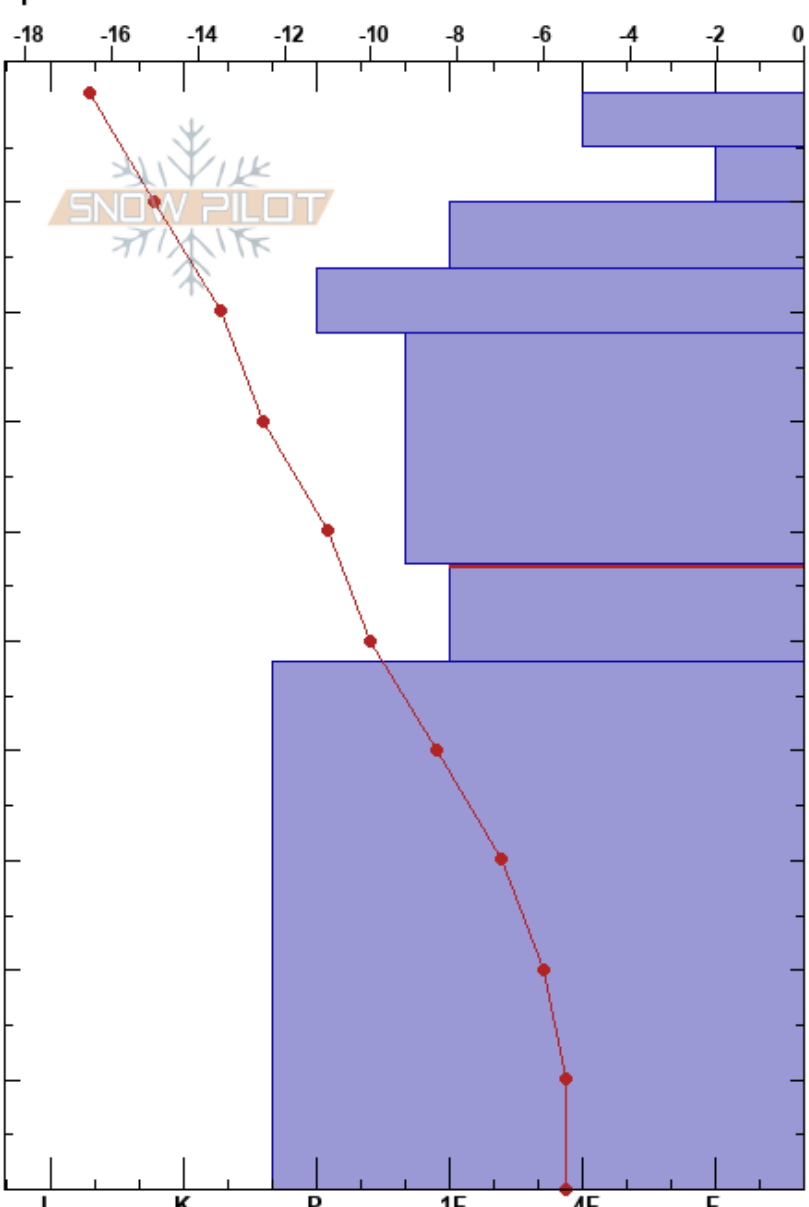

Épaule Patrouilleurs

Avalanche Quebec

08/12/2018 - 13:10

Co-ord: 19U 708614W 5421433N

Slope Angle: 32°

Wind Loading: yes

Stability:

Air Temperature: -16°C

HS: 100

PF: 45 43-52cm: Problematic layer

Layer Notes:

Sky Cover: BKN

Precipitation: S-1

Wind: W Light Breeze

Quebec
Elevation: 600 m
Aspect: S
Specifics:

Form	Crystal		Moisture	ρ kg/m³	Stability tests & Layer comments
	Size				
			D		
+	1-2		D		
			D		
			D		
			D		
/ (□)	0.5-1		D		← CT15, SP @43cm + CTH21 (SP) DF-FC
			D		← CT23, SP @60cm Non répété
			D		

Notes: Aussi, BTVE (SP) @ -5 cm sur PPr 1-2