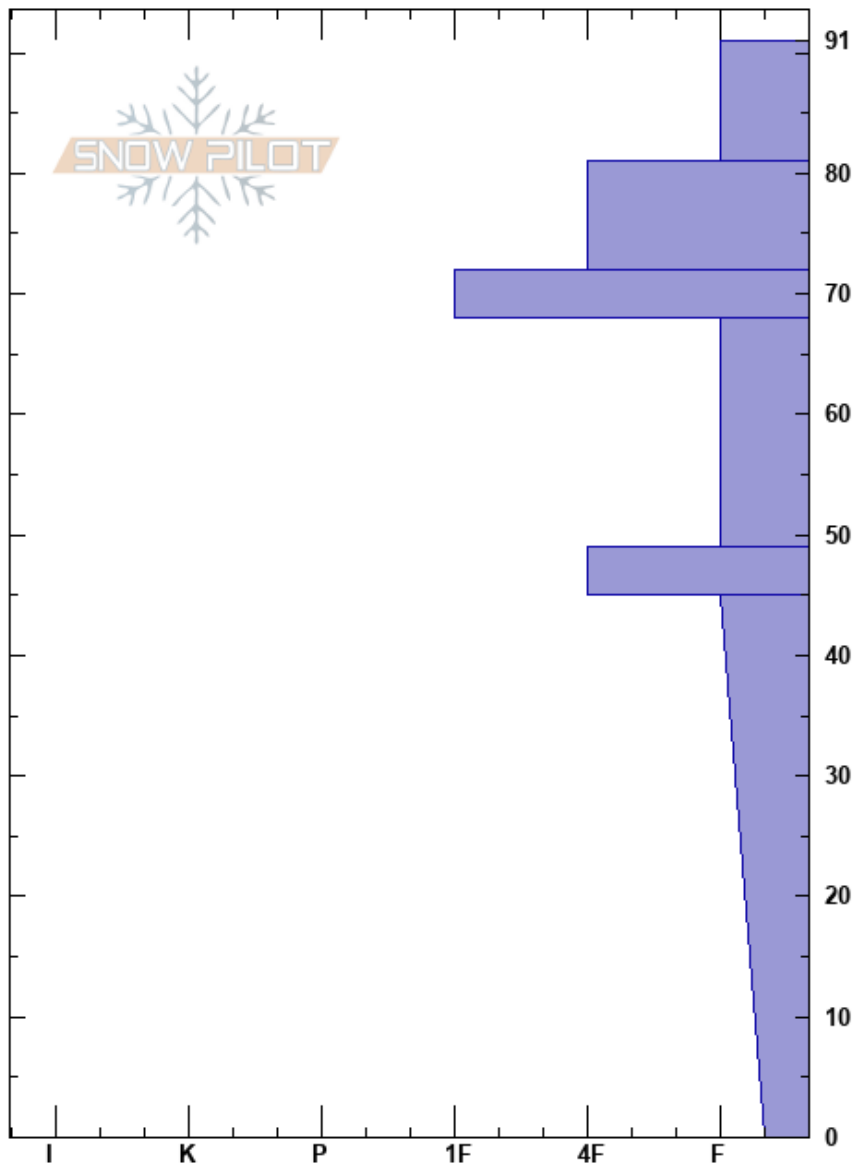

First Midway  
 Bridger Range  
 MT  
**Elevation:** 8100 ft  
**Aspect:** 28°

Bridger Bowl  
 01/06/2017 - 2:30pm  
**Co-ord:** 45.82402N, -110.92672W  
**Slope Angle:** 38°  
**Wind Loading:** no

**Stability:**  
**Air Temperature:**  
**Sky Cover:** FEW  
**Precipitation:** NO  
**Wind:** Calm

**HS:** 91  
**PF:** 70  
**Layer Notes:**

**Specifics:** Pit dug in a Ski Area; Ski tracks on slope; We skied slope

Elevation (ft)	Crystal		$\rho$ kg/m <sup>3</sup>	Stability tests & Layer comments
	Form	Size		
91	/	1.5-2		
80	• (◡)	1-1.5		
70	•	1		
60	◻	1-1.5		
50	◻	1		
20	◻ (^)	2-3		

**Notes:** Pit dug by Ella Darham

2x ECTX