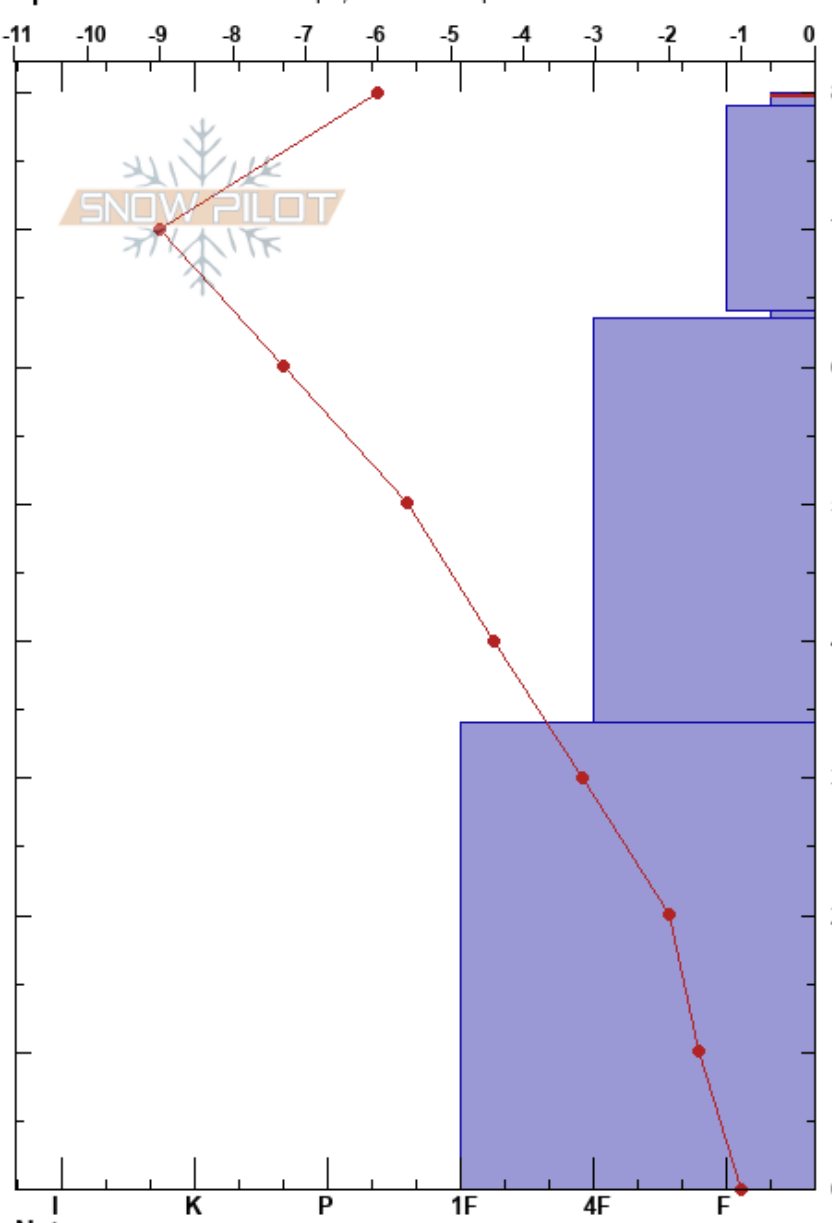

Tamarack East  
 Carson Range  
 NV  
 Elevation: 9606 ft  
 Aspect: 36°  
 Specifics: Ski tracks on slope; We skied slope

Andy Anderson  
 12/07/2018 - 12:30pm  
 Co-ord: 39.31396N, -119.91581W  
 Slope Angle: 25°  
 Wind Loading:

Stability: Very Good  
 Air Temperature: 2°C  
 Sky Cover: CLR  
 Precipitation: NO  
 Wind: Calm

HS:80  
 80-79cm: Problematic layer  
 79-64cm: Some straight edges  
 64-63.5cm: a few edges

Form	Crystal		Moisture	$\rho$ kg/m³	Stability tests & Layer comments
	Size				
V	10-15				
•	0.5-1				79-64cm: Some straight edges
V	8-10				← ECTN5 @64cm ← CT8, BRK @64cm ← PST13/100 (SF) @64cm
•	1				
•	1				← ECTN28 @34cm ← CT25, RP @34cm