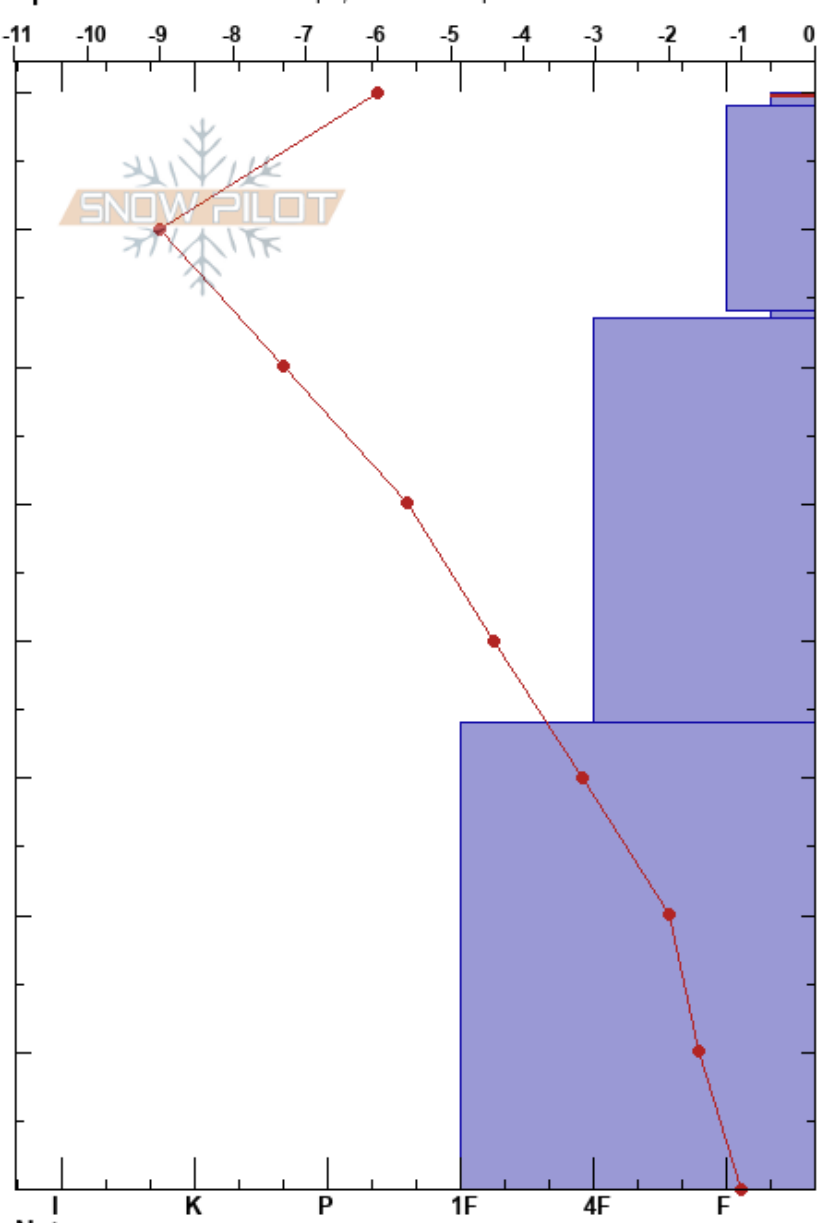

Tamarack East  
 Carson Range  
 NV  
 Elevation: 9606 ft  
 Aspect: 36°  
 Specifics: Ski tracks on slope; We skied slope

Andy Anderson  
 12/07/2018 - 12:30pm  
 Co-ord: 39.31396N, -119.91581W  
 Slope Angle: 25°  
 Wind Loading:

Stability: Very Good  
 Air Temperature: 2°C  
 Sky Cover: CLR  
 Precipitation: NO  
 Wind: Calm

HS:80  
 80-79cm: Problematic layer  
 79-64cm: Some straight edges  
 64-63.5cm: a few edges

Form	Crystal		Moisture	$\rho$ kg/m³	Stability tests & Layer comments
	Size				
∇	10-15				
•	0.5-1				79-64cm: Some straight edges
∇	8-10				← ECTN5 @64cm ← CT8, BRK @64cm ← PST13/100 (SF) @64cm
•	1				
•	1				← ECTN28 @34cm ← CT25, RP @34cm