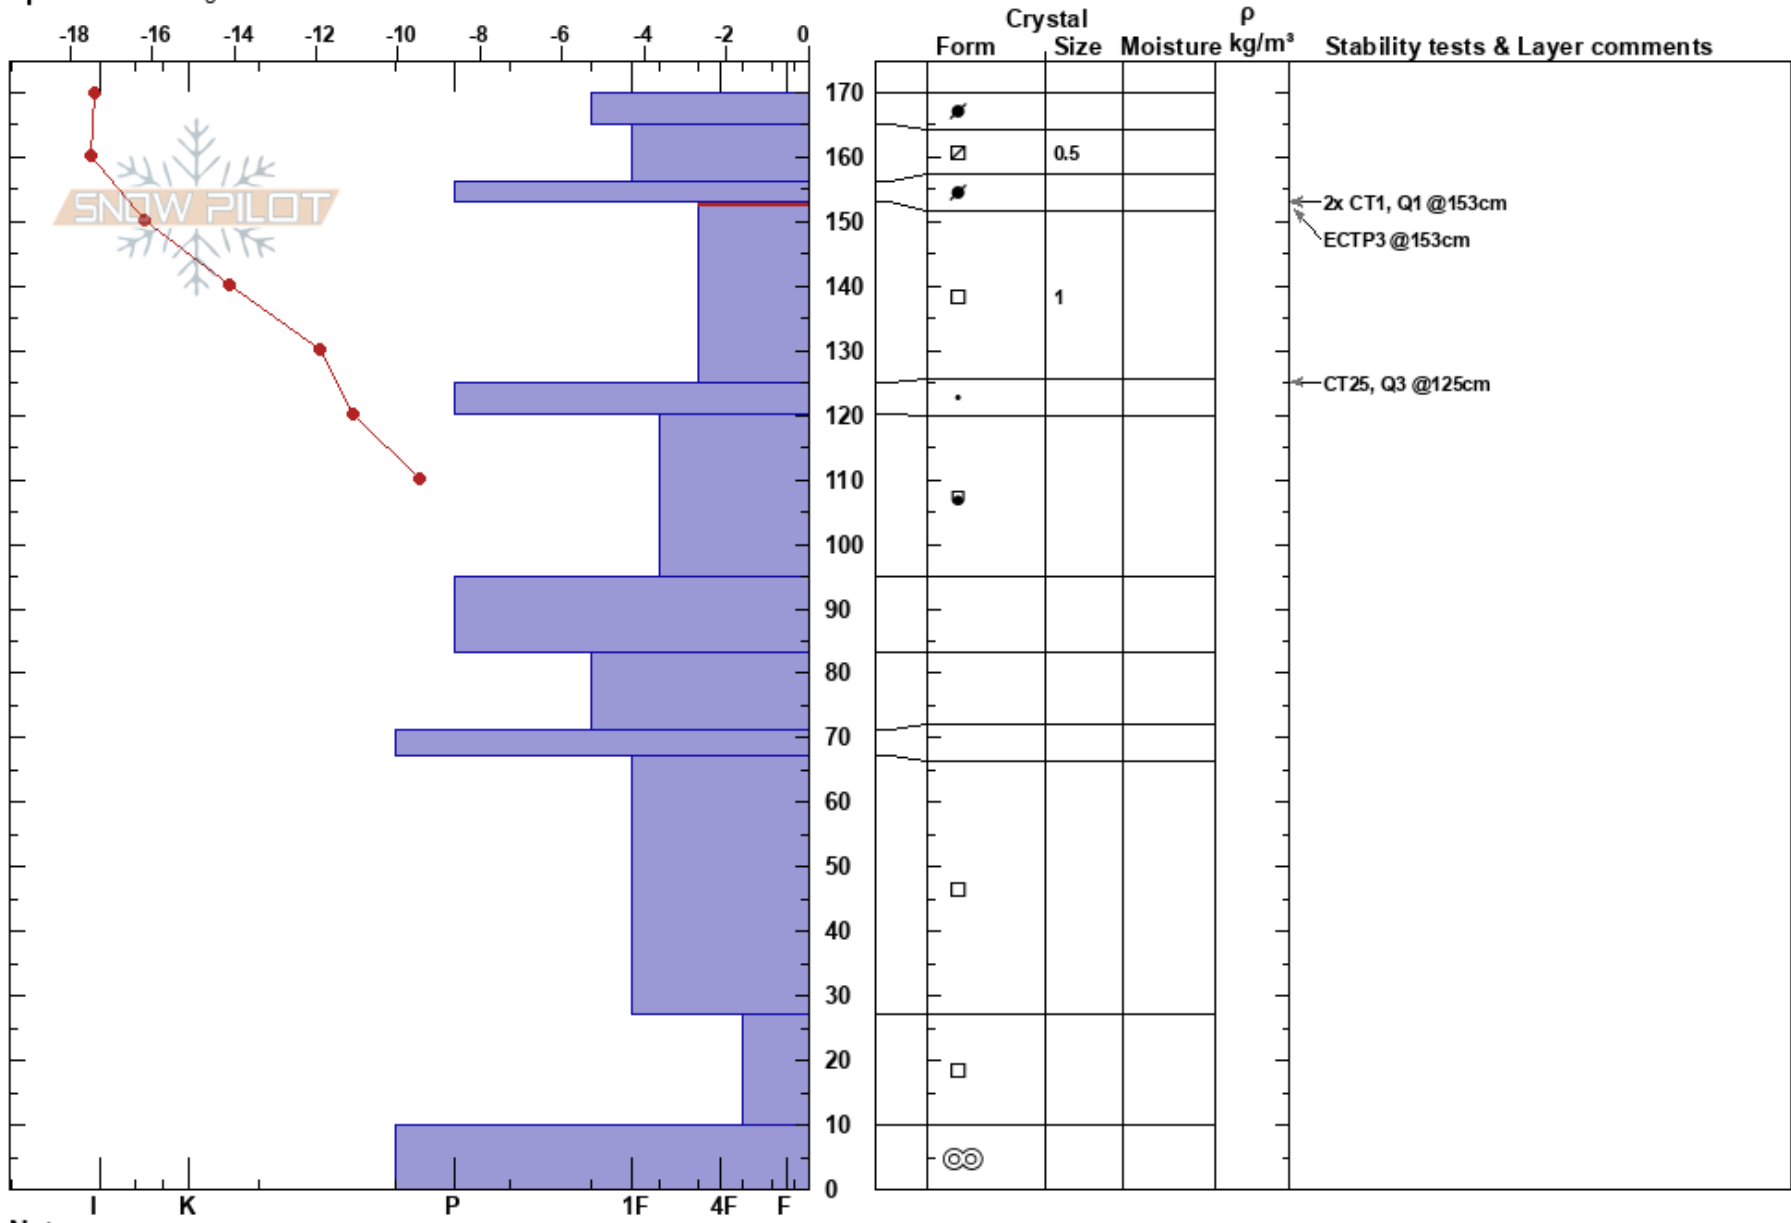

North Summit Snowfield John De Pew
 Madison Range-N 12/07/2018 - 2:00pm
 MT
 Elevation: 10900 ft
 Aspect: 0°
 Specifics: Pit dug in a Ski Area

Stability: HS: 170
 Air Temperature: -11.6°C
 Sky Cover: CLR
 Precipitation: NO
 Wind: SW Light Breeze
 Layer Notes: 153-125cm: Problematic layer