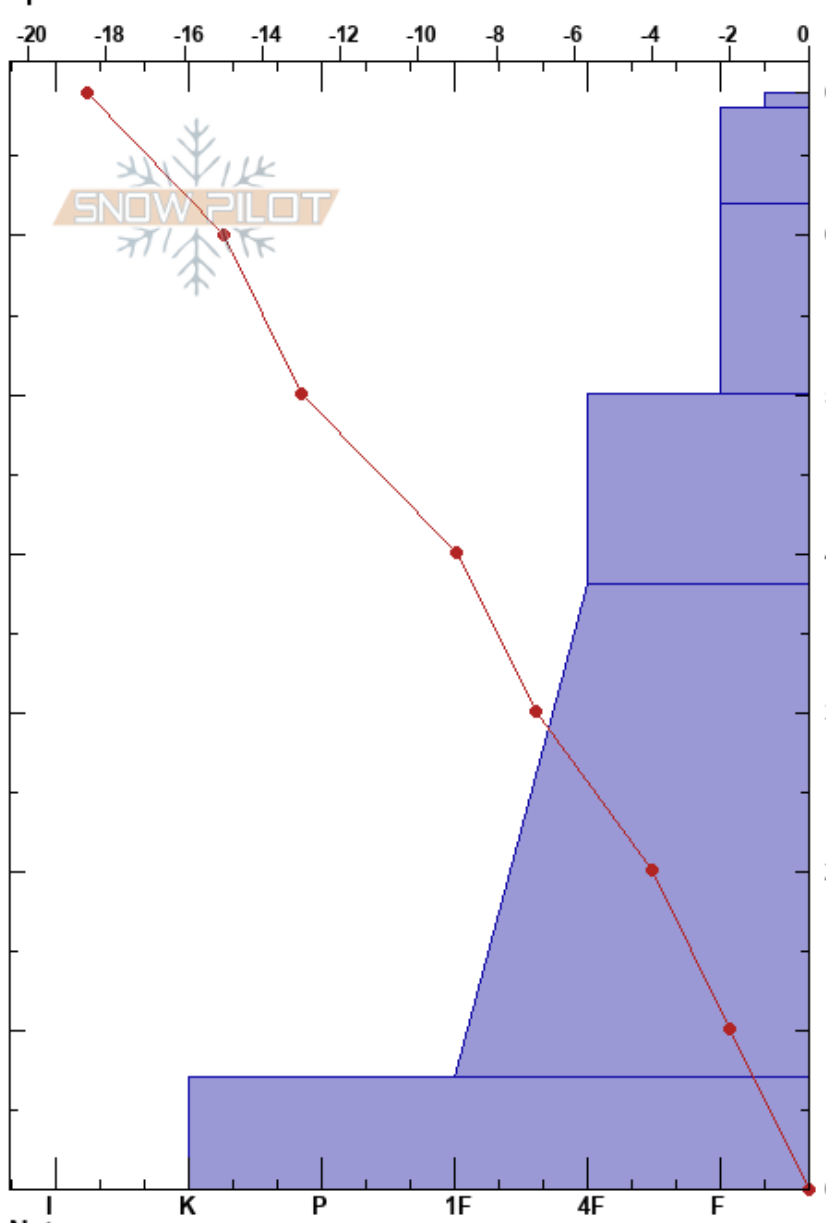

RSnake Study Plot
 Rattlesnake Mtns
 MT
 Elevation: 7400 ft
 Aspect:
 Specifics:

Travis Craft
 12/07/2018 - 10:00am
 Co-ord: 47.03506N, -113.99120W
 Slope Angle: 0°
 Wind Loading:

Stability:
 Air Temperature: -5°C
 Sky Cover: CLR
 Precipitation: NO
 Wind: Calm

HS: 69
 PF: 40
 50-38cm: Problematic layer

Form	Crystal		ρ kg/m ³	Stability tests & Layer comments
	Size	Moisture		
∇	6			← ECTN1 @63cm
/				
□				
□				
□				
□				
□				

Notes: