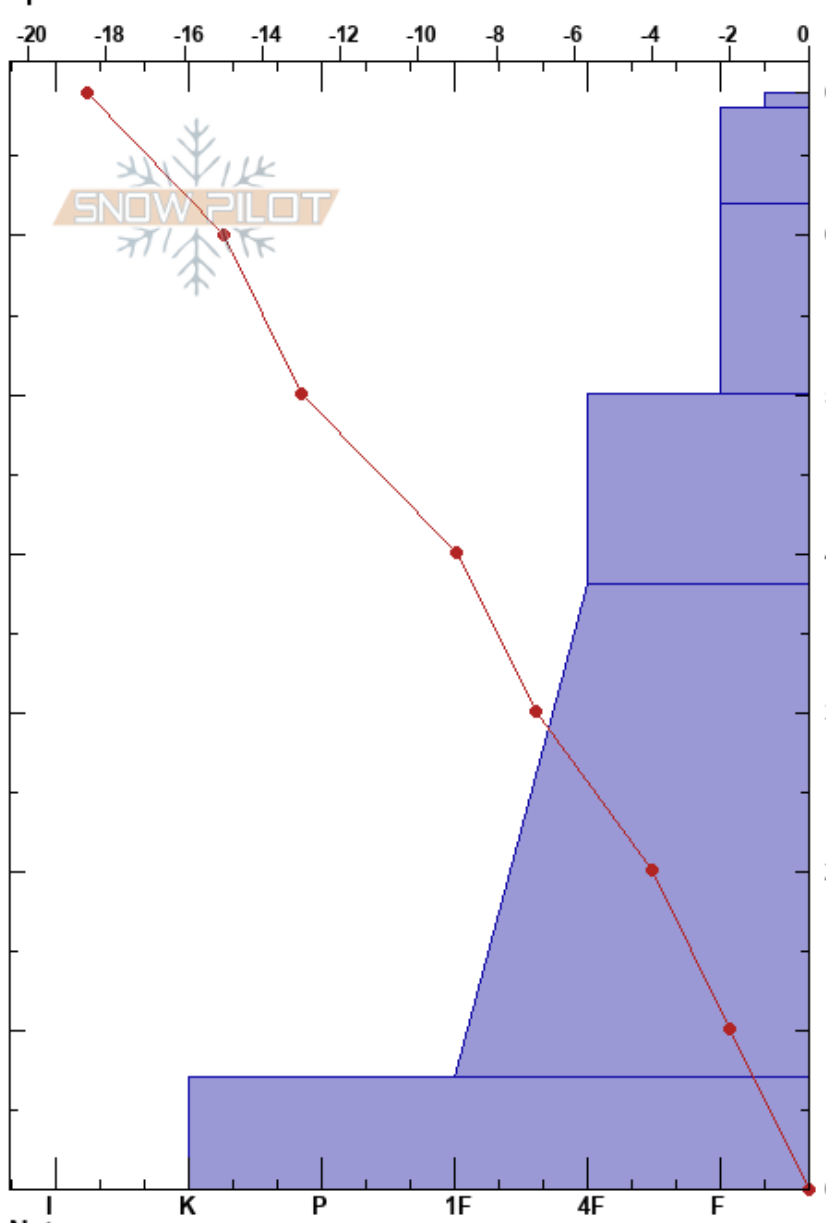

RSnake Study Plot
 Rattlesnake Mtns
 MT
 Elevation: 7400 ft
 Aspect:
 Specifics:

Travis Craft
 12/07/2018 - 10:00am
 Co-ord: 47.03506N, -113.99120W
 Slope Angle: 0°
 Wind Loading:

Stability:
 Air Temperature: -5°C
 Sky Cover: CLR
 Precipitation: NO
 Wind: Calm

HS: 69
 PF: 40
 50-38cm: Problematic layer

Form	Crystal		ρ kg/m ³	Stability tests & Layer comments
	Size	Moisture		
∇	6			
/				← ECTN1 @63cm
□				
□				
□				
□				
□				

Notes: