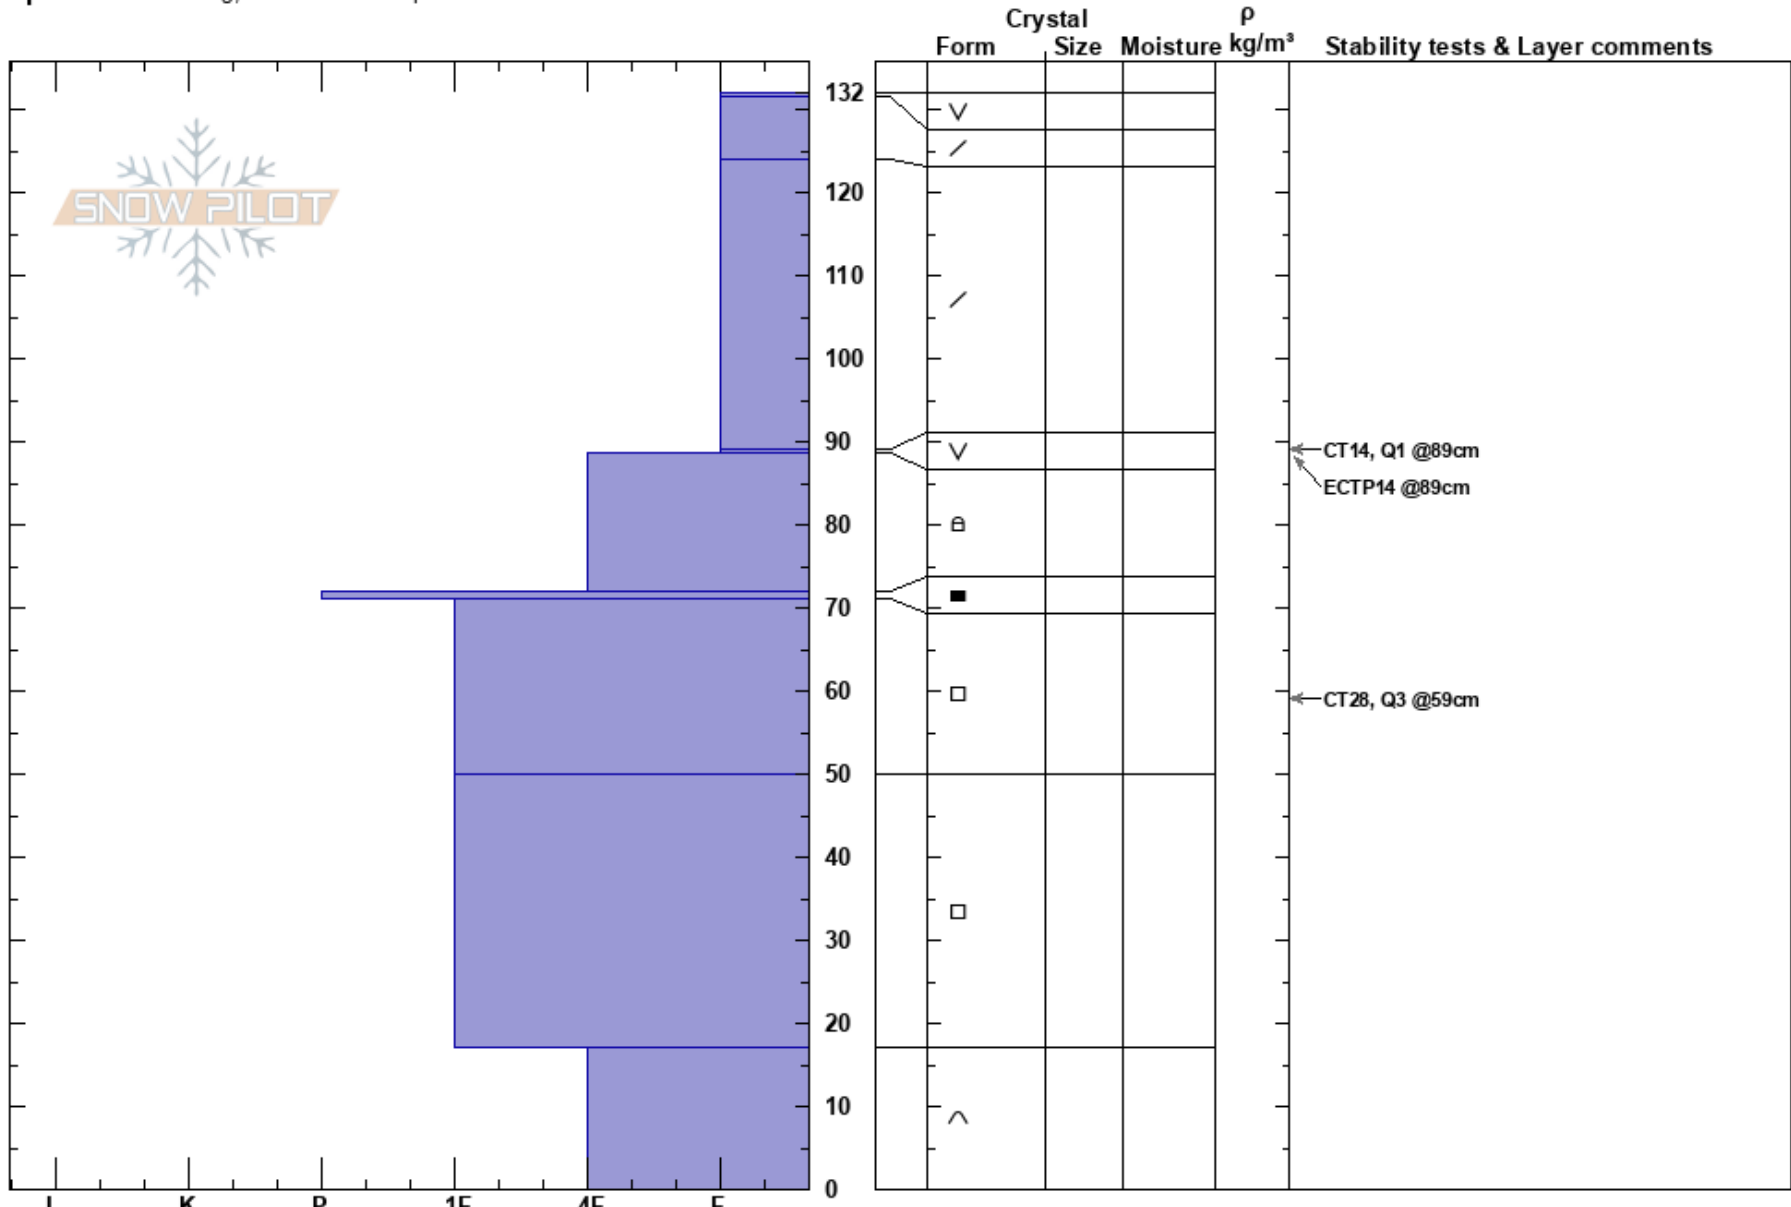

Lolo Pass - Mt. Fuji 2

Matt Radlowski

Stability: Fair

HS: 132

Layer Notes:

Bitterroot

01/06/2017 - 1:04pm

Air Temperature: -12°C PF: 40 89-88.5cm: Problematic layer

MT

Co-ord: 46.62144N, -114.56458W

Sky Cover: CLR

Elevation: 5840 ft

Slope Angle: 31°

Precipitation: NO

Aspect: 350°

Wind Loading:

Wind: Calm

Specifics: Cracking; Ski tracks on slope

Notes: We did not ski this slope