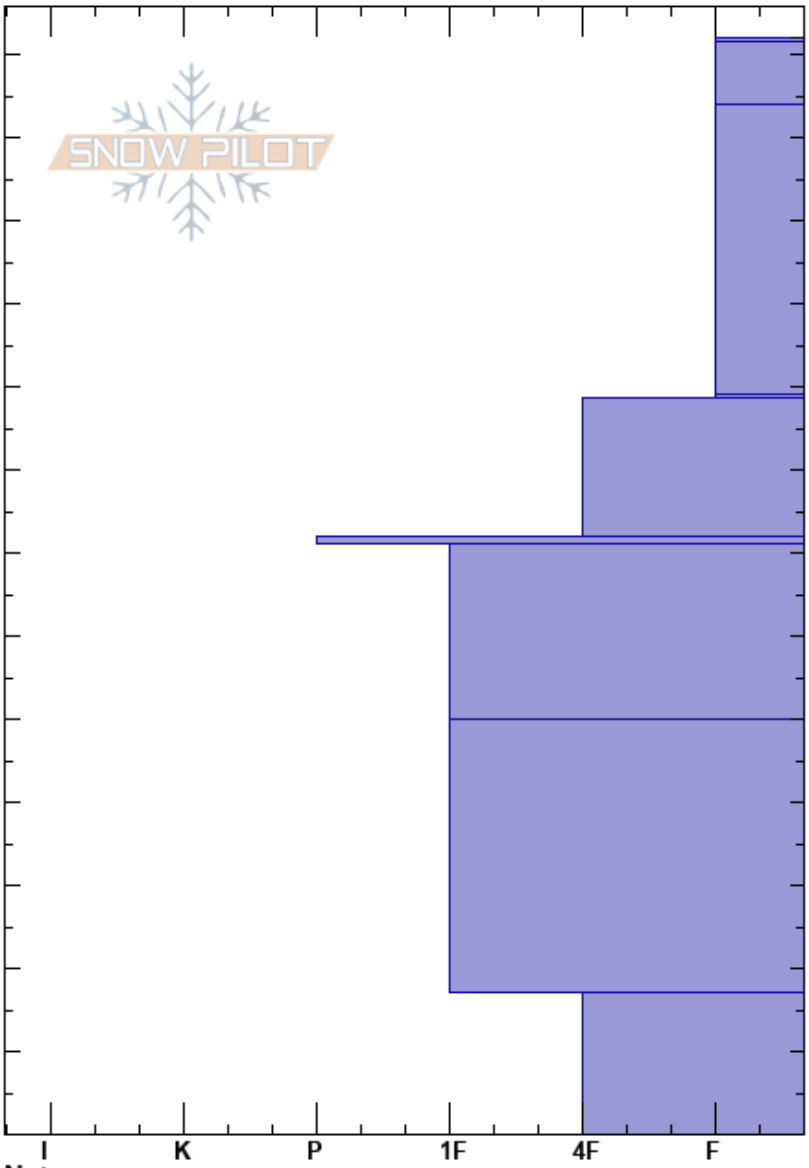

Lolo Pass - Mt. Fuji 2
 Bitterroot
 MT
 Elevation: 5840 ft
 Aspect: 350°
 Specifics: Cracking; Ski tracks on slope

Matt Radlowski
 01/06/2017 - 1:04pm
 Co-ord: 46.62144N, -114.56458W
 Slope Angle: 31°
 Wind Loading:

Stability: Fair
 Air Temperature: -12°C
 Sky Cover: CLR
 Precipitation: NO
 Wind: Calm
 HS: 132
 PF: 40
 89-88.5cm: Problematic layer

Depth (cm)	Crystal		Moisture	ρ kg/m ³	Stability tests & Layer comments
	Form	Size			
132	-V				
125	/				
115	/				
90	-V				← CT14, Q1 @89cm ← ECTP14 @89cm
80	⊖				
70	■				
60	□				← CT28, Q3 @59cm
35	□				
10	^				

Notes: We did not ski this slope