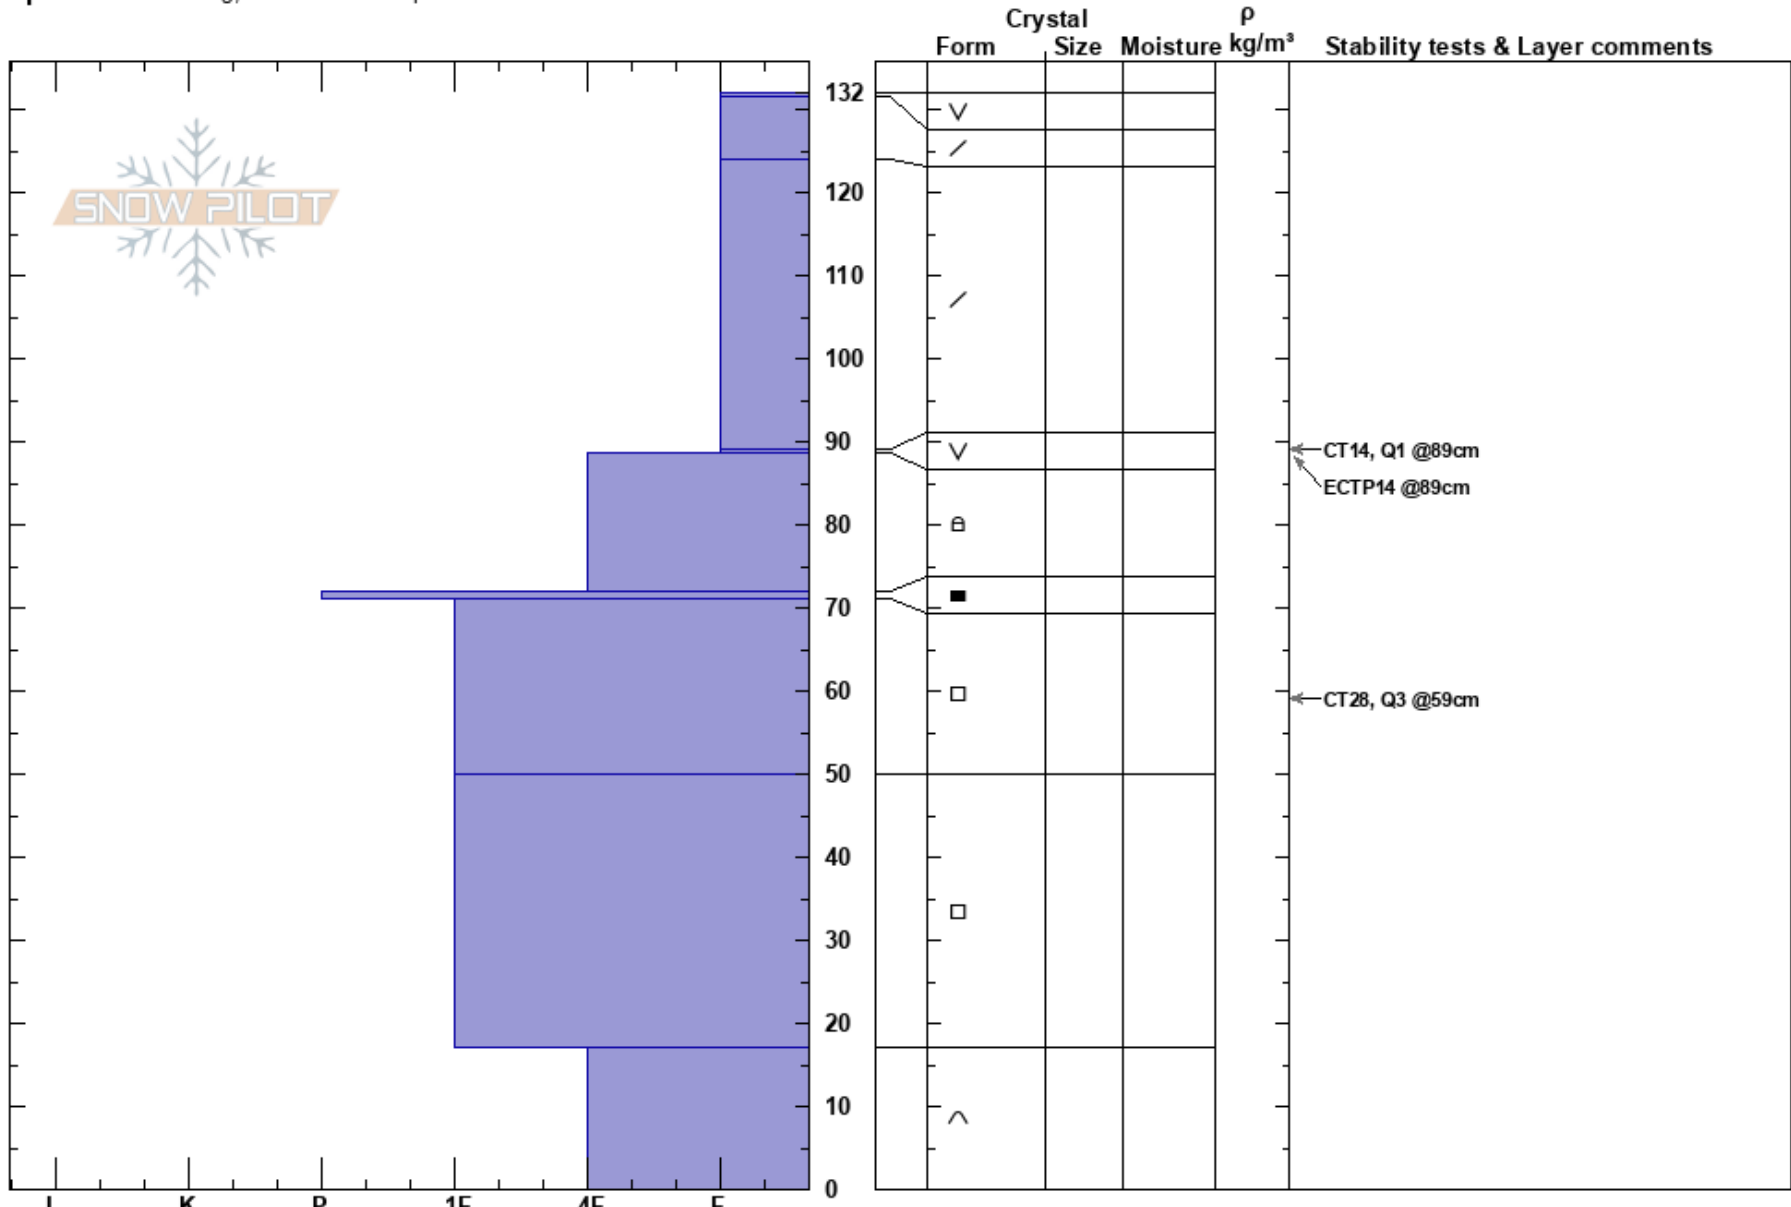

PF: 40

89-88.5cm: Problematic layer

MT

Co-ord: 46.62144N, -114.56458W

Sky Cover: CLR

Elevation: 5840 ft

Slope Angle: 31°

Precipitation: NO

Aspect: 350°

Wind Loading:

Wind: Calm

Specifics: Cracking; Ski tracks on slope

Notes: We did not ski this slope