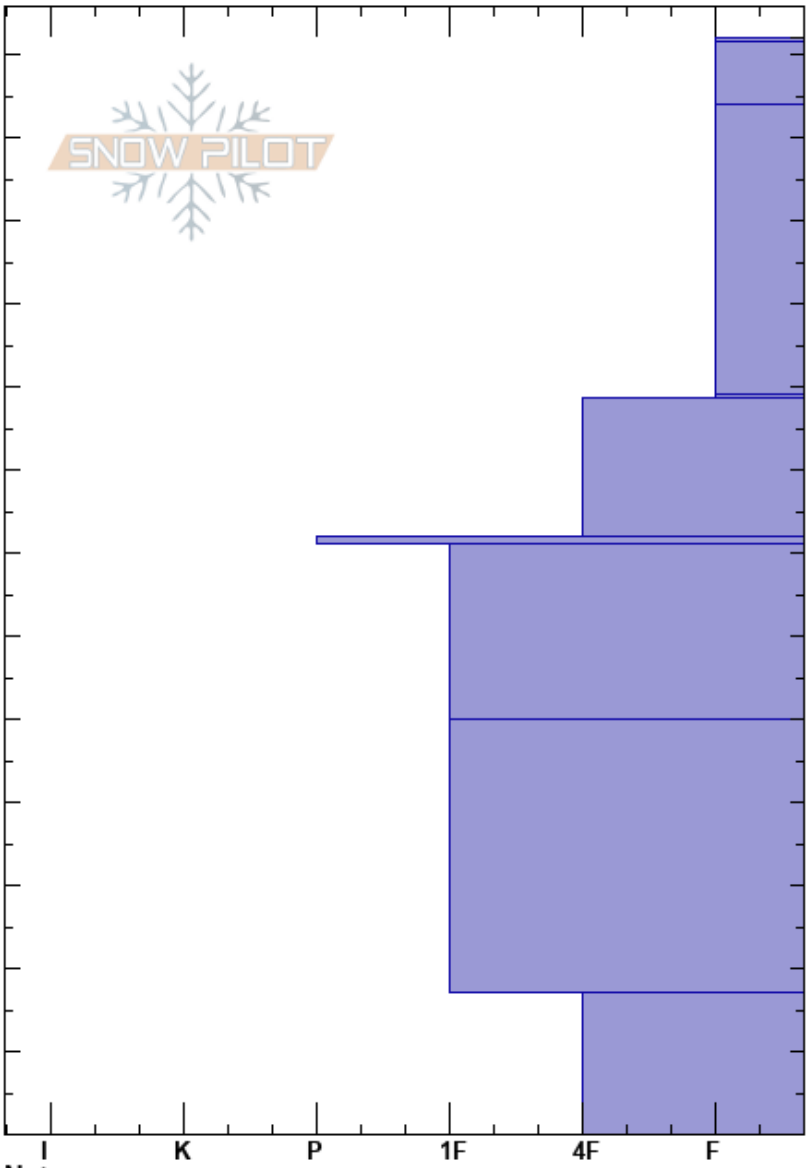

Lolo Pass - Mt. Fuji 2
 Bitterroot
 MT
 Elevation: 5840 ft
 Aspect: 350°
 Specifics: Cracking; Ski tracks on slope

Matt Radlowski
 01/06/2017 - 1:04pm
 Co-ord: 46.62144N, -114.56458W
 Slope Angle: 31°
 Wind Loading:

Stability: Fair
 Air Temperature: -12°C
 Sky Cover: CLR
 Precipitation: NO
 Wind: Calm

HS: 132
 PF: 40
 89-88.5cm: Problematic layer

Height (cm)	Crystal		Moisture	ρ kg/m ³	Stability tests & Layer comments
	Form	Size			
132	-V				
125	/				
110	/				
90	-V				← CT14, Q1 @89cm ← ECTP14 @89cm
80	⊖				
70	■				
60	□				← CT28, Q3 @59cm
50					
30	□				
20					
10	^				
0					

Notes: We did not ski this slope