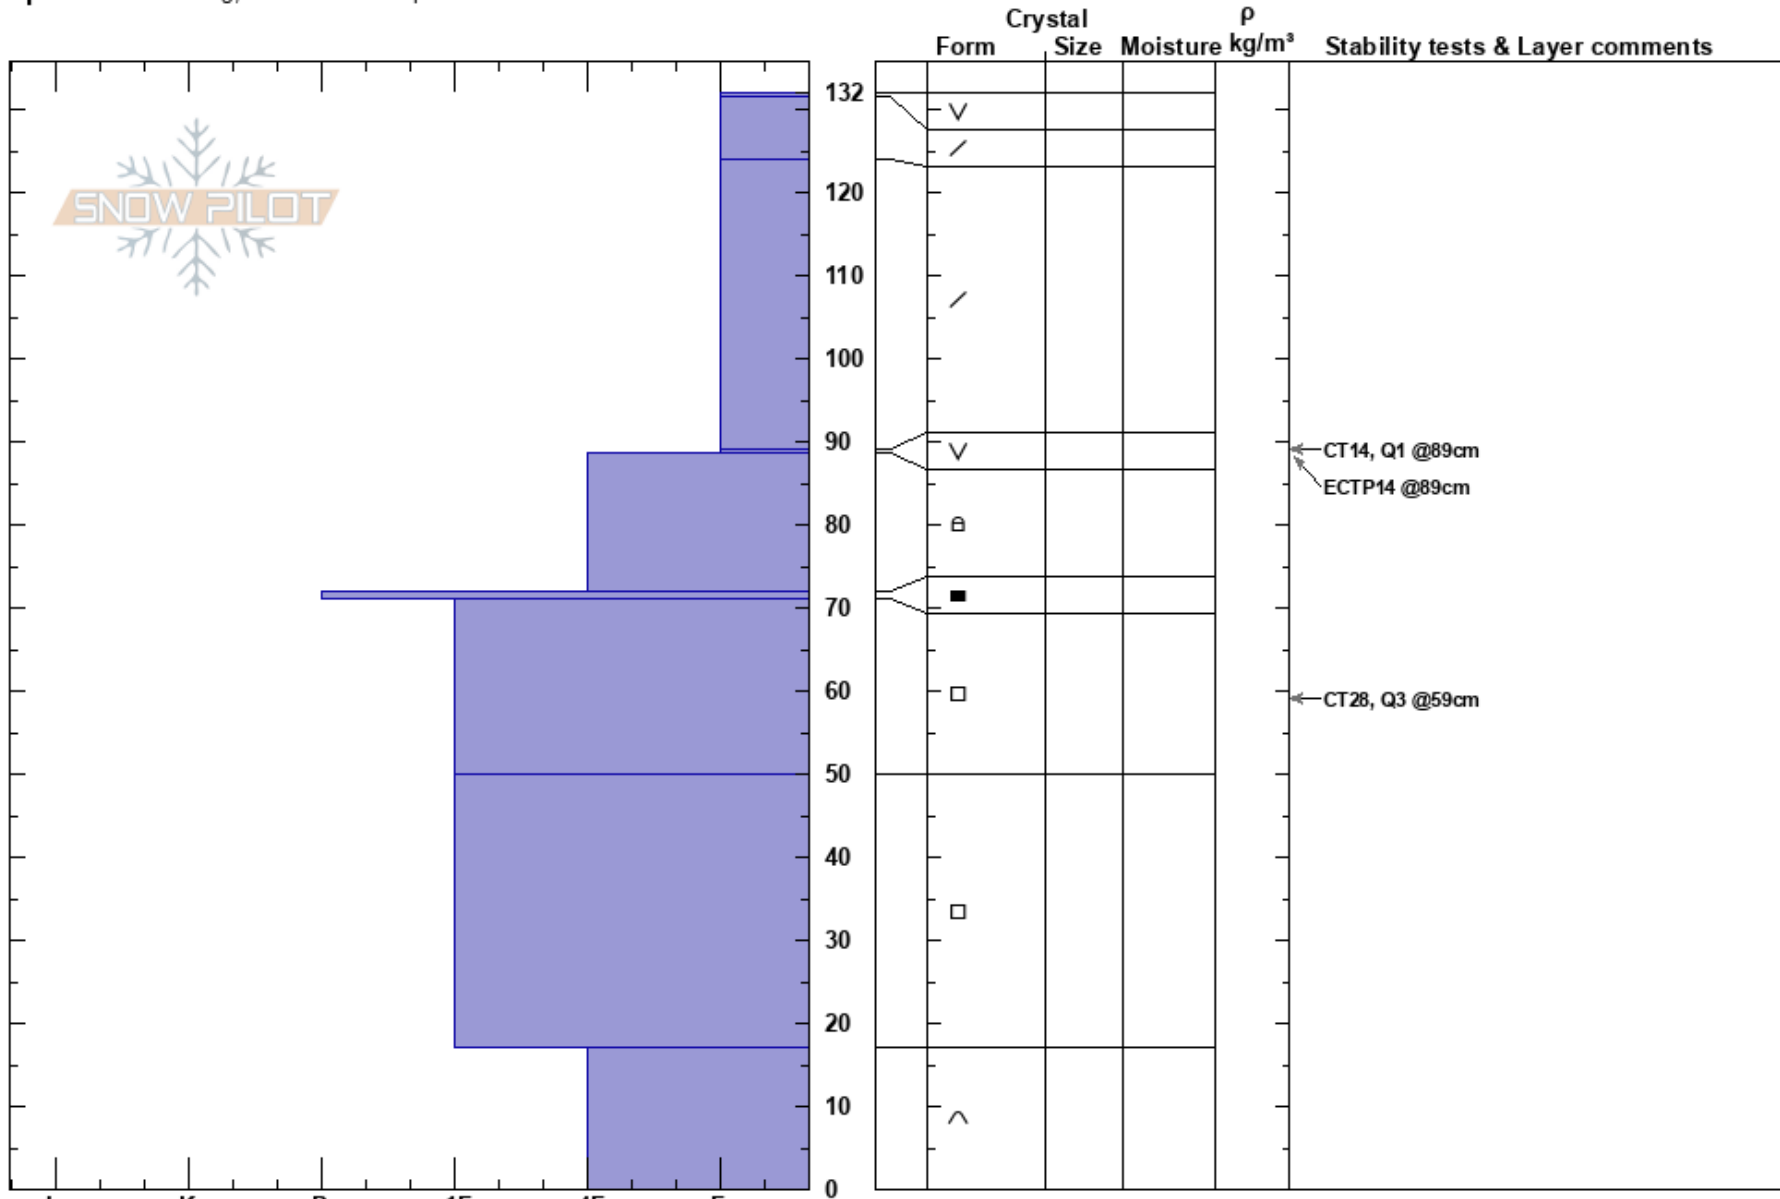

Lolo Pass - Mt. Fuji 2

Matt Radlowski

Stability: Fair

HS: 132

Layer Notes:

Bitterroot

01/06/2017 - 1:04pm

Air Temperature: -12°C PF: 40 89-88.5cm: Problematic layer

MT

Co-ord: 46.62144N, -114.56458W

Sky Cover: CLR

Elevation: 5840 ft

Slope Angle: 31°

Precipitation: NO

Aspect: 350°

Wind Loading:

Wind: Calm

Specifics: Cracking; Ski tracks on slope

Notes: We did not ski this slope