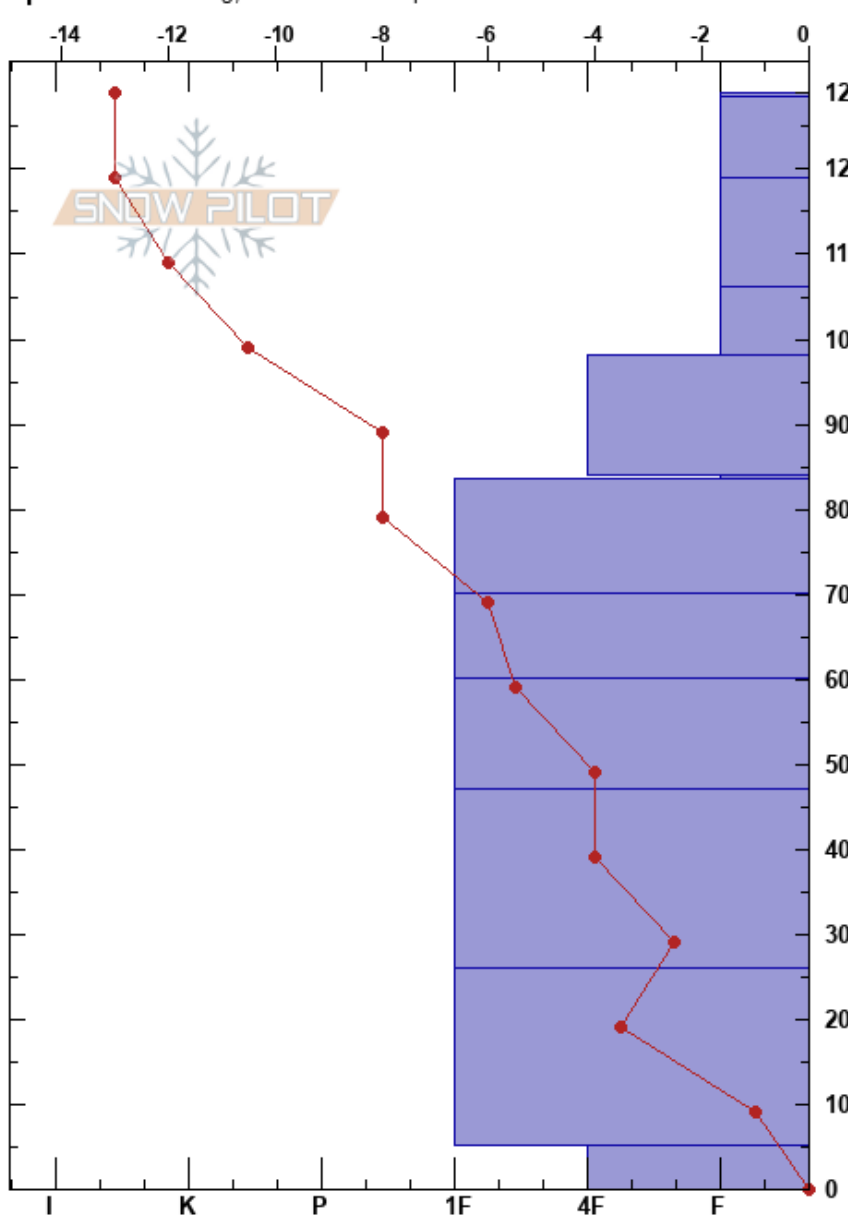

Lolo Pass - Mt Fuji
 Bitterroot
 MT
 Elevation: 6039 ft
 Aspect: 315°
 Specifics: Cracking; Ski tracks on slope

Matt Radlowski
 01/06/2017 - 11:34am
 Co-ord: 46.62118N, -114.56189W
 Slope Angle: 23°
 Wind Loading: previous

Stability: Poor
 Air Temperature: -12°C
 Sky Cover: CLR
 Precipitation: NO
 Wind: Calm

HS: 129
 PF: 35
 84-83.5cm: Problematic layer

Height (cm)	Crystal		Moisture	ρ kg/m ³	Stability tests & Layer comments
	Form	Size			
129	∇	0.5-1.5			
120	/				
110	/				
100	⊖				
90	□				
84	∇	1-4			← CT13, Q2 @84cm ← ECTP13 @84cm ← PST36/100 (End) @84cm
80	⊖				
70					
60	□				
50	⊖ (•)				
40	•				
30					
20	•				
10					
0	^	2			

Notes: We chose not to ski this slope.