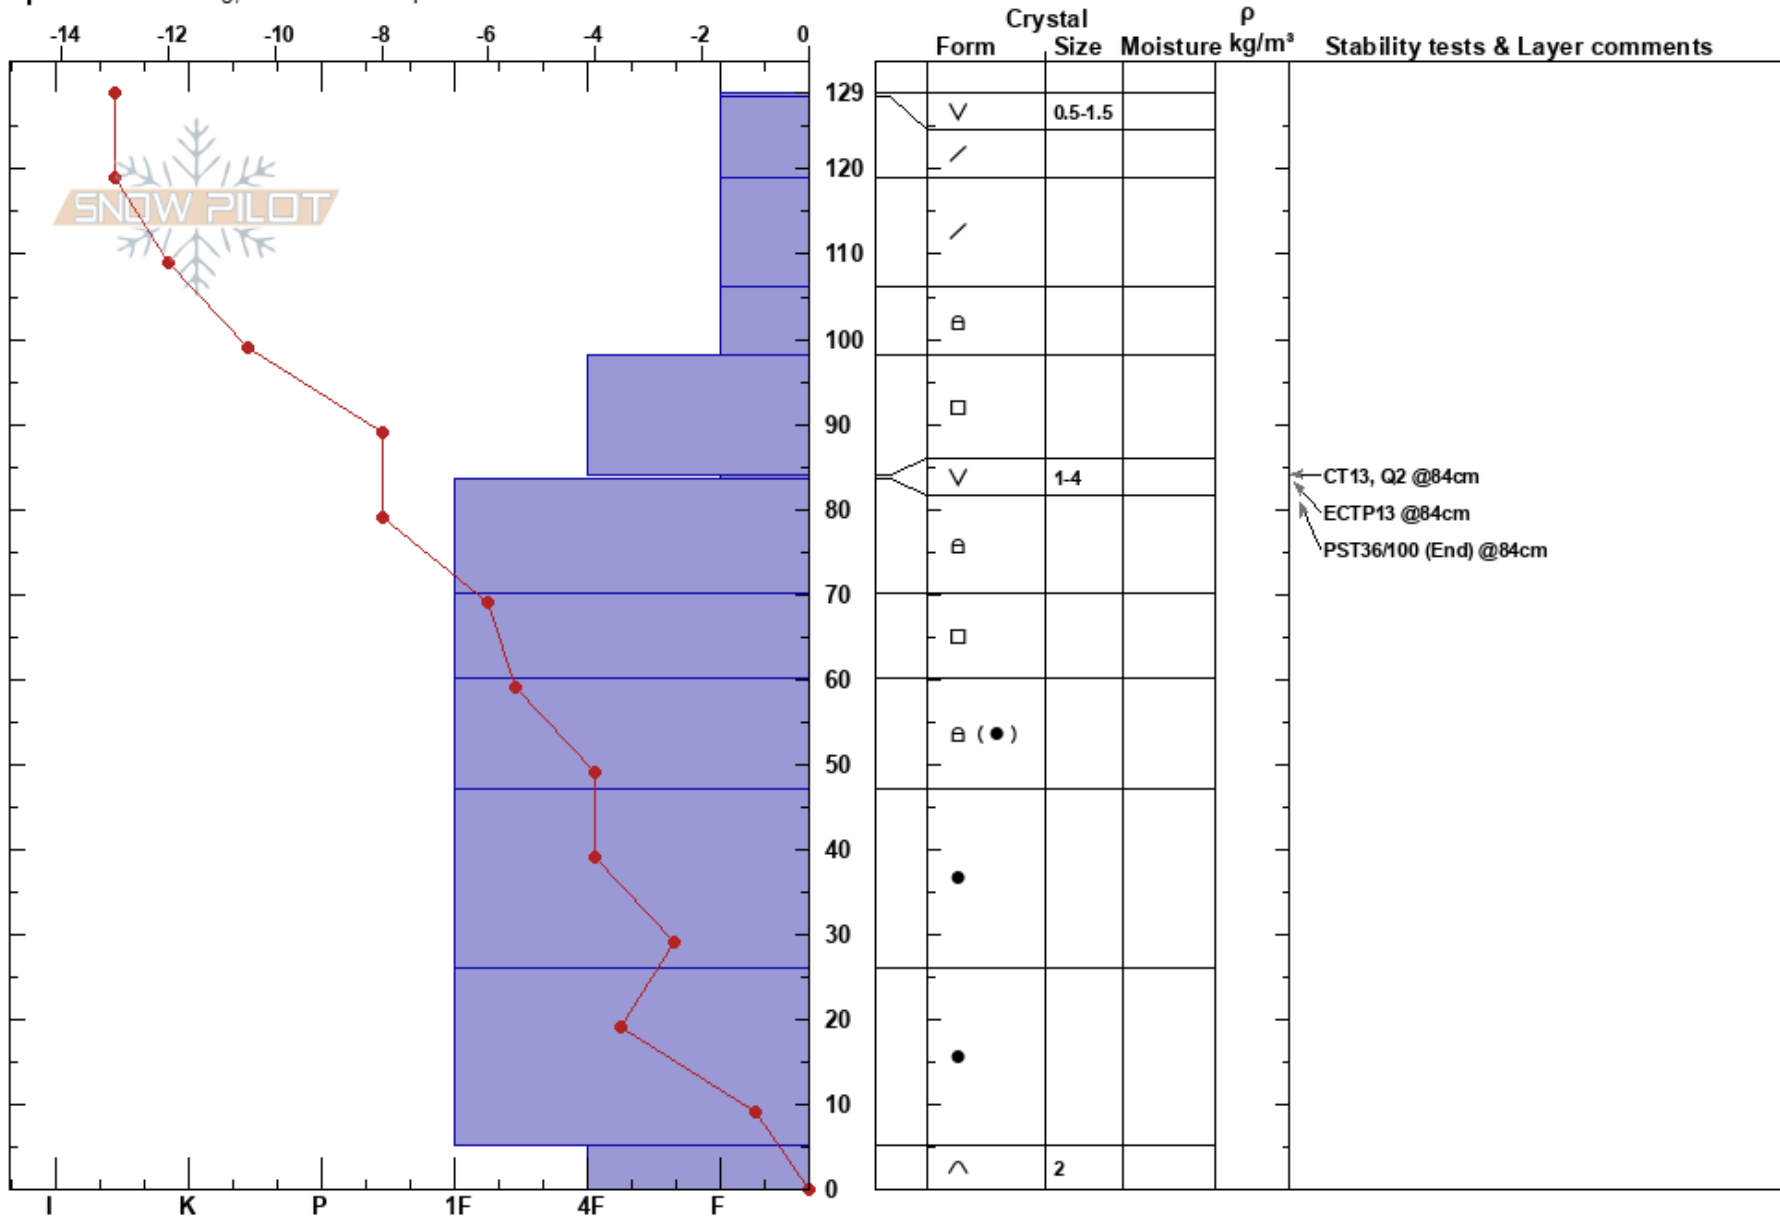

Lolo Pass - Mt Fuji  
 Bitterroot  
 MT  
 Elevation: 6039 ft  
 Aspect: 315°

Matt Radlowski  
 01/06/2017 - 11:34am  
 Co-ord: 46.62118N, -114.56189W  
 Slope Angle: 23°  
 Wind Loading: previous

Stability: Poor  
 Air Temperature: -12°C  
 Sky Cover: CLR  
 Precipitation: NO  
 Wind: Calm

HS: 129  
 PF: 35  
 84-83.5cm: Problematic layer

Specifics: Cracking; Ski tracks on slope

Notes: We chose not to ski this slope.