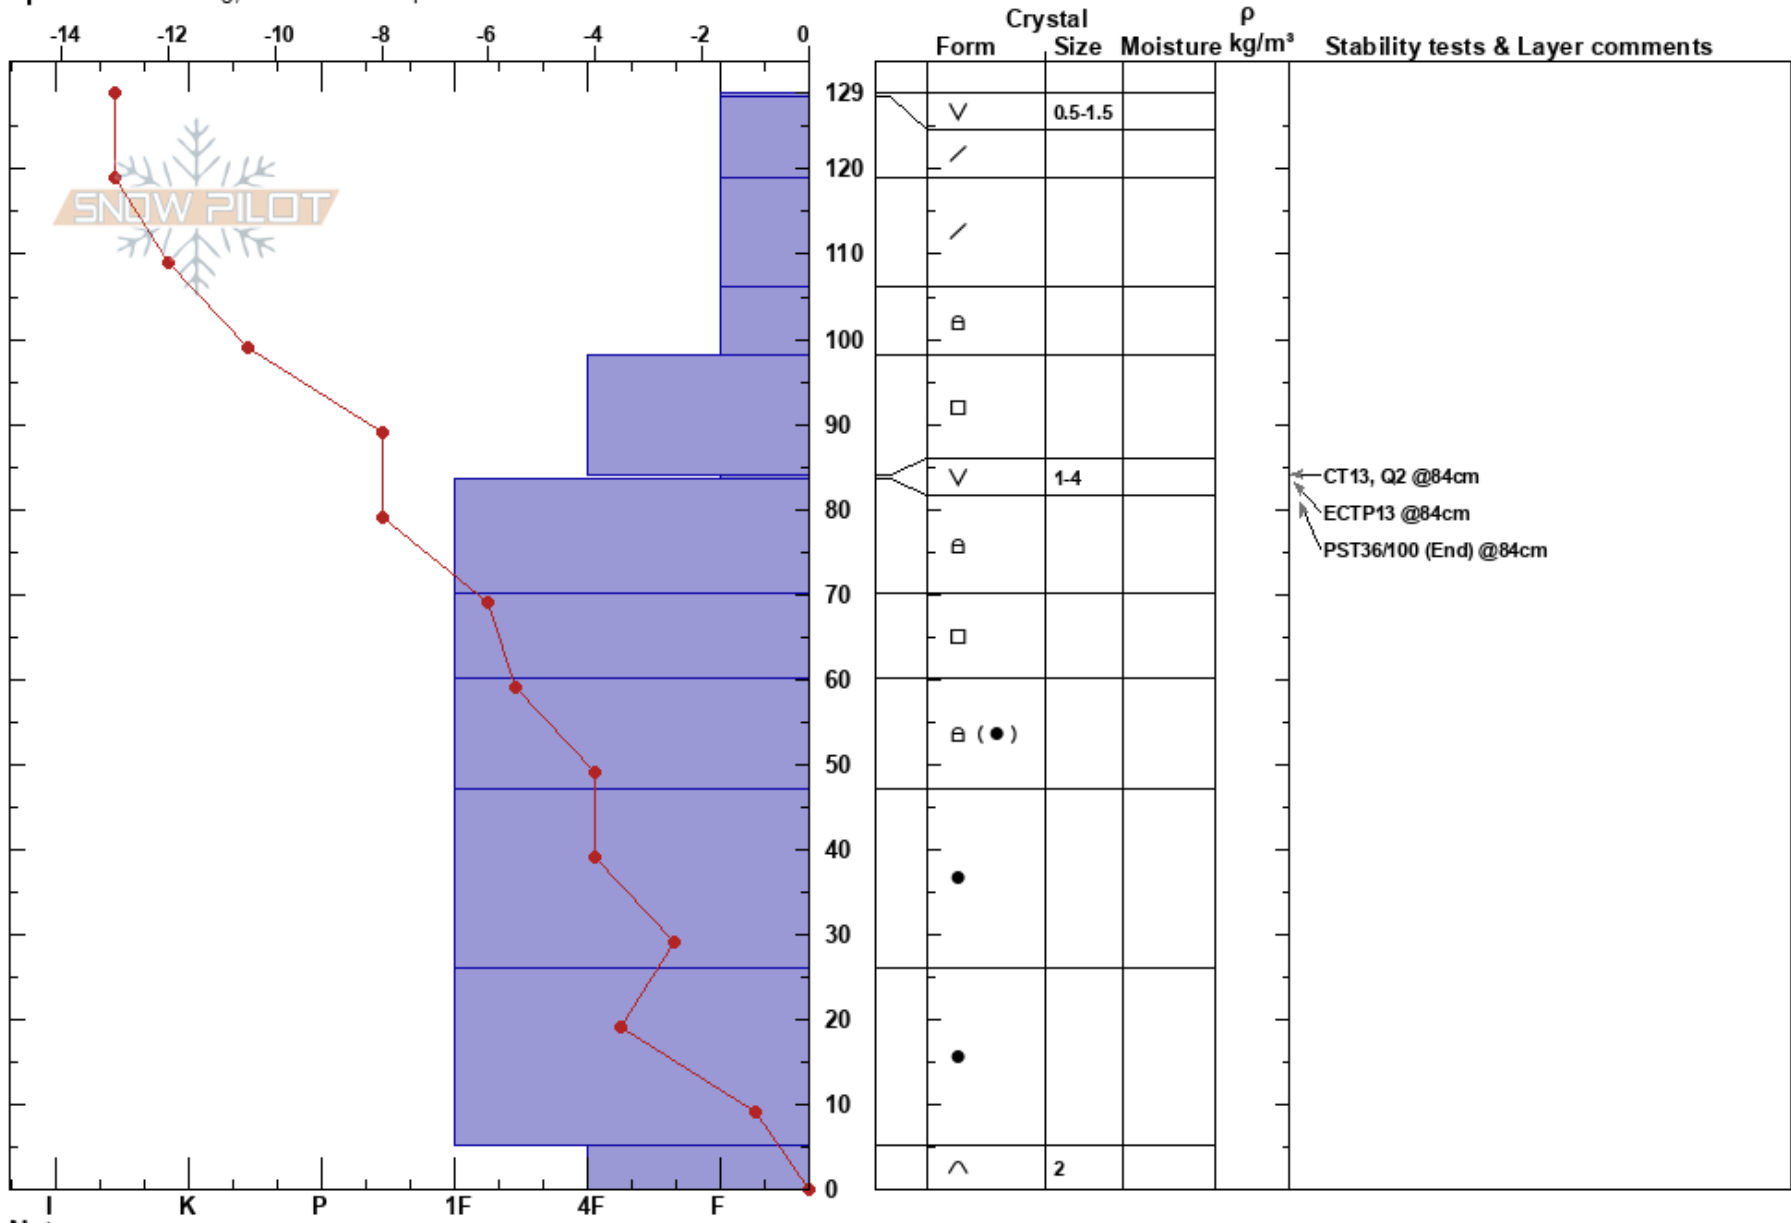

Lolo Pass - Mt Fuji  
 Bitterroot  
 MT  
 Elevation: 6039 ft  
 Aspect: 315°

Matt Radlowski  
 01/06/2017 - 11:34am  
 Co-ord: 46.62118N, -114.56189W  
 Slope Angle: 23°  
 Wind Loading: previous

Stability: Poor  
 Air Temperature: -12°C  
 Sky Cover: CLR  
 Precipitation: NO  
 Wind: Calm

HS: 129  
 PF: 35  
 84-83.5cm: Problematic layer

Specifics: Cracking; Ski tracks on slope

Notes: We chose not to ski this slope.