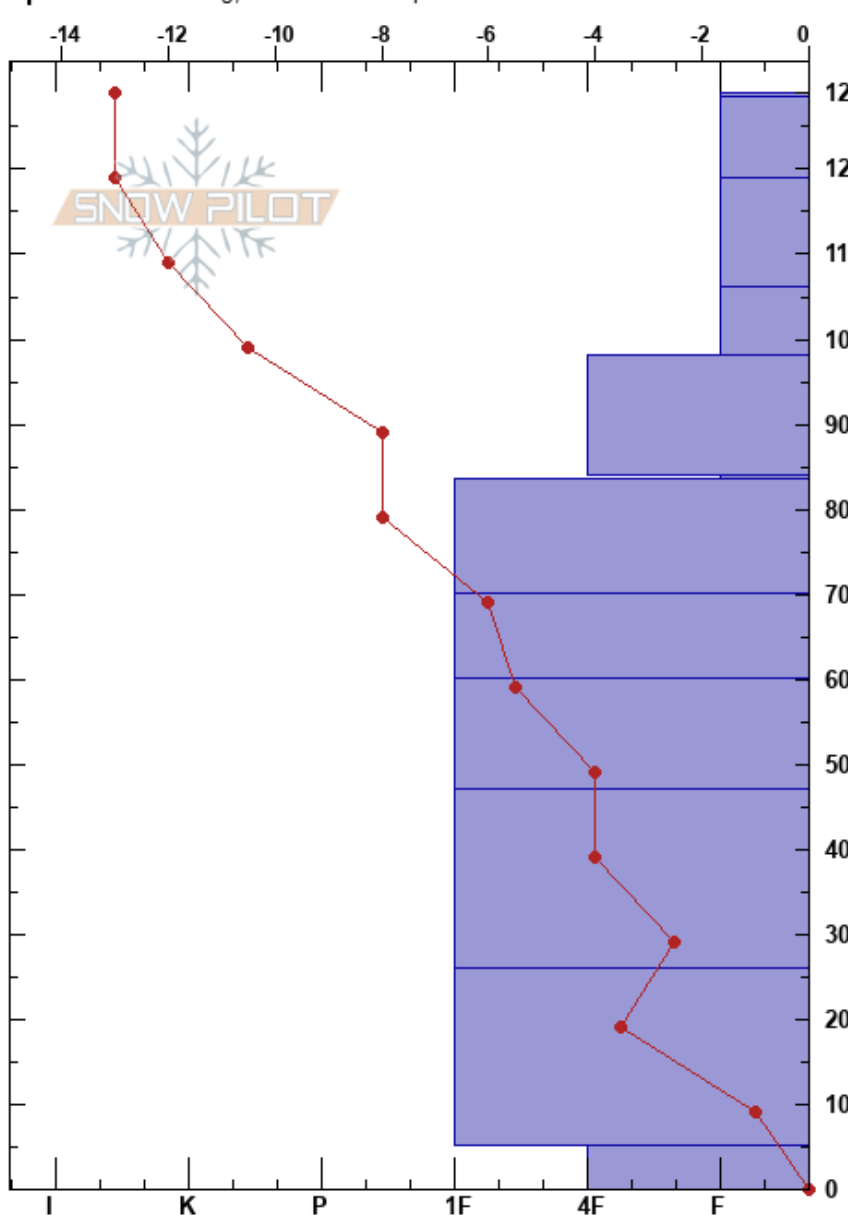

Lolo Pass - Mt Fuji  
 Bitterroot  
 MT  
 Elevation: 6039 ft  
 Aspect: 315°  
 Specifics: Cracking; Ski tracks on slope

Matt Radlowski  
 01/06/2017 - 11:34am  
 Co-ord: 46.62118N, -114.56189W  
 Slope Angle: 23°  
 Wind Loading: previous

Stability: Poor  
 Air Temperature: -12°C  
 Sky Cover: CLR  
 Precipitation: NO  
 Wind: Calm

HS: 129  
 PF: 35  
 84-83.5cm: Problematic layer

Form	Crystal		$\rho$ kg/m <sup>3</sup>	Stability tests & Layer comments
	Size	Moisture		
∇	0.5-1.5			
/				
/				
⊖				
□				
∇	1-4			← CT13, Q2 @84cm ← ECTP13 @84cm ← PST36/100 (End) @84cm
⊖				
□				
⊖ (•)				
•				
•				
∧	2			

Notes: We chose not to ski this slope.