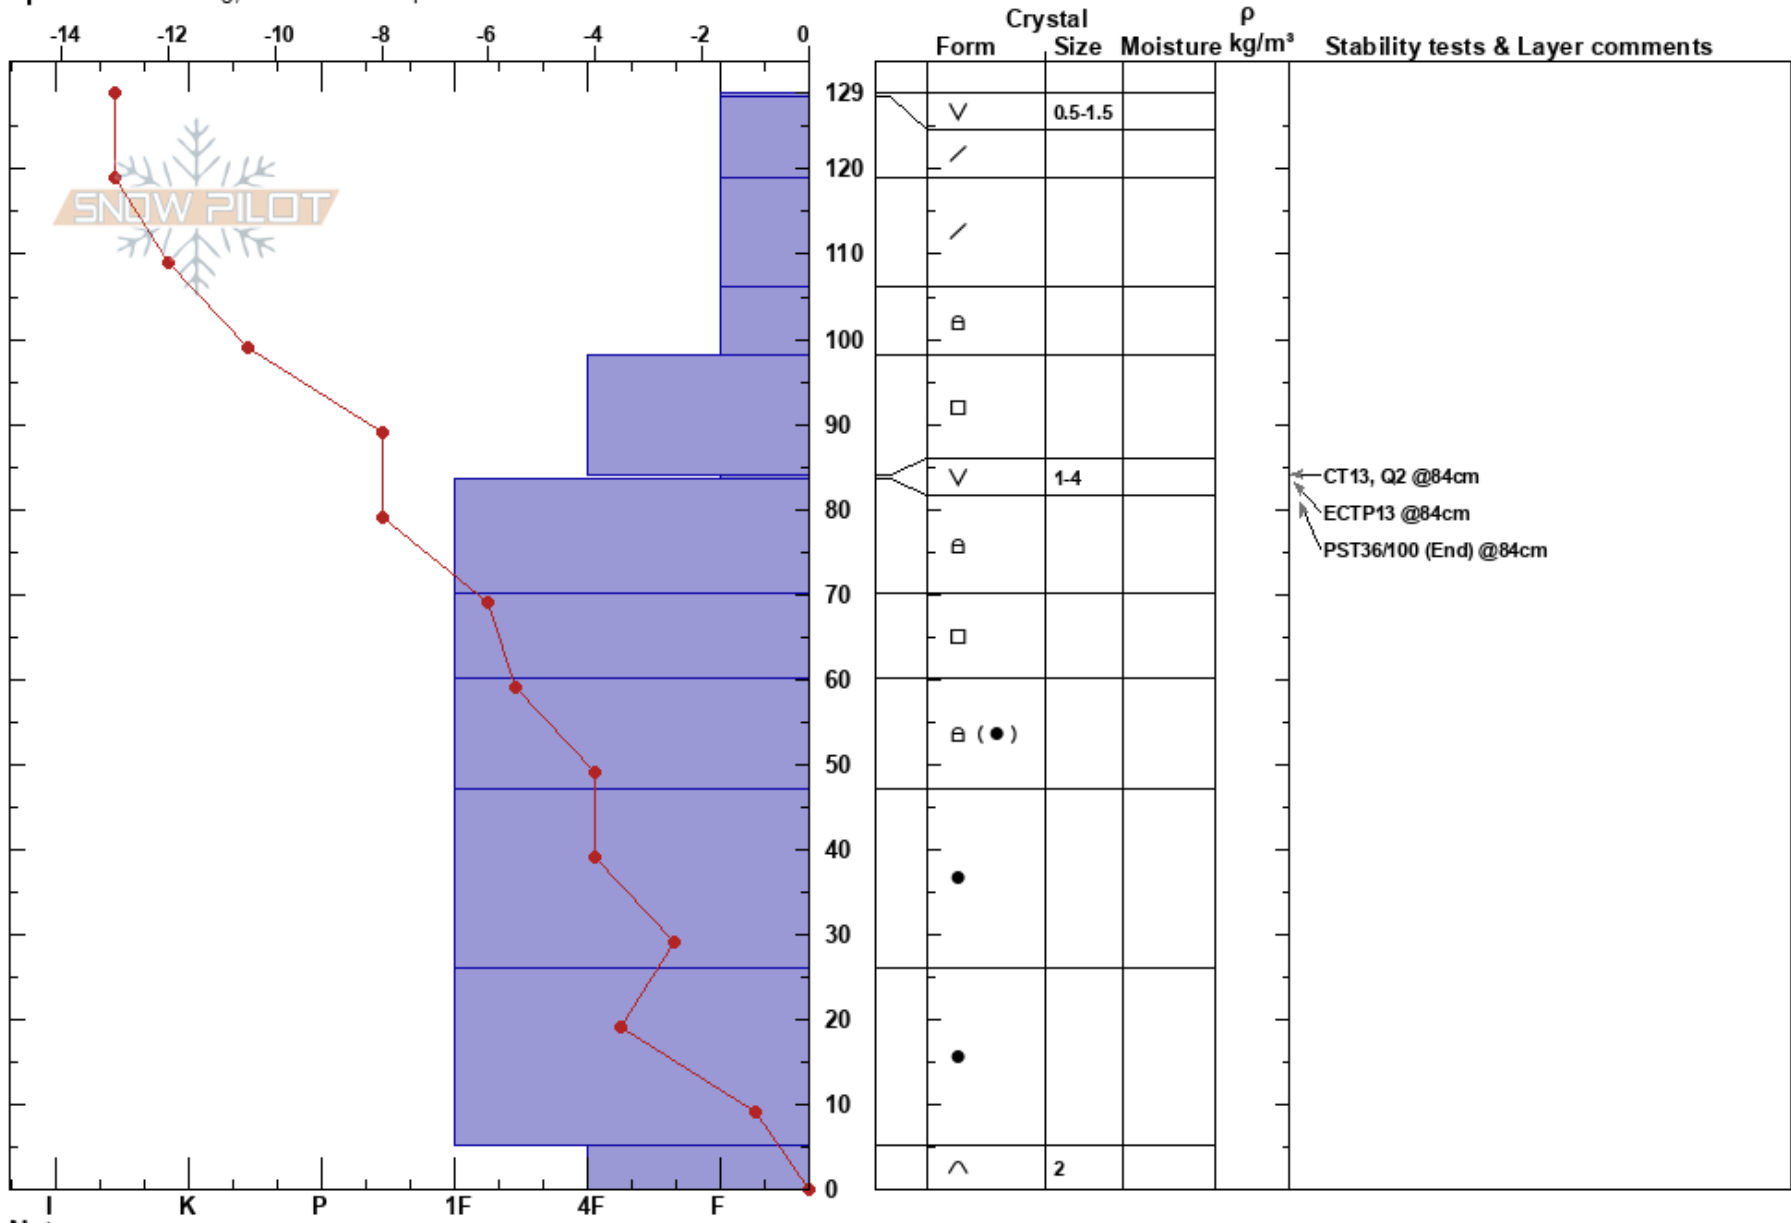

Lolo Pass - Mt Fuji
 Bitterroot
 MT
 Elevation: 6039 ft
 Aspect: 315°

Matt Radlowski
 01/06/2017 - 11:34am
 Co-ord: 46.62118N, -114.56189W
 Slope Angle: 23°
 Wind Loading: previous

Stability: Poor
 Air Temperature: -12°C
 Sky Cover: CLR
 Precipitation: NO
 Wind: Calm

HS: 129
 PF: 35
 84-83.5cm: Problematic layer

Specifics: Cracking; Ski tracks on slope

Notes: We chose not to ski this slope.