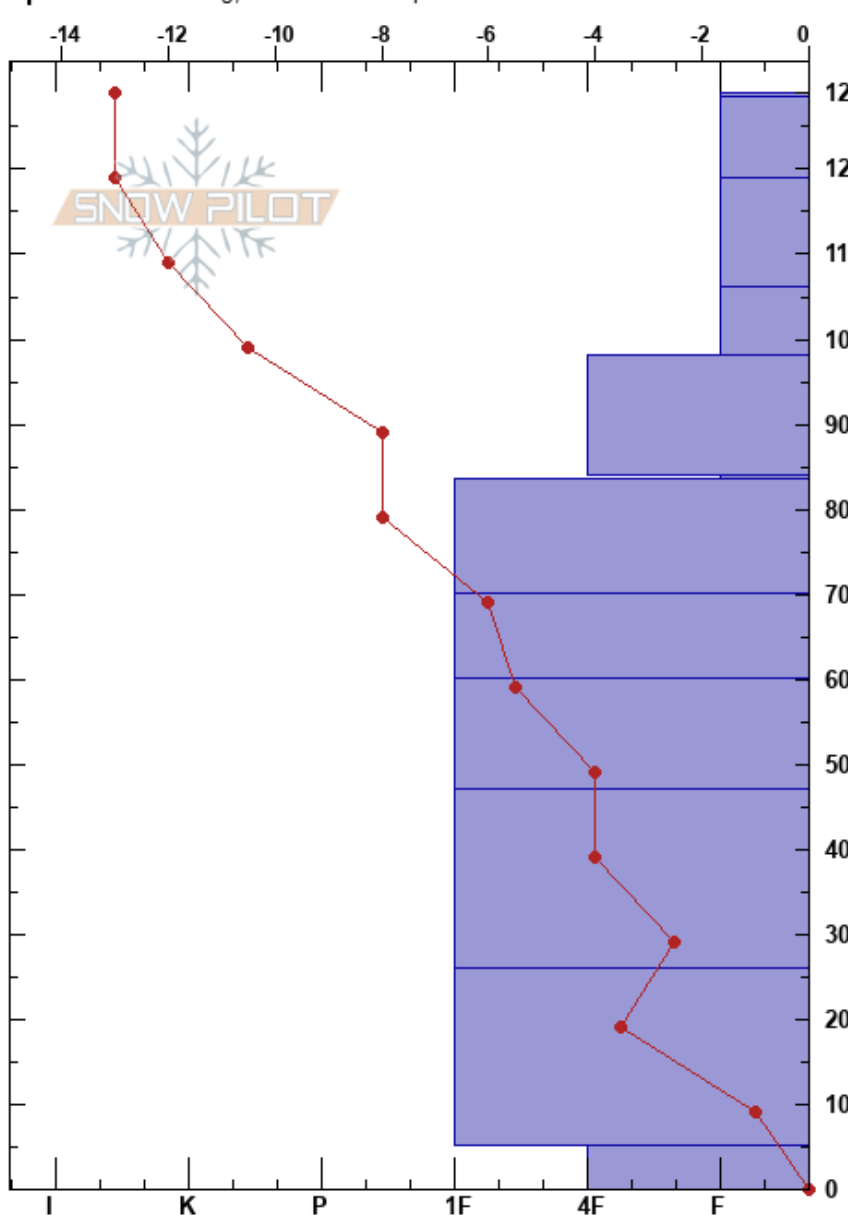

Lolo Pass - Mt Fuji
 Bitterroot
 MT
 Elevation: 6039 ft
 Aspect: 315°
 Specifics: Cracking; Ski tracks on slope

Matt Radlowski
 01/06/2017 - 11:34am
 Co-ord: 46.62118N, -114.56189W
 Slope Angle: 23°
 Wind Loading: previous

Stability: Poor
 Air Temperature: -12°C
 Sky Cover: CLR
 Precipitation: NO
 Wind: Calm

HS: 129
 PF: 35
 84-83.5cm: Problematic layer

Form	Crystal		Moisture	ρ kg/m ³	Stability tests & Layer comments
	Size				
∇	0.5-1.5				
/					
/					
⊖					
□					
∇	1-4				← CT13, Q2 @84cm ← ECTP13 @84cm ← PST36/100 (End) @84cm
⊖					
□					
⊖ (•)					
•					
•					
∧	2				

Notes: We chose not to ski this slope.