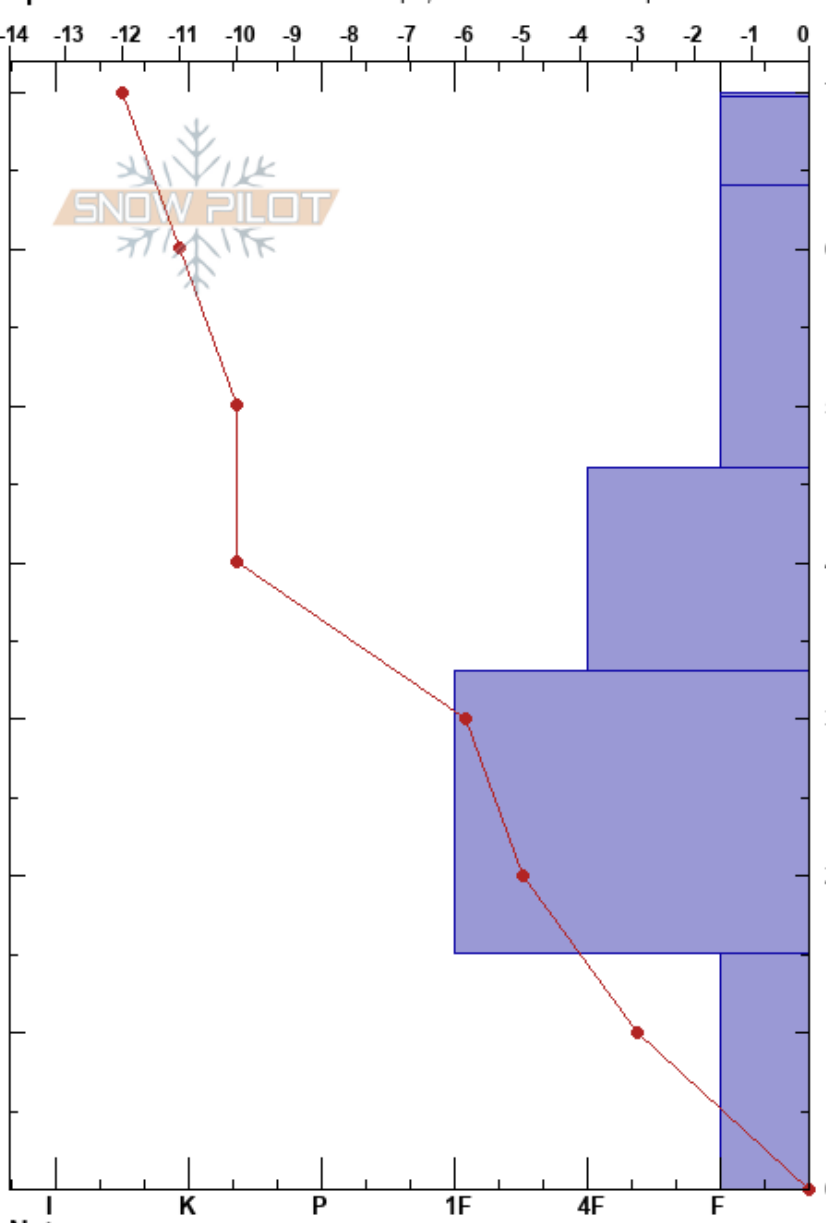

Seeley Lake 01\_06\_16

Travis Craft

Stability: Good

HS: 70

Layer Notes:

Missions

01/06/2017 - 10:31am

Air Temperature: -10°C

PF: 15

15-0cm: Problematic layer

MT

Co-ord: 47.24543N, -113.62210W

Sky Cover: CLR

Elevation: 5426 ft

Slope Angle: 24°

Precipitation: NO

Aspect: 108°

Wind Loading:

Wind: Calm

Specifics: Snowmobile tracks on slope; We snowmobiled slope

Form	Crystal		Moisture	$\rho$ kg/m <sup>3</sup>	Stability tests & Layer comments
	Size				
∇	3				
/					← ECTN3 @64cm
/					
□	1.5				← ECTN26 @33cm
⊖					
□	3				← ECTN28 @1cm ← CT21, Q2 @1cm