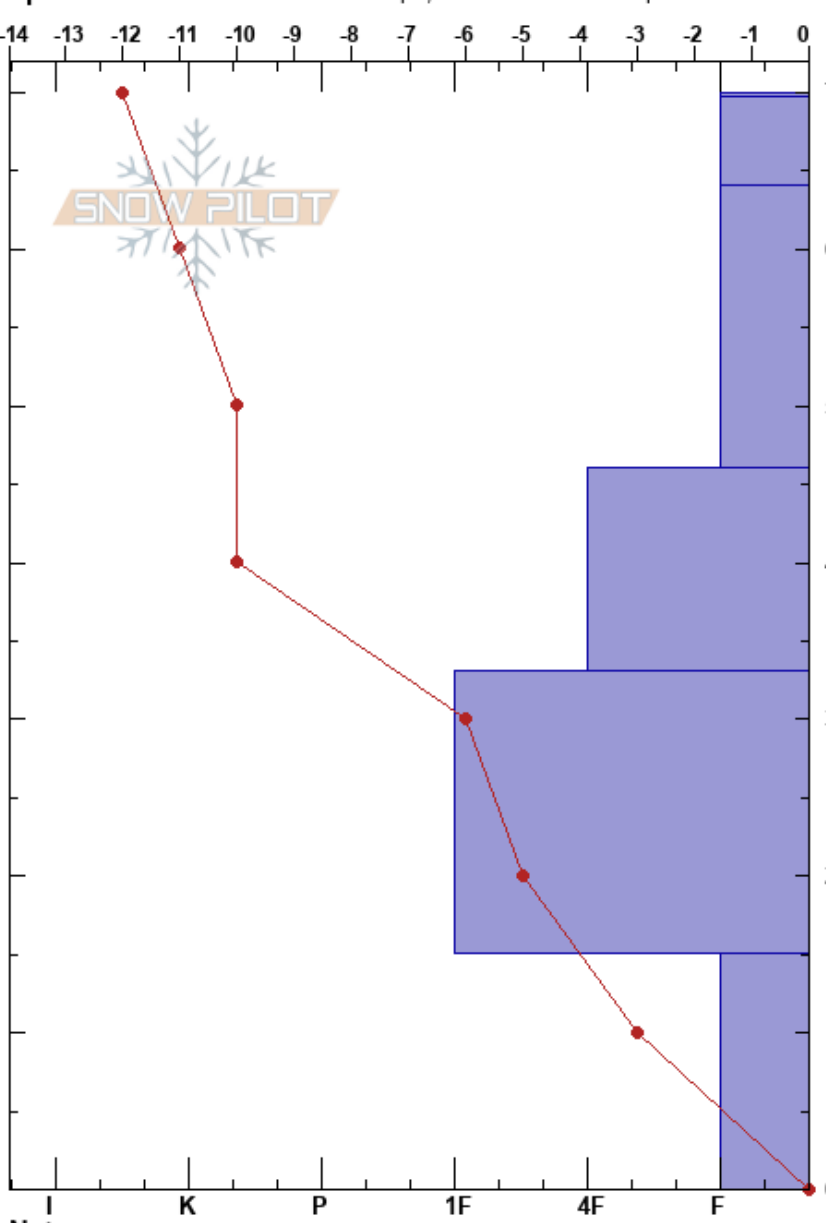

Seeley Lake 01_06_16

Travis Craft

Stability: Good

HS: 70

Layer Notes:

Missions

01/06/2017 - 10:31am

Air Temperature: -10°C

PF: 15

15-0cm: Problematic layer

MT

Co-ord: 47.24543N, -113.62210W

Sky Cover: CLR

Elevation: 5426 ft

Slope Angle: 24°

Precipitation: NO

Aspect: 108°

Wind Loading:

Wind: Calm

Specifics: Snowmobile tracks on slope; We snowmobiled slope

Form	Crystal		ρ kg/m ³	Stability tests & Layer comments
	Size	Moisture		
V	3			
/				← ECTN3 @64cm
/				
□	1.5			← ECTN26 @33cm
⊖				
□	3			← ECTN28 @1cm ← CT21, Q2 @1cm