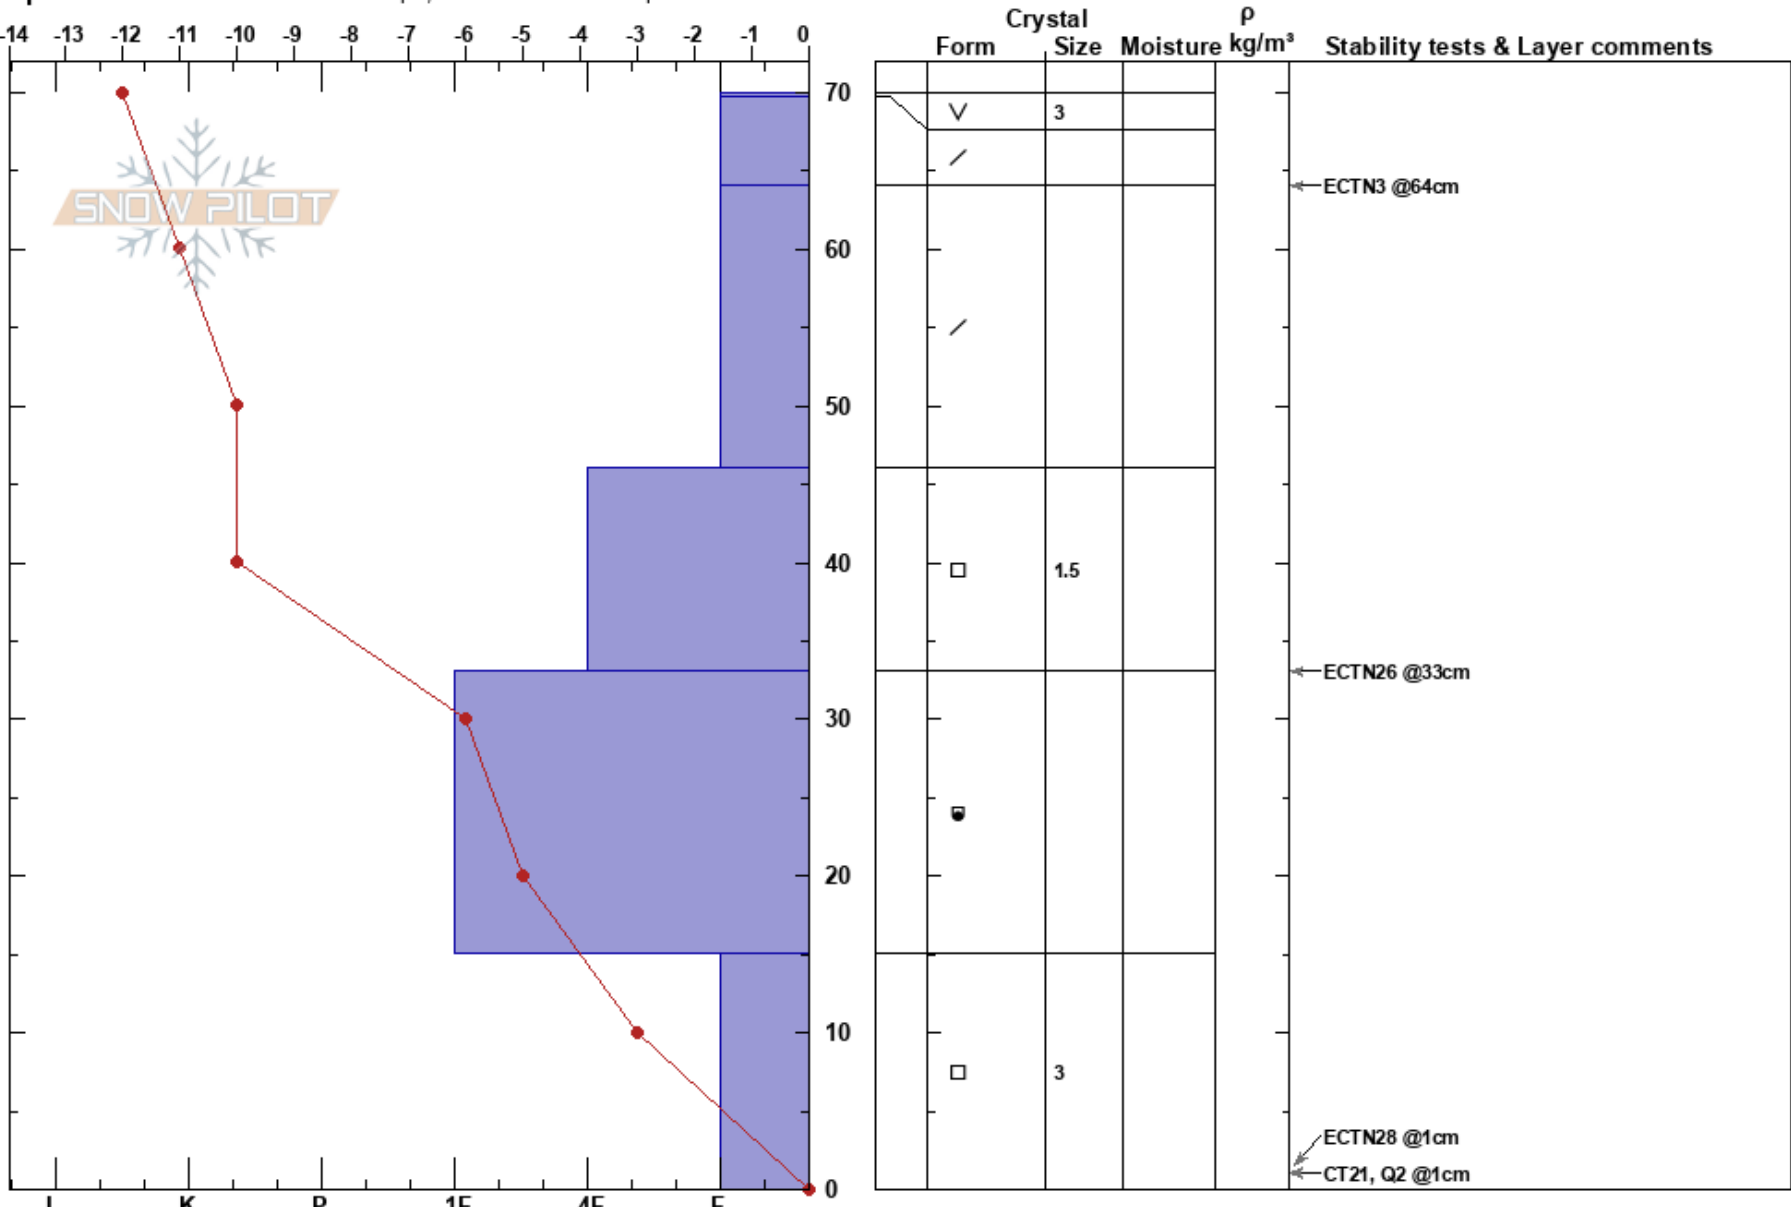

PF: 15

15-0cm: Problematic layer

MT

Co-ord: 47.24543N, -113.62210W

Sky Cover: CLR

Elevation: 5426 ft

Slope Angle: 24°

Precipitation: NO

Aspect: 108°

Wind Loading:

Wind: Calm

Specifics: Snowmobile tracks on slope; We snowmobiled slope

Notes: