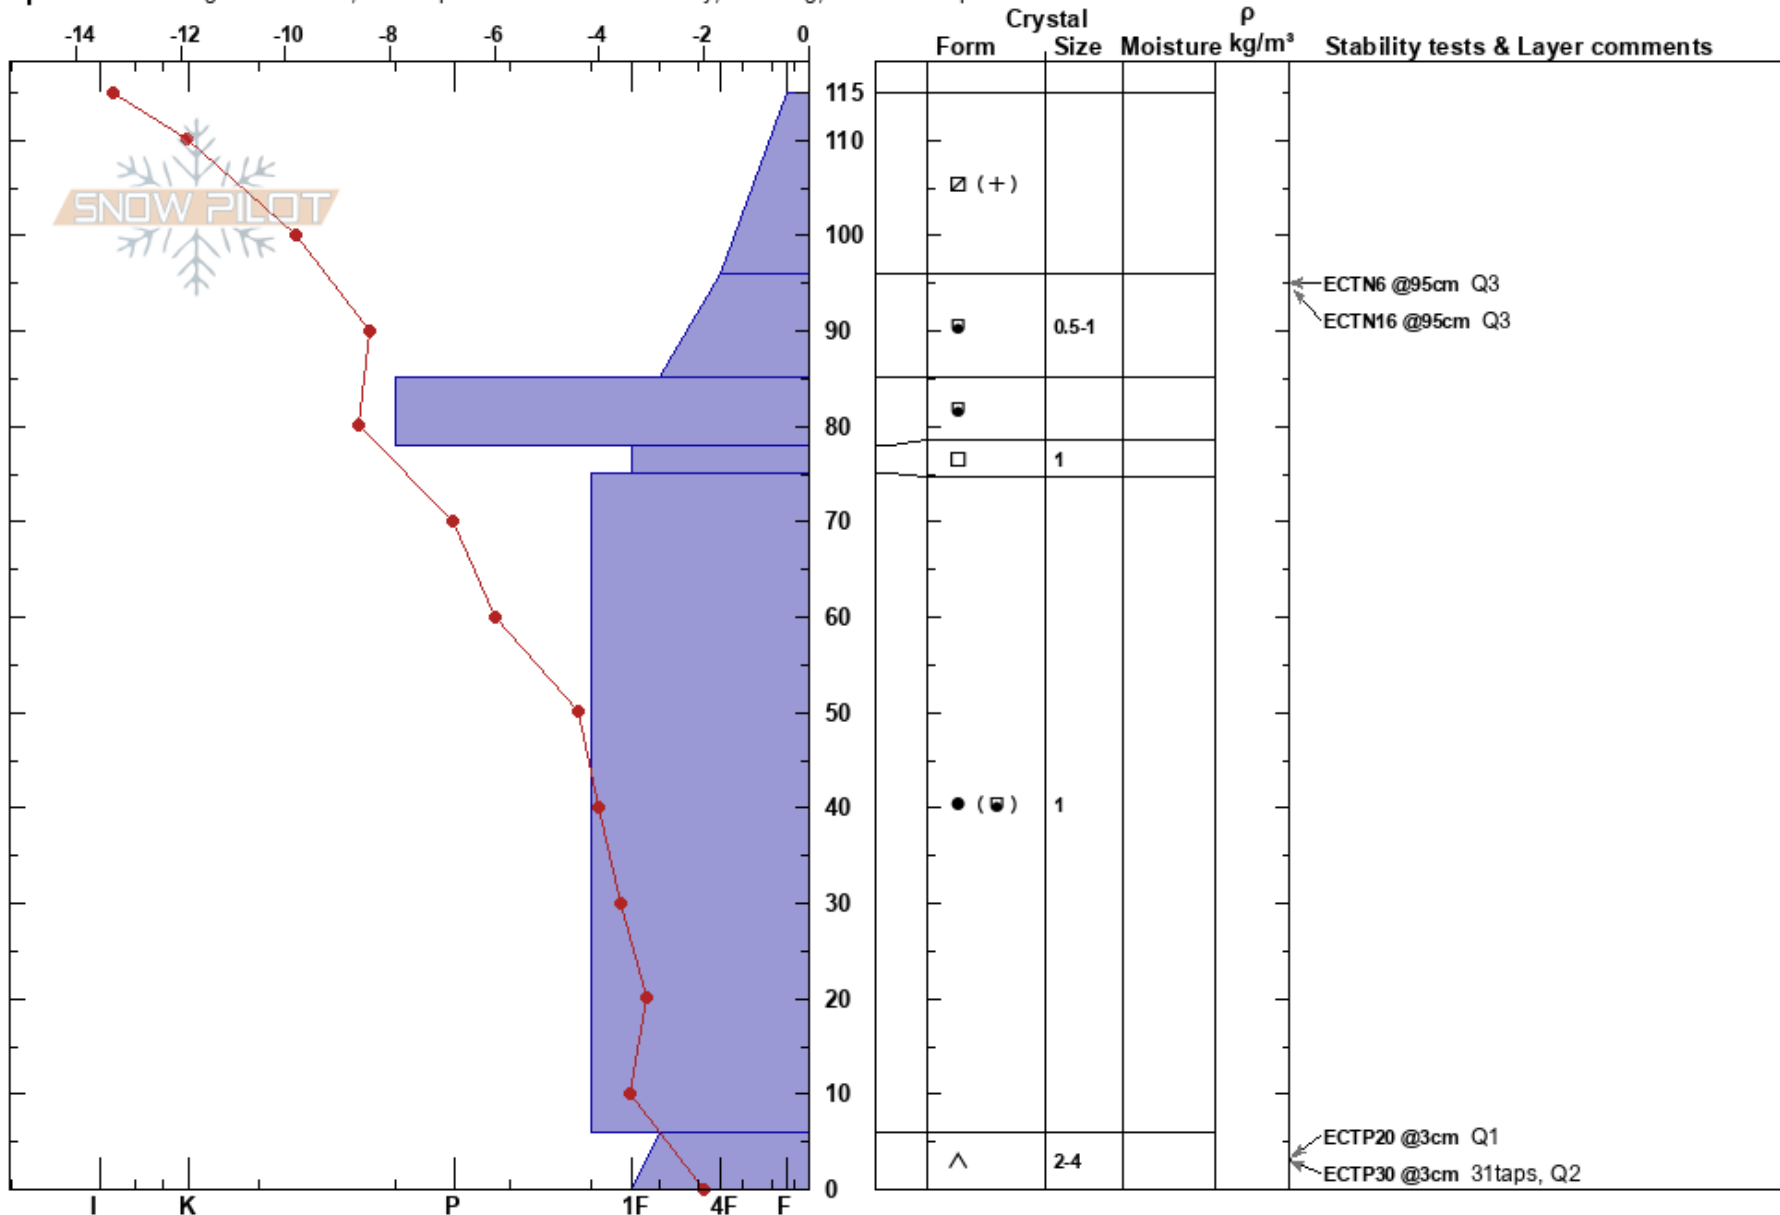

1st Pocket  
 Madison Range-N  
 MT  
 Elevation: 10600 ft  
 Aspect: 35°

Leigh Frye  
 12/06/2018 - 2:00pm  
 Co-ord: 45.27847N, -111.44665W  
 Slope Angle: 42°  
 Wind Loading: previous

Stability: HS:115  
 Air Temperature: -12.5°C PF: 30 6-0cm: Problematic layer  
 Sky Cover: CLR  
 Precipitation: NO  
 Wind: NW Light Breeze

Specifics: Pit dug in a Ski Area; Pit is representative of backcountry; Cracking; We skied slope

Notes: