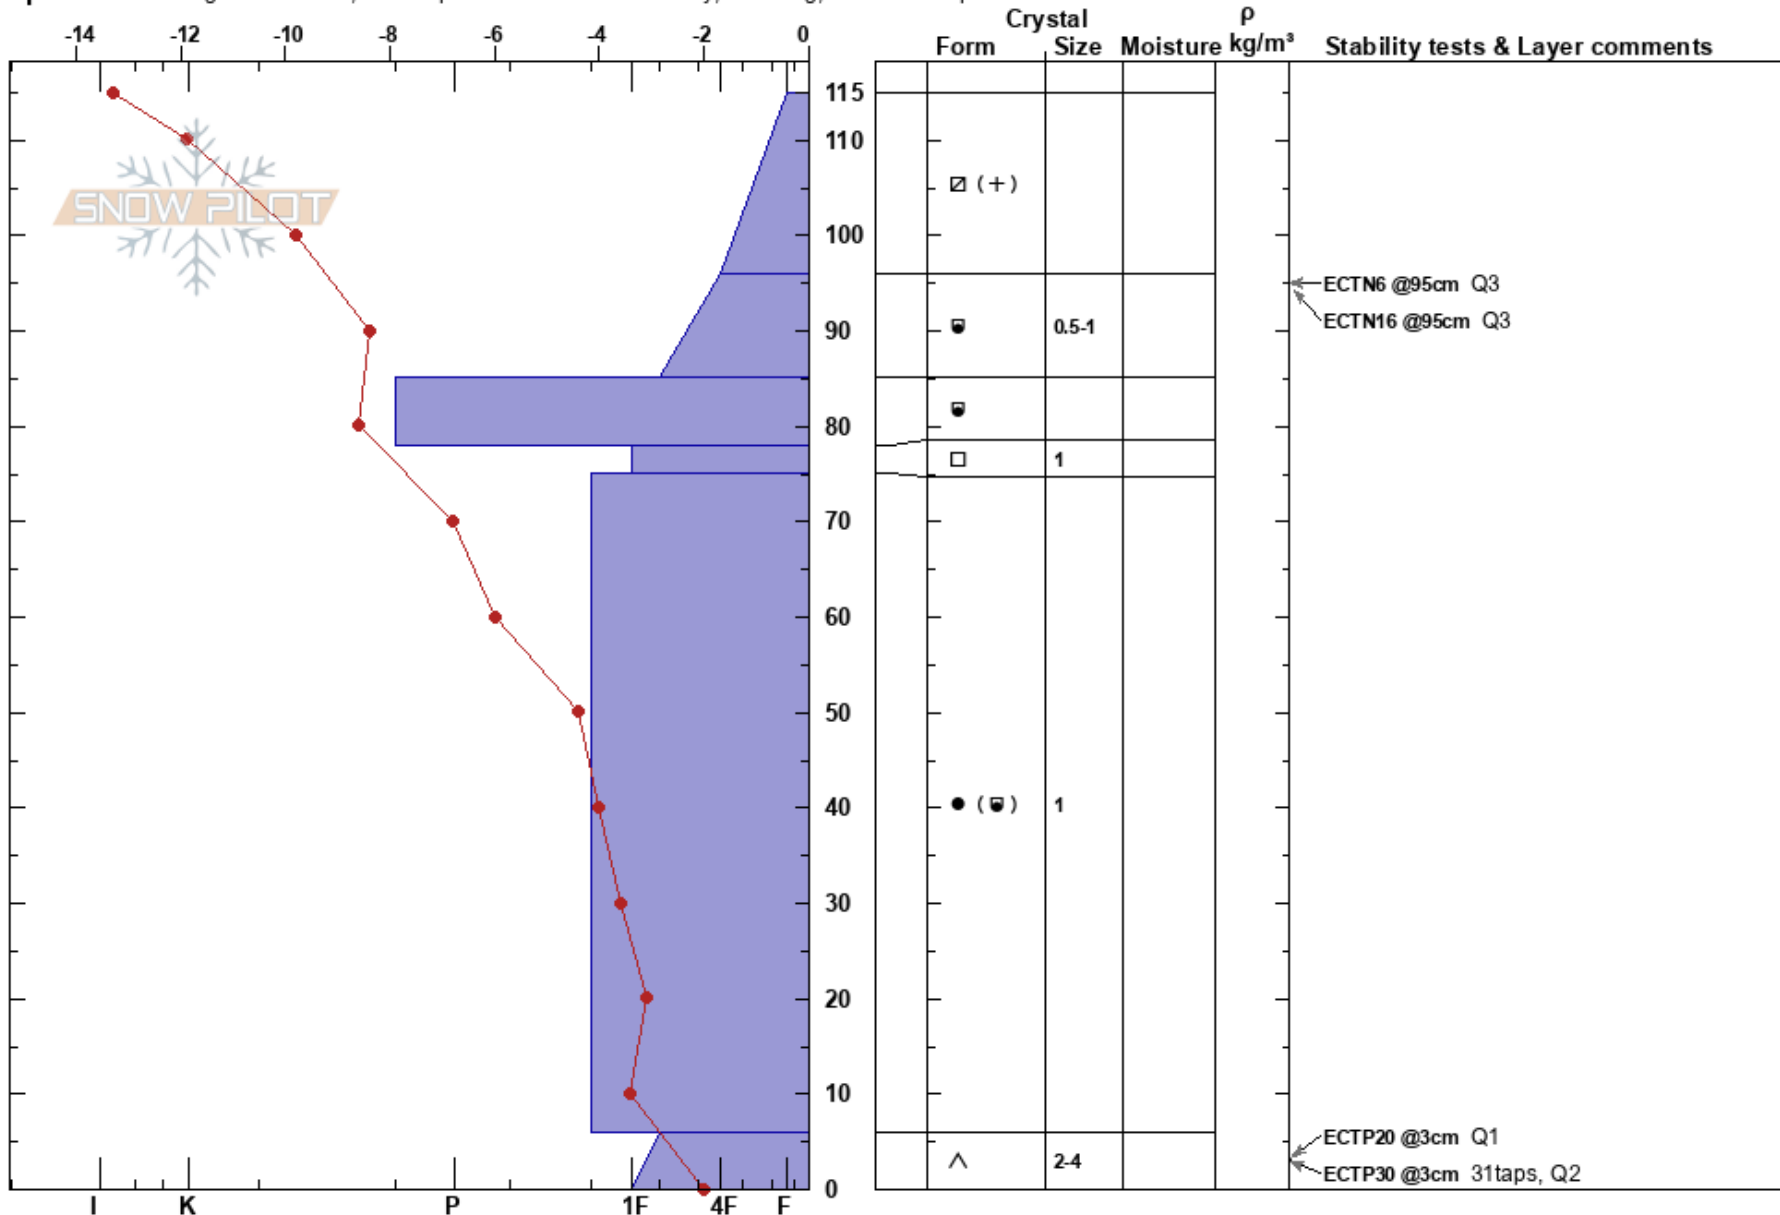

1st Pocket
 Madison Range-N
 MT
 Elevation: 10600 ft
 Aspect: 35°

Leigh Frye
 12/06/2018 - 2:00pm
 Co-ord: 45.27847N, -111.44665W
 Slope Angle: 42°
 Wind Loading: previous

Stability: HS:115
 Air Temperature: -12.5°C PF: 30 6-0cm: Problematic layer
 Sky Cover: CLR
 Precipitation: NO
 Wind: NW Light Breeze

Specifics: Pit dug in a Ski Area; Pit is representative of backcountry; Cracking; We skied slope

Notes: