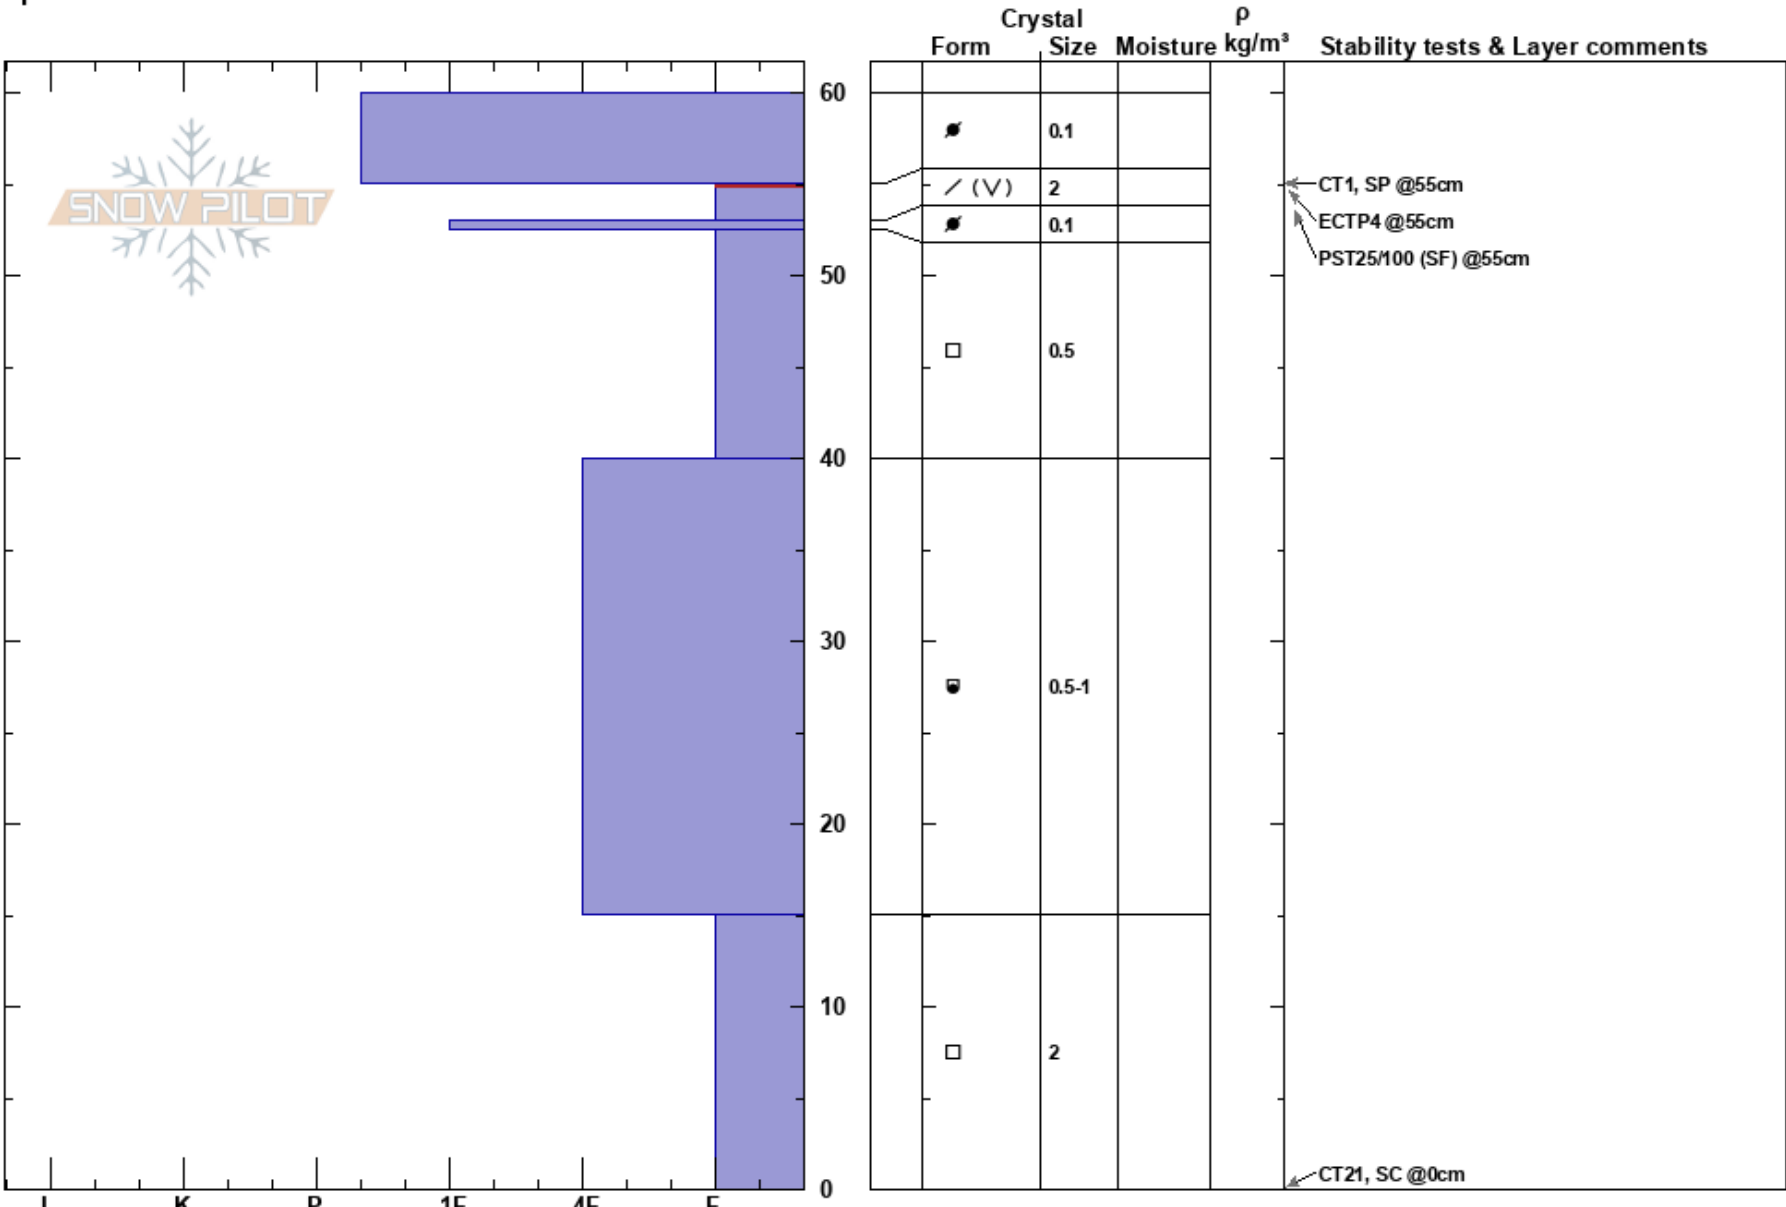

Carbonate Mtn
 Smoky
 ID
 Elevation: 6650 ft
 Aspect: 65°
 Specifics:

peter carse
 01/06/2017 - 12:00pm
 Co-ord: 43.52501N, -114.33471W
 Slope Angle: 30°
 Wind Loading: previous

Stability: **HS:60**
 Air Temperature: -15°C **PF: 45**
 Sky Cover: CLR
 Precipitation: NO
 Wind: N Light Breeze

Layer Notes:
 55-53cm: Problematic layer

Notes: Touchy wind slab developed overnight Jan 4-5. Numerous natural (and wildlife initiated) slides observed throughout the Wood River Valley.