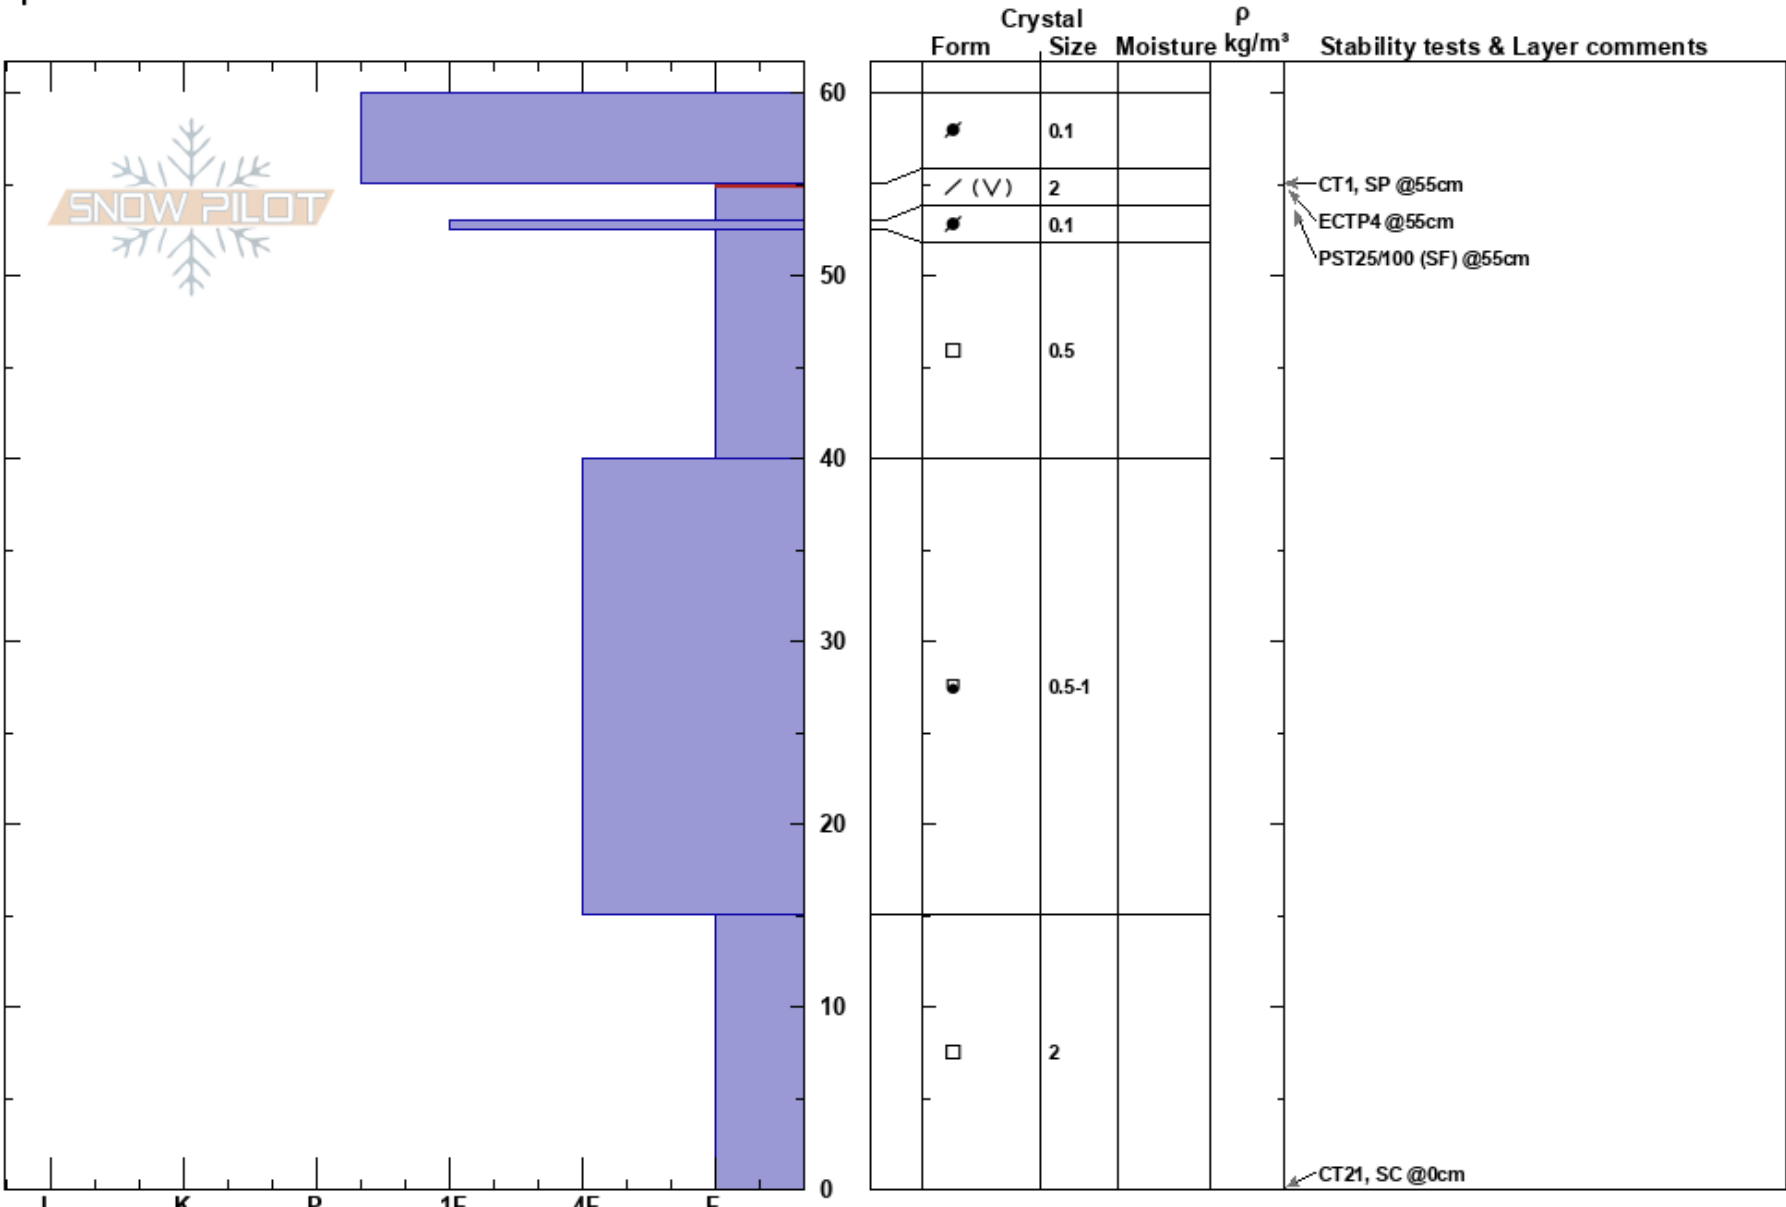

Carbonate Mtn
 Smoky
 ID
 Elevation: 6650 ft
 Aspect: 65°
 Specifics:

peter carse
 01/06/2017 - 12:00pm
 Co-ord: 43.52501N, -114.33471W
 Slope Angle: 30°
 Wind Loading: previous

Stability: **HS:60**
 Air Temperature: -15°C **PF: 45** 55-53cm: Problematic layer
 Sky Cover: CLR
 Precipitation: NO
 Wind: N Light Breeze

Notes: Touchy wind slab developed overnight Jan 4-5. Numerous natural (and wildlife initiated) slides observed throughout the Wood River Valley.