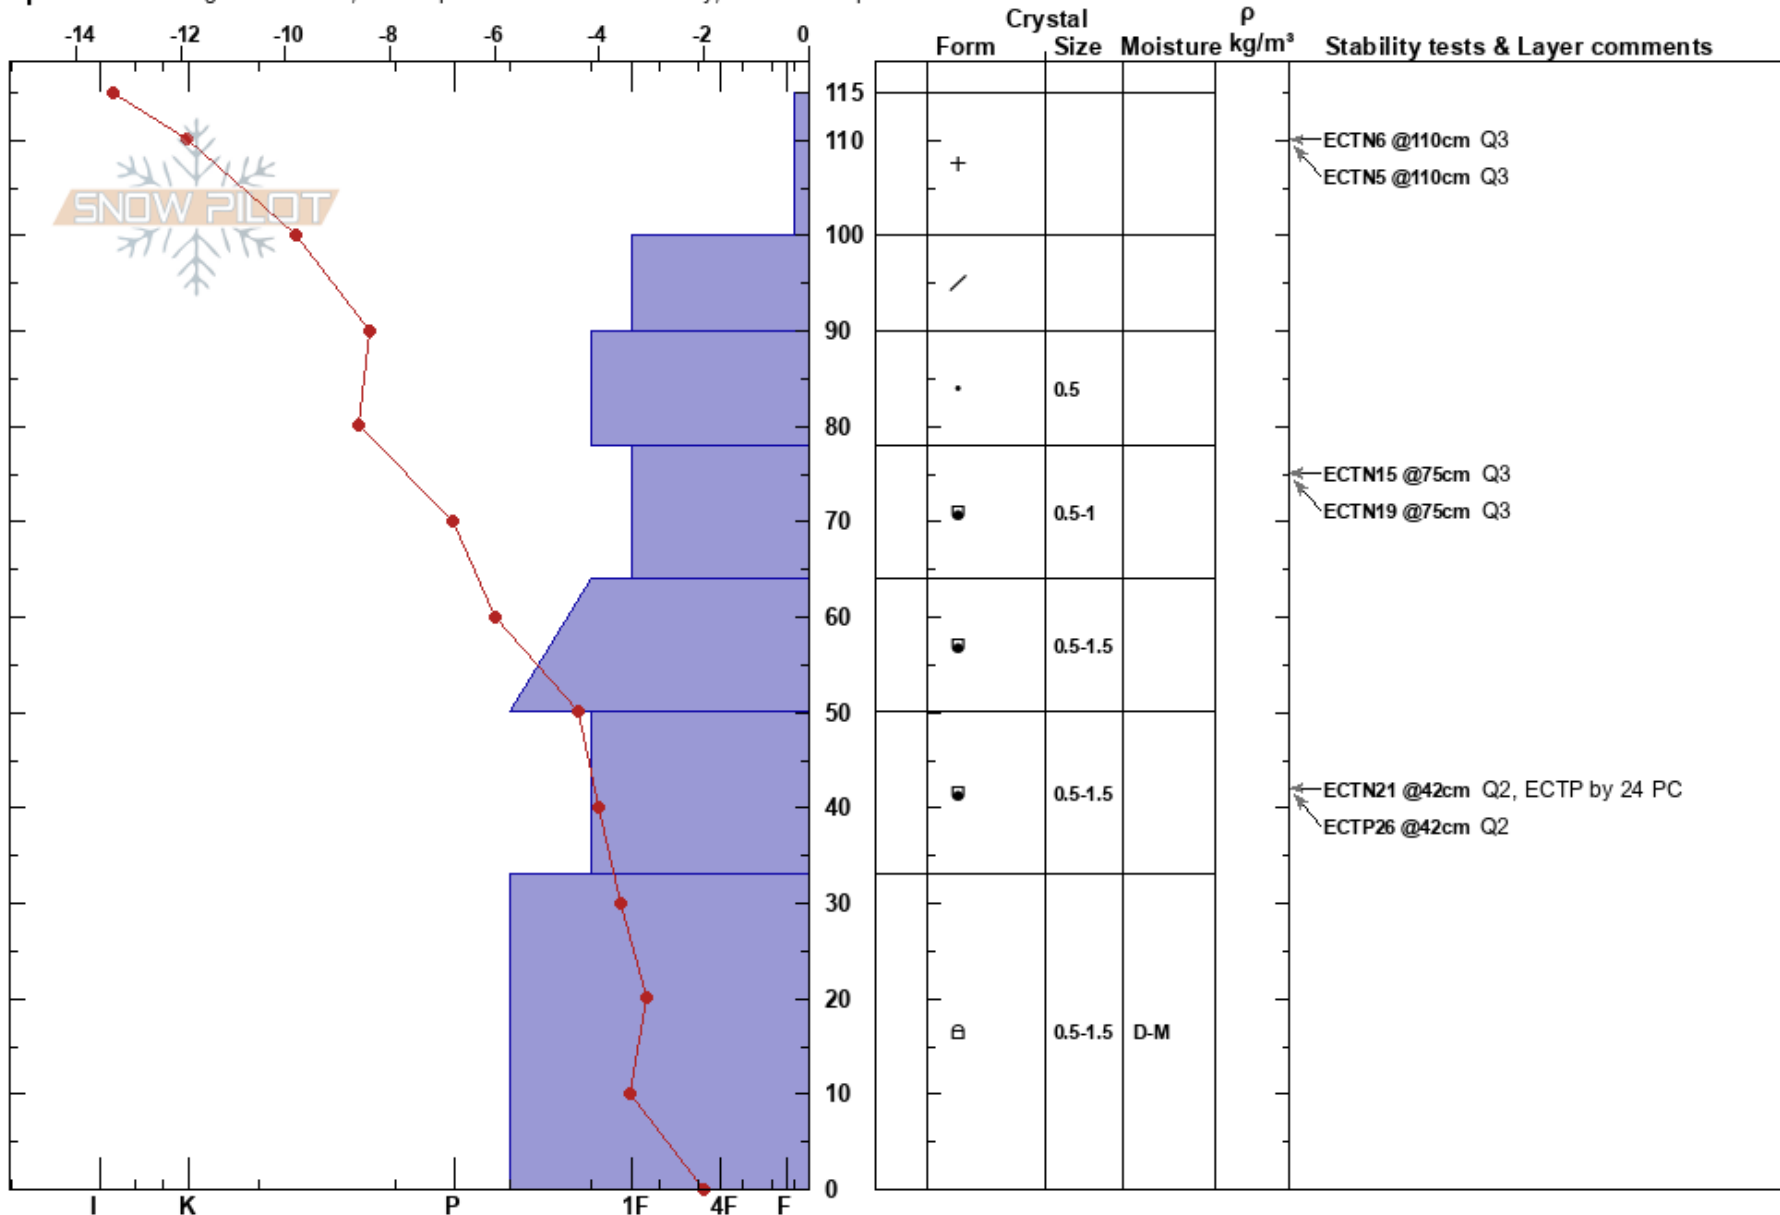

Bonecrusher  
 Madison Range-N  
 MT  
 Elevation: 9400 ft  
 Aspect: 90°

Leigh Frye  
 12/02/2018 - 12:00pm  
 Co-ord: 45.27540N, -111.43348W  
 Slope Angle: 35°  
 Wind Loading: previous

Stability: **HS: 115**  
 Air Temperature: -10°C PF: 45 50-33cm: Problematic layer  
 Sky Cover: CLR  
 Precipitation: NO  
 Wind:

Specifics: Pit dug in a Ski Area; Pit is representative of backcountry; We skied slope

Notes: