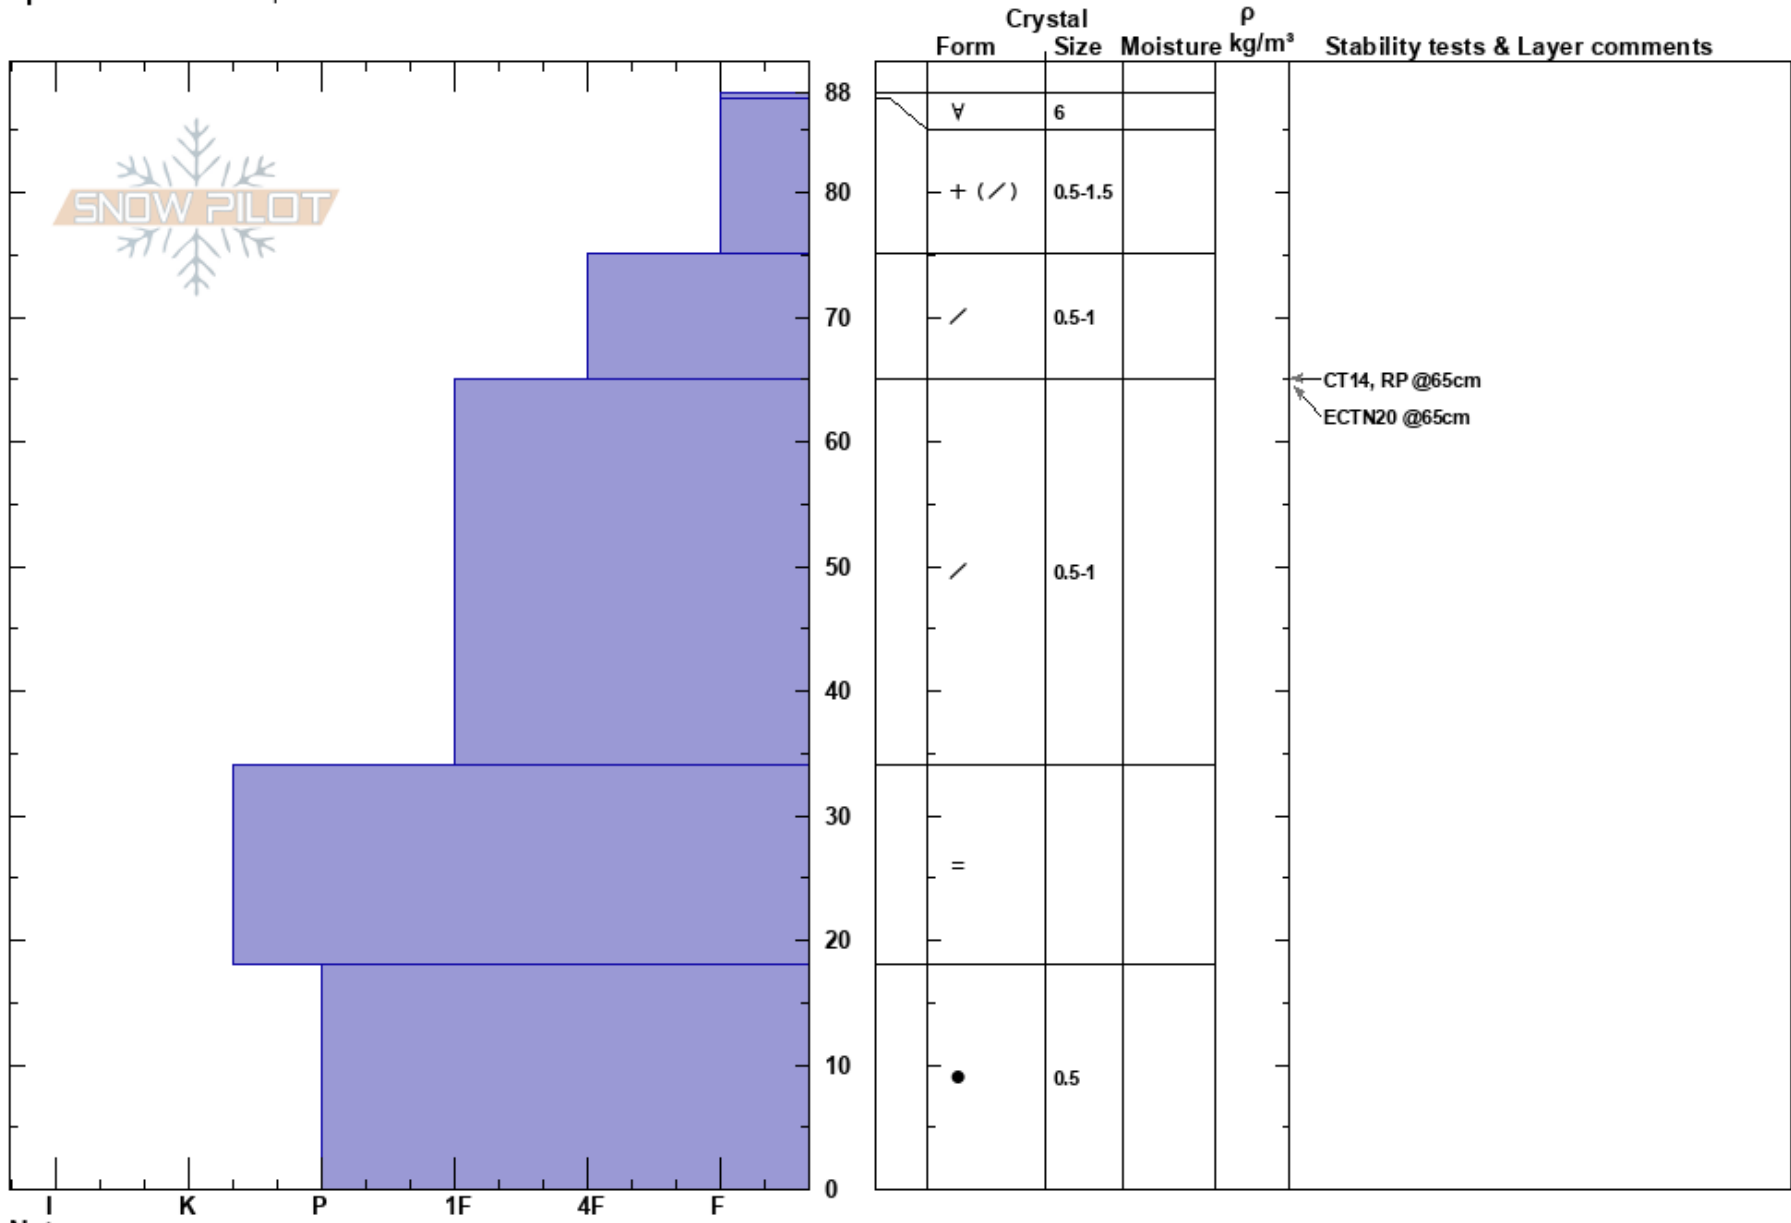

Lincoln Ridge
 Central Sierra
 CA
Elevation: 7720 ft
Aspect: 58°
Specifics: We skied slope

Brandon Schwartz
 12/06/2018 - 11:50am
Co-ord: 39.59056N, -120.48926W
Slope Angle: 26°
Wind Loading:

Stability:
Air Temperature: -4°C
Sky Cover: X
Precipitation: NO
Wind: Calm

HS: 88
PS: 12
Layer Notes:

Notes: Pit dug at treeline on edge of open slope. No 12/4 buried SH layer observed in the upper snowpack at this location.