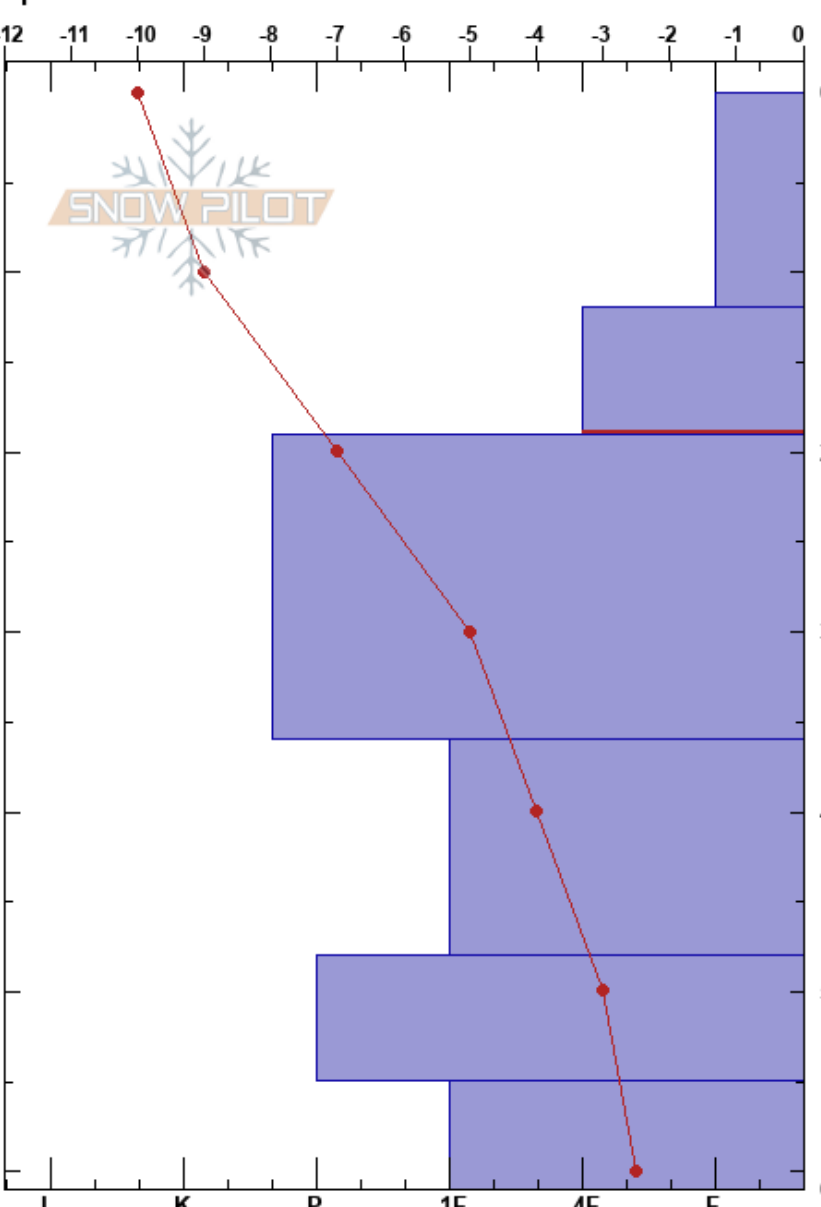

HB Hot Dog 181206

Avalanche Quebec
06/12/2018 - 12:10

Stability: HS:61
Air Temperature: -10.5°C **PF:** 35 **Layer Notes:** 12-19cm: Problematic layer
Sky Cover: OVC
Precipitation: NO
Wind: Calm

Quebec
Elevation: 650 m
Aspect: SE
Specifics:

Co-ord:
Slope Angle: 30°
Wind Loading:

Form	Crystal Size	Moisture	ρ kg/m ³	Stability tests & Layer comments
/ (□)	1	D		
/ (□)	1-2	D		
□ (/)	0.3	D		←CT15, SP @19cm DF 1-2 et ZR CR
□	0.5	D		←CT19, SP @40cm FC 1.0
□	0.5-1	D		
□	1-3	D		