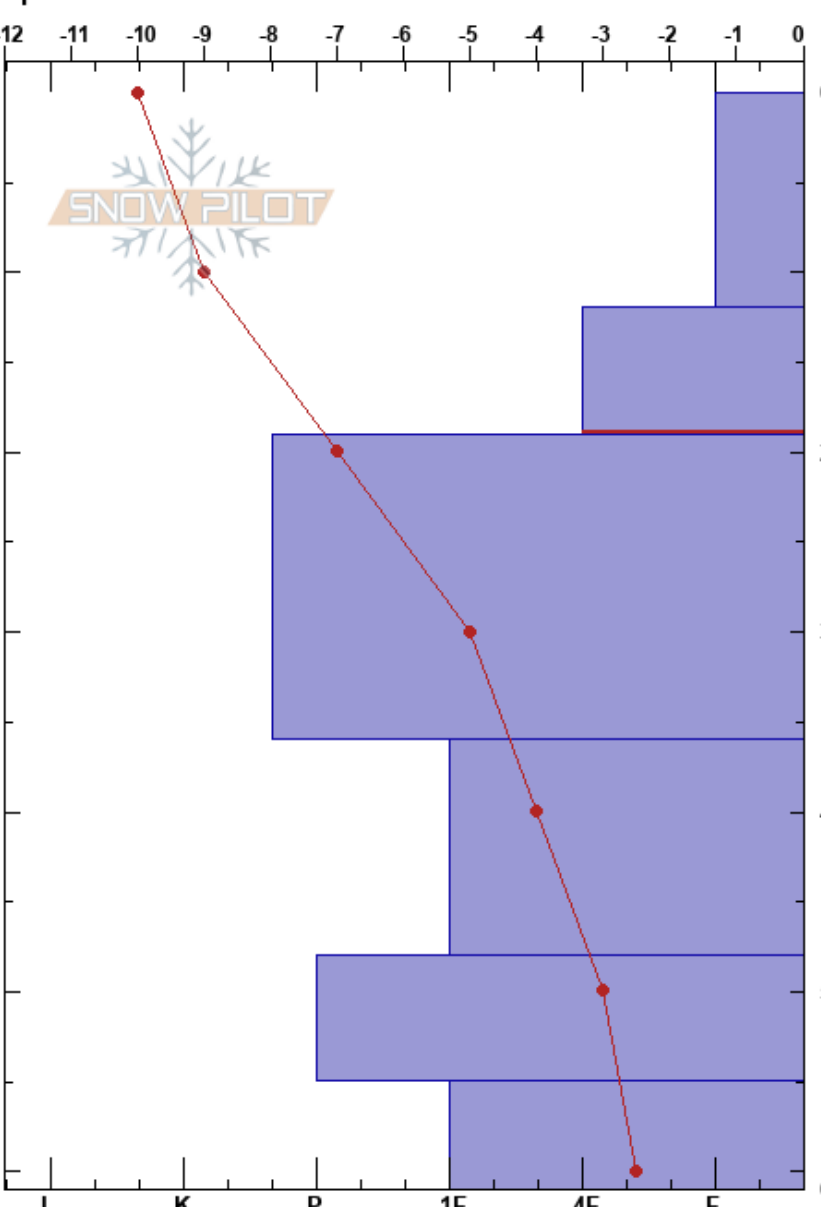

HB Hot Dog 181206

Avalanche Quebec
06/12/2018 - 12:10

Stability: HS:61
Air Temperature: -10.5°C **PF:** 35 **Layer Notes:** 12-19cm: Problematic layer
Sky Cover: OVC
Precipitation: NO
Wind: Calm

Quebec
Elevation: 650 m
Aspect: SE
Specifics:

Co-ord:
Slope Angle: 30°
Wind Loading:

Form	Crystal		Moisture	ρ kg/m ³	Stability tests & Layer comments
	Size				
/ (□)	1		D		
/ (□)	1-2		D		
←					CT15, SP @19cm DF 1-2 et ZR CR
□ (/)	0.3		D		
←					CT19, SP @40cm FC 1.0
□	0.5		D		
□	0.5-1		D		
□	1-3		D		