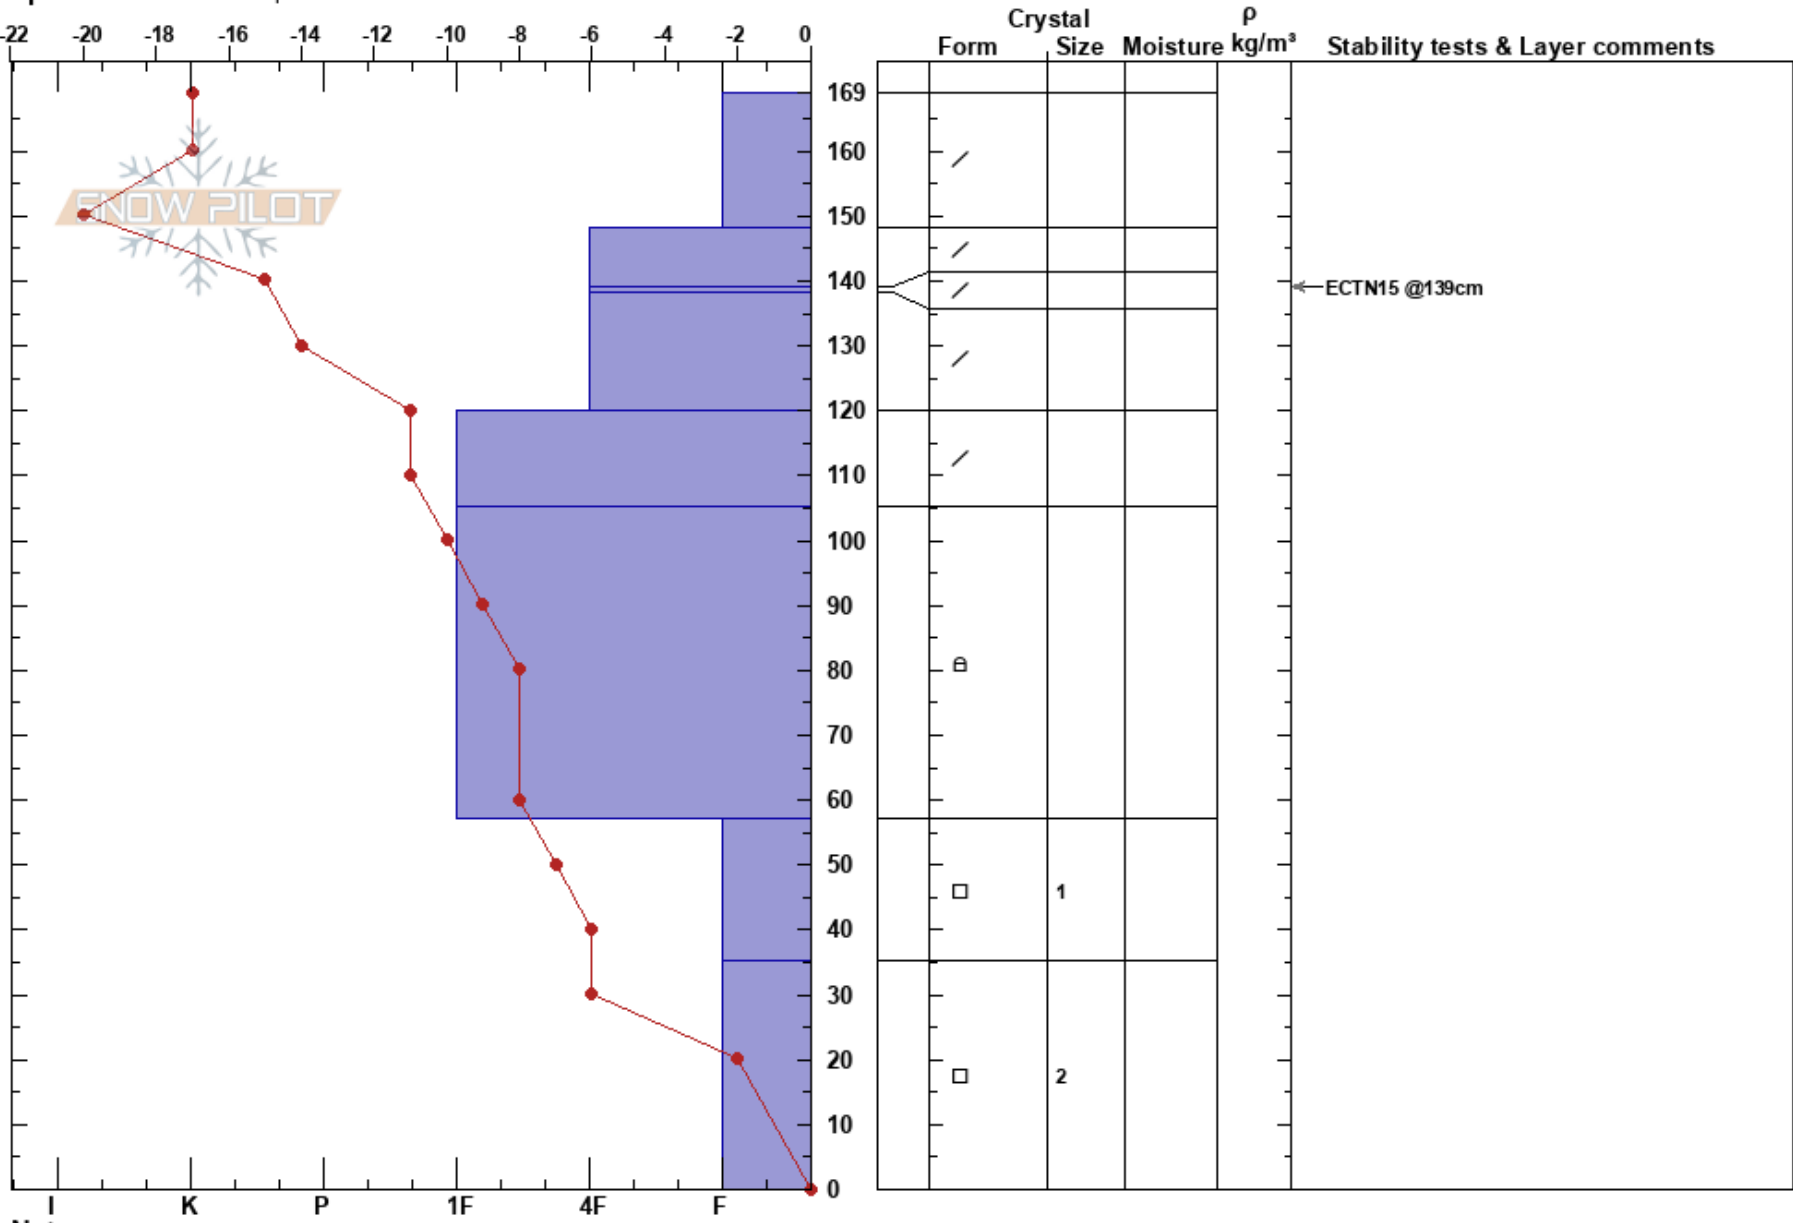

West Willow NW
 Bitterroot
 ID
 Elevation: 5800 ft
 Aspect: 310°
 Specifics: We skied slope

Melissa Hendrickson
 01/05/2017 - 12:30pm
 Co-ord: 47.44590N, -115.78389W
 Slope Angle: 32°
 Wind Loading: no

Stability: Good HS: 169 Layer Notes:
 Air Temperature: -12°C PS: 15 139-138cm: Problematic layer
 Sky Cover: OVC
 Precipitation: NO
 Wind: W Light Breeze

Notes: The surface had some wind pillowing on it, but not a slab.