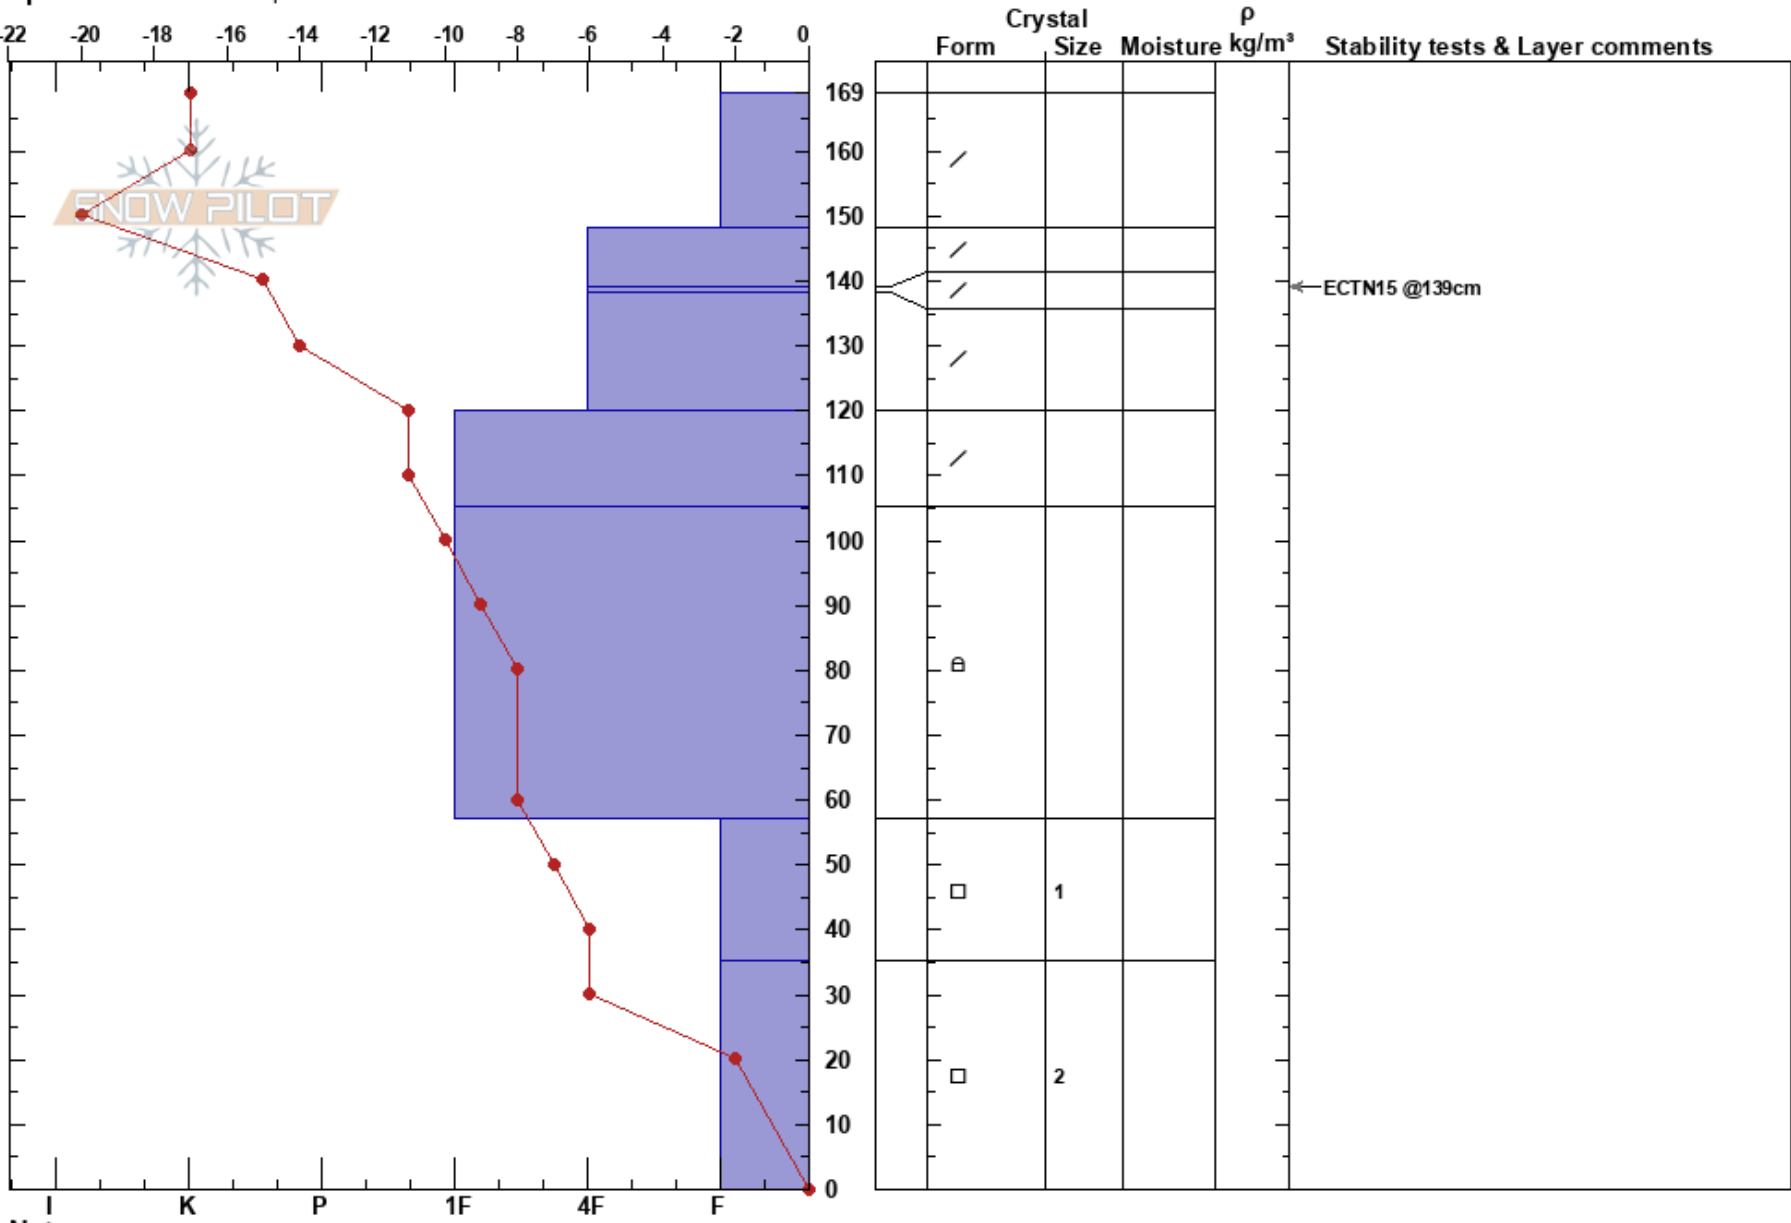

West Willow NW  
 Bitterroot  
 ID  
 Elevation: 5800 ft  
 Aspect: 310°  
 Specifics: We skied slope

Melissa Hendrickson  
 01/05/2017 - 12:30pm  
 Co-ord: 47.44590N, -115.78389W  
 Slope Angle: 32°  
 Wind Loading: no

Stability: Good **HS: 169** **Layer Notes:**  
 Air Temperature: -12°C **PS: 15** 139-138cm: Problematic layer  
 Sky Cover: OVC  
 Precipitation: NO  
 Wind: W Light Breeze

**Notes:** The surface had some wind pillowing on it, but not a slab.