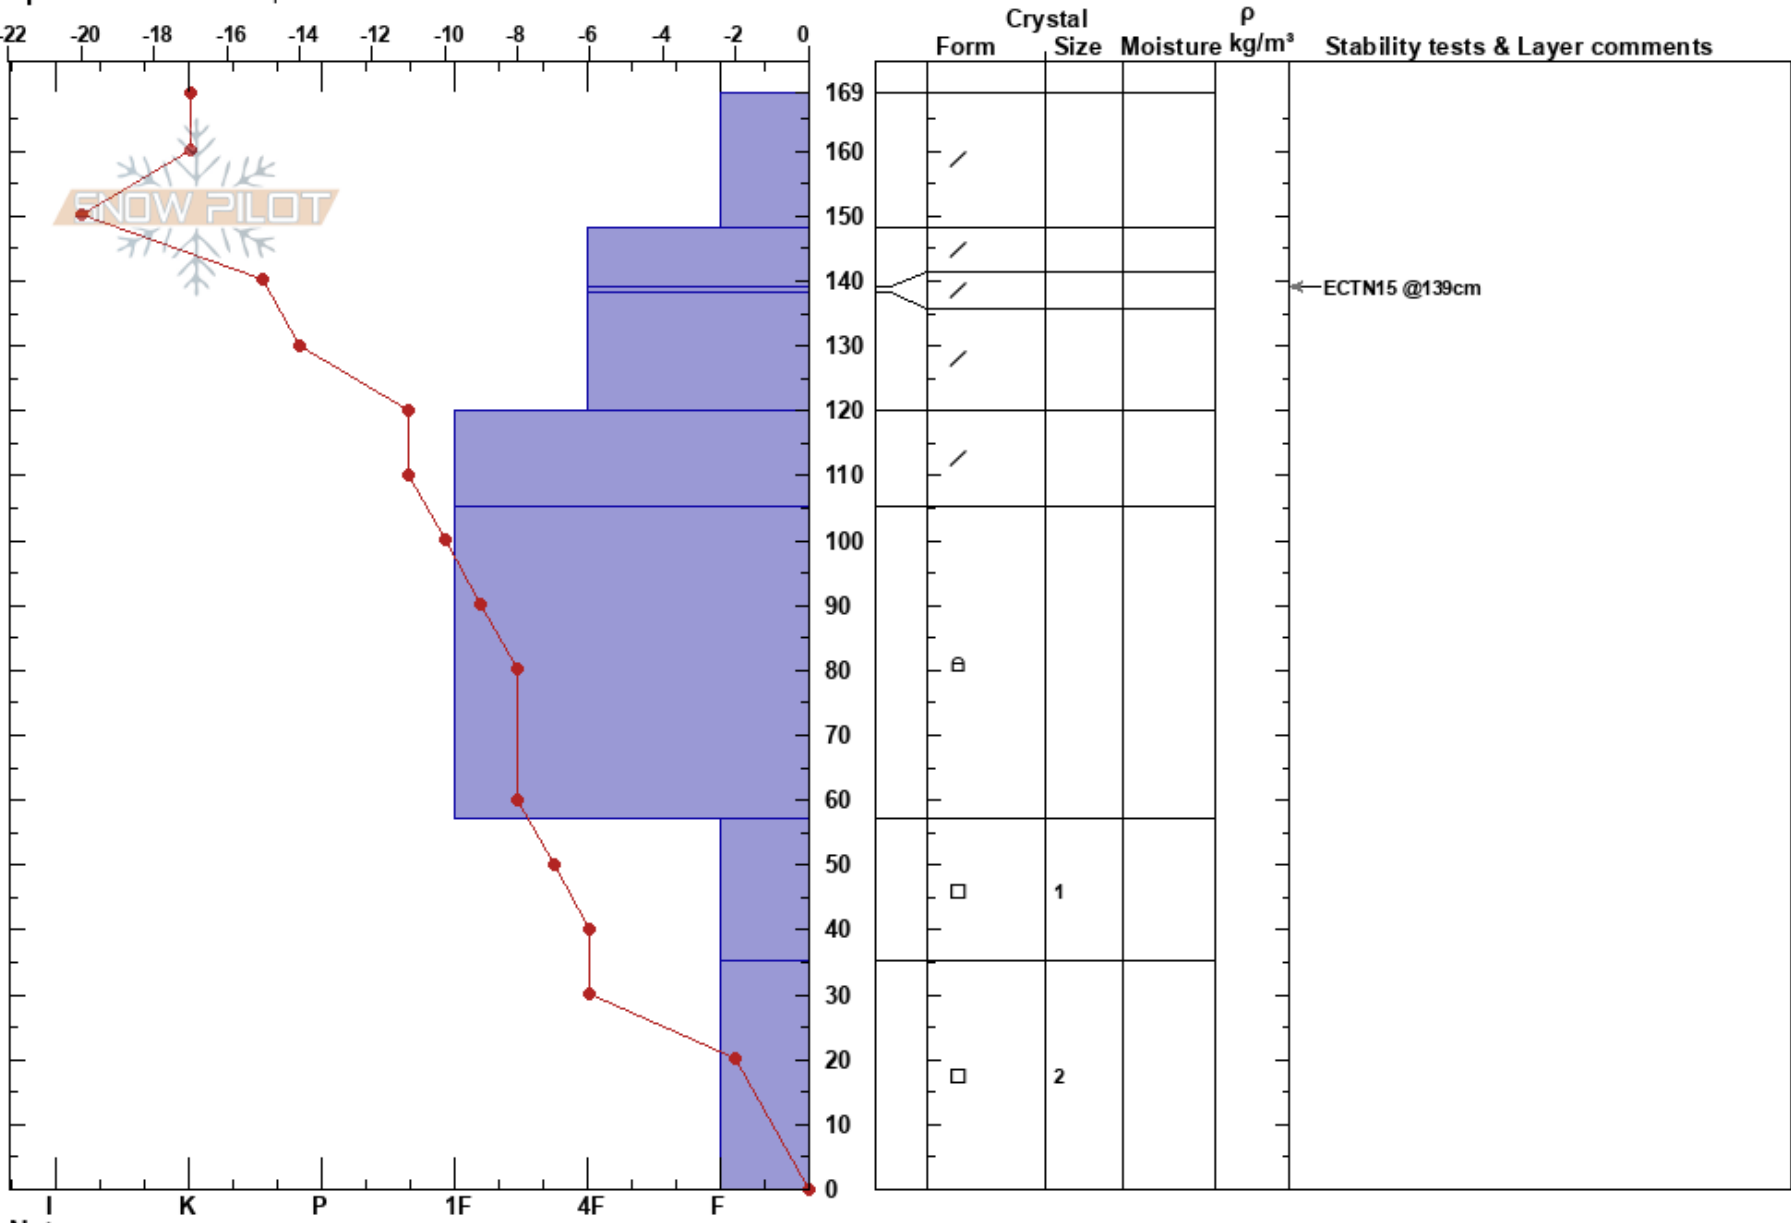

West Willow NW
 Bitterroot
 ID
 Elevation: 5800 ft
 Aspect: 310°
 Specifics: We skied slope

Melissa Hendrickson
 01/05/2017 - 12:30pm
 Co-ord: 47.44590N, -115.78389W
 Slope Angle: 32°
 Wind Loading: no

Stability: Good HS: 169 Layer Notes:
 Air Temperature: -12°C PS: 15 139-138cm: Problematic layer
 Sky Cover: OVC
 Precipitation: NO
 Wind: W Light Breeze

Notes: The surface had some wind pillowing on it, but not a slab.