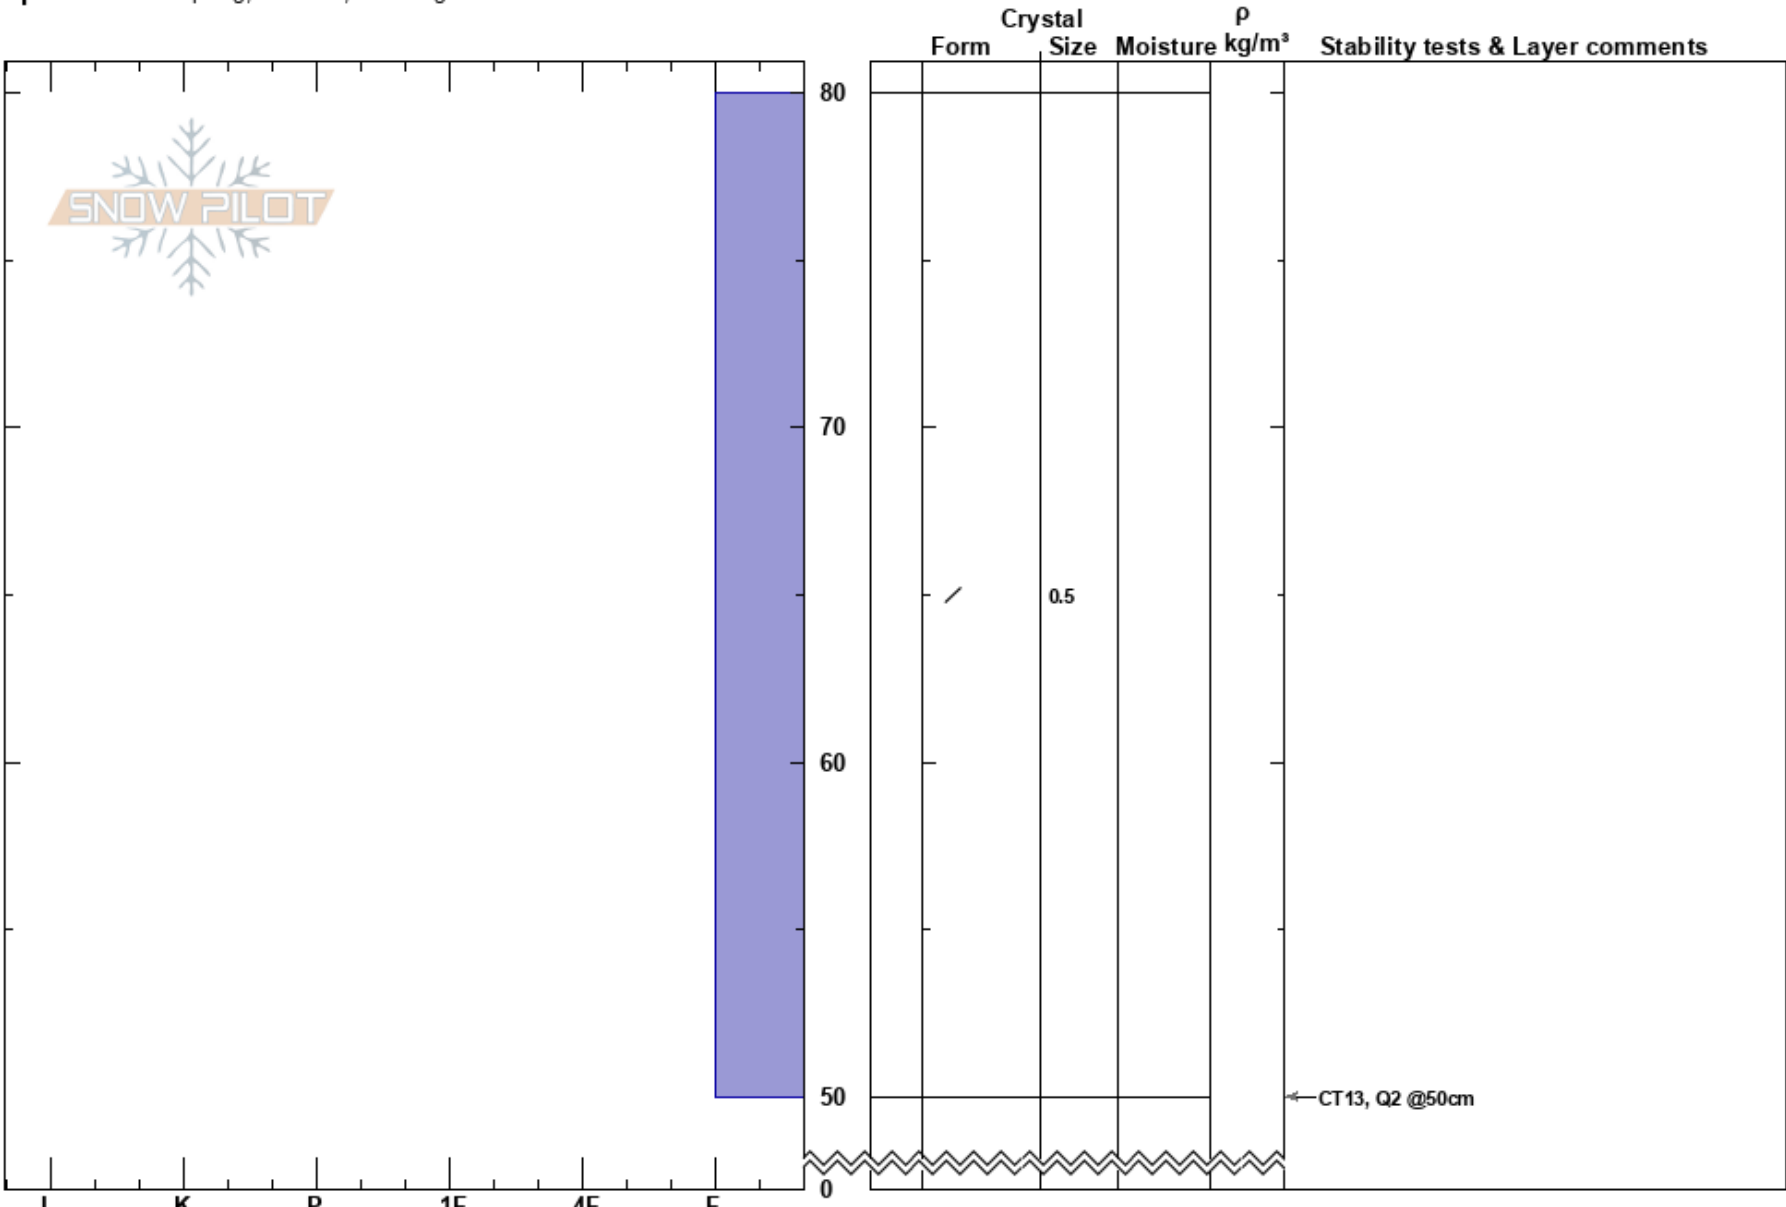

Red Mtn Pass-CR31
San Juan Range
CO
Elevation: 11000 ft
Aspect: N
Specifics: Collapsing, localized; Cracking

Dustin Eldridge
12/04/2018 - 3:30pm
Co-ord:
Slope Angle: 10°
Wind Loading:

Stability: **HS:80** Layer Notes:
Air Temperature: -10°C
Sky Cover: BKN
Precipitation: NO
Wind: Calm