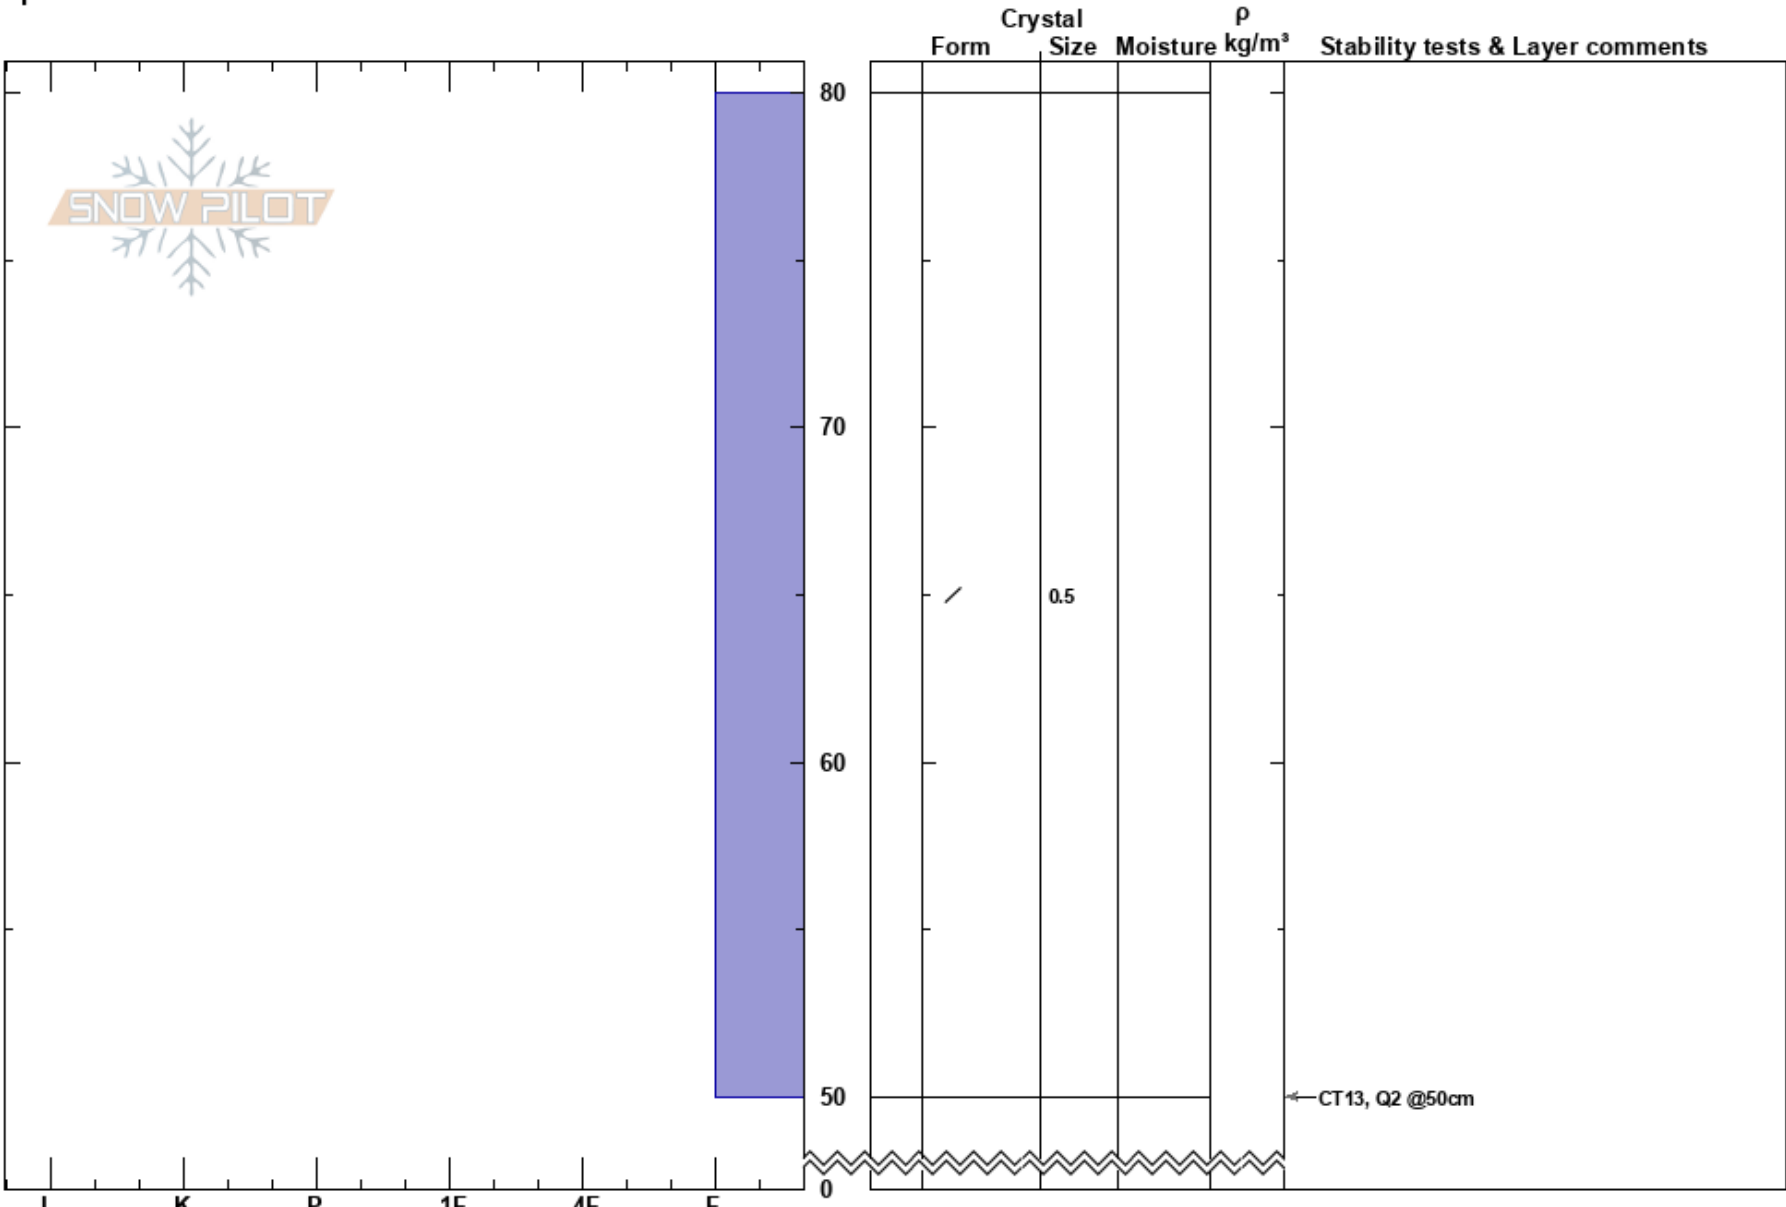

Red Mtn Pass-CR31  
San Juan Range  
CO  
Elevation: 11000 ft  
Aspect: N  
Specifics:

Dustin Eldridge  
12/04/2018 - 3:30pm  
Co-ord:  
Slope Angle: 10°  
Wind Loading:

Stability:  
Air Temperature: -10°C  
Sky Cover: BKN  
Precipitation: NO  
Wind: Calm

HS:80  
Layer Notes:

Notes: I K P 1F 4F F