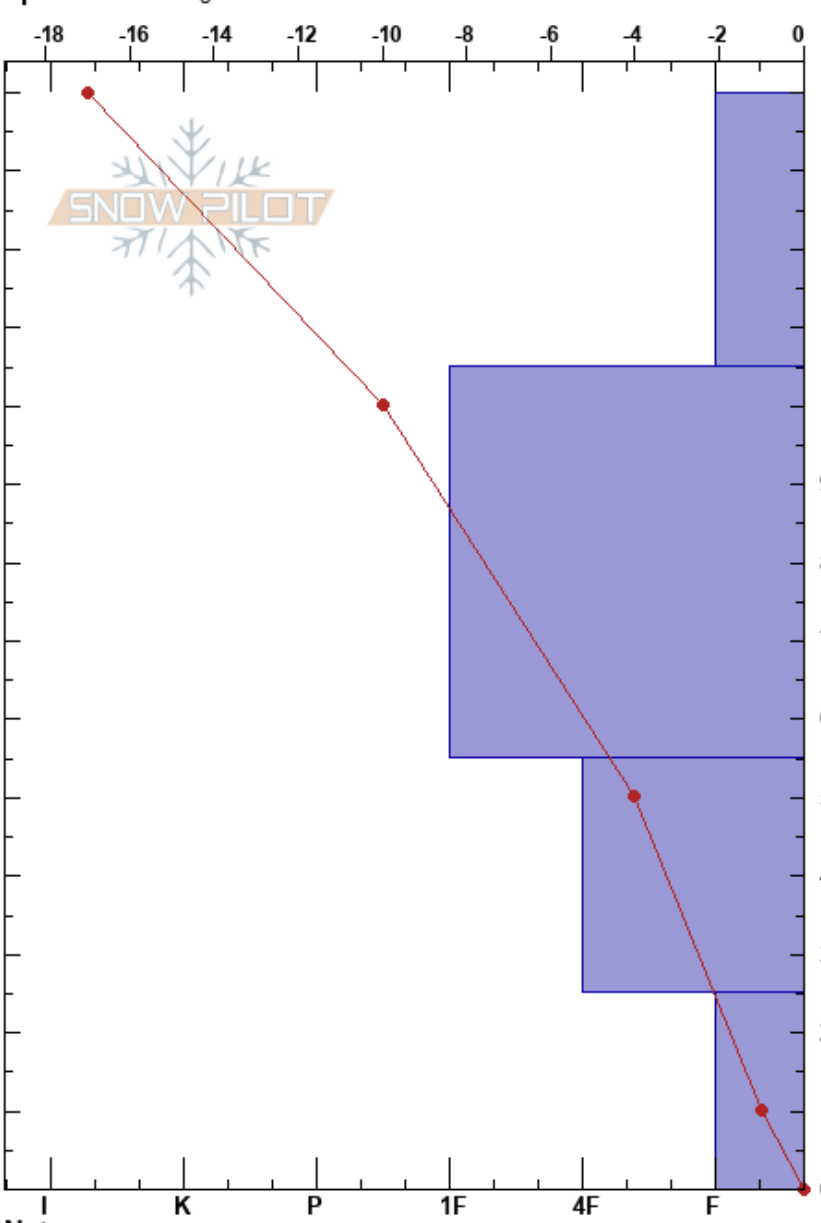

Lower Nose
 Bridger Range
 MT
 Elevation: 7600 ft
 Aspect: 90°
 Specifics: Pit dug in a Ski Area

Stability:
 Air Temperature:
 Sky Cover:
 Precipitation:
 Wind:

HS: 140
 PF: 40 25-0cm: Problematic layer

Form	Crystal		Moisture	ρ kg/m ³	Stability tests & Layer comments
	Size				

Notes: