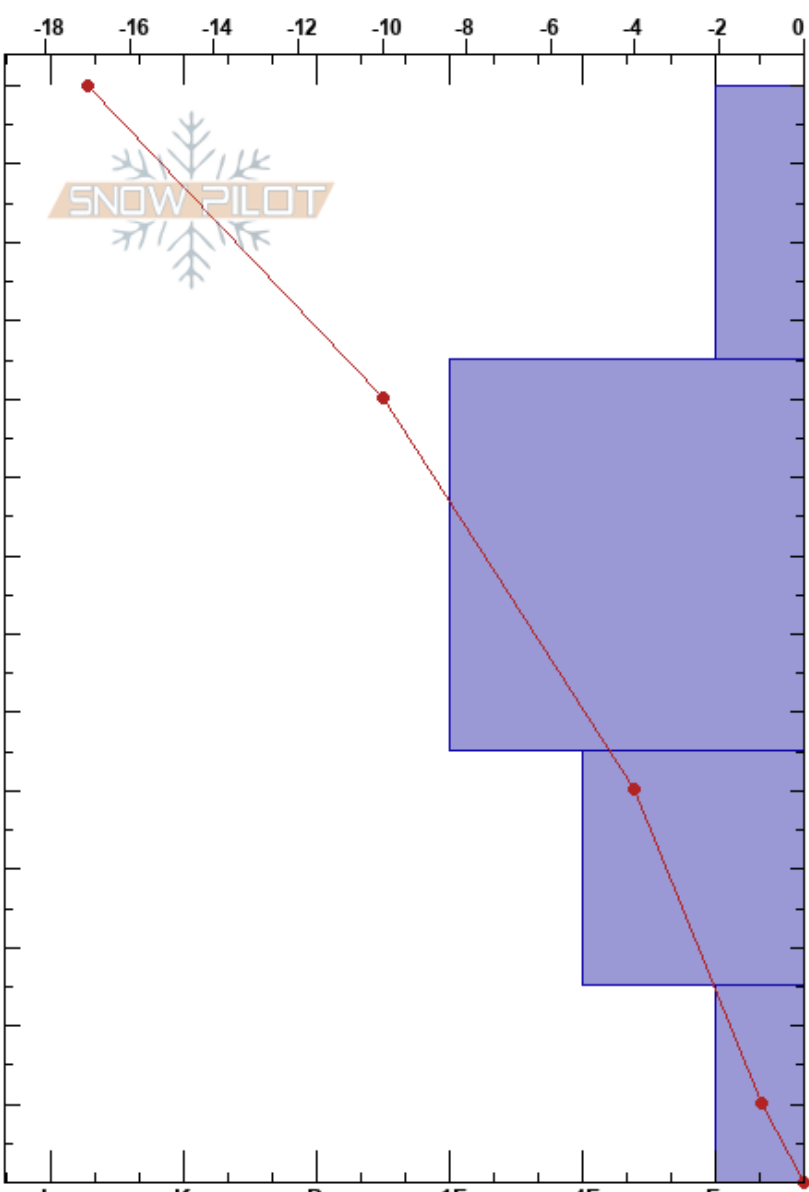

Lower Nose  
Bridger Range  
MT  
Elevation: 7600 ft  
Aspect: 90°  
Specifics: Pit dug in a Ski Area

Bridger Bowl  
01/05/2017 - 1:00pm  
Co-ord:  
Slope Angle:  
Wind Loading:

Stability:      HS: 140      Layer Notes:  
Air Temperature:      PF: 40      25-0cm: Problematic layer  
Sky Cover:  
Precipitation:  
Wind:

Form	Crystal		$\rho$ kg/m <sup>3</sup>	Stability tests & Layer comments
	Size	Moisture		

Notes:      ← CT24, Q3 @5cm