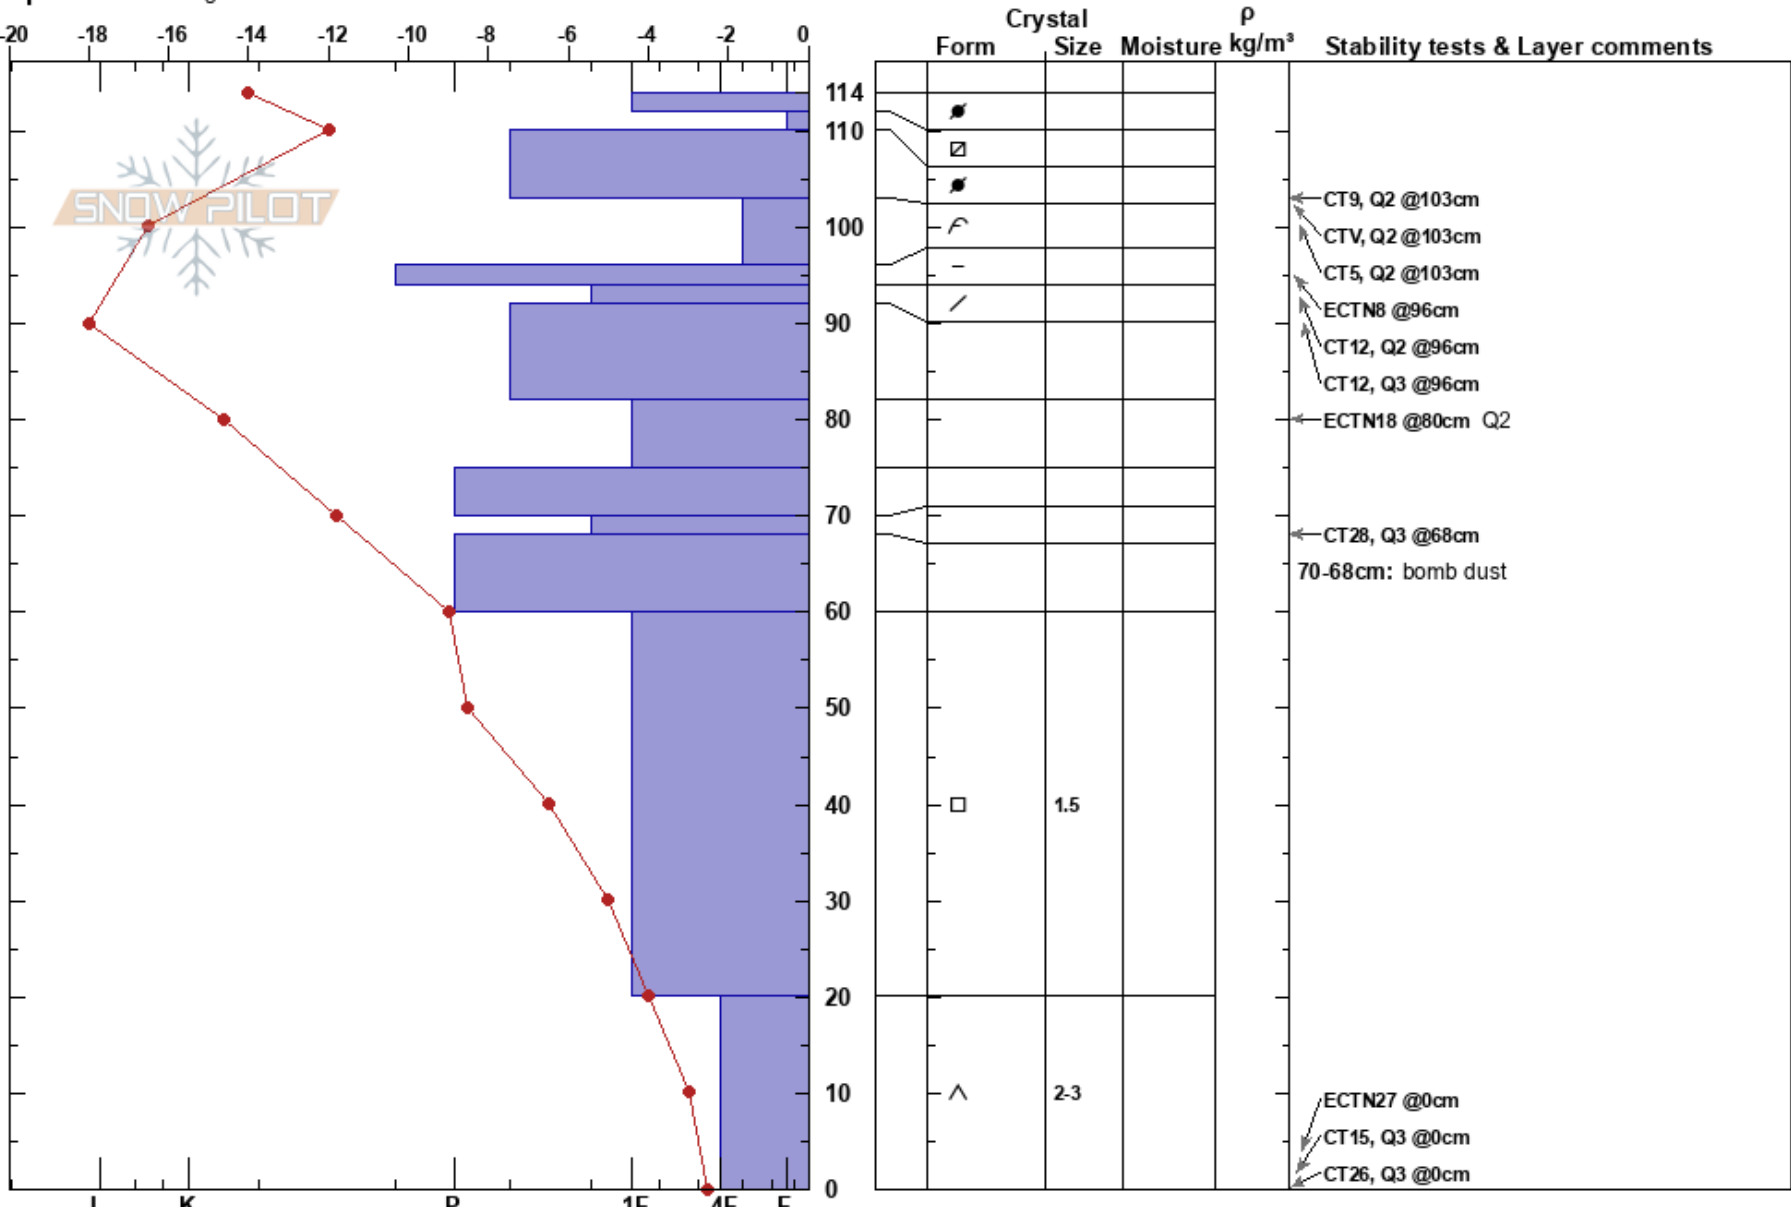

Barley Legal
Madison Range-N
MT

Leigh Frye
12/23/2016 - 11:30am
Co-ord: 45.27146N, -111.45767W
Slope Angle: 35°
Wind Loading:

Stability: **HS:114**
Air Temperature: -9°C PF: 10
Sky Cover: BKN
Precipitation: NO
Wind: NE Light Breeze

Layer Notes:
103-96cm: Problematic layer
70-68cm: bomb dust

Elevation: 10000 ft
Aspect: 120°
Specifics: Pit dug in a Ski Area

Notes: