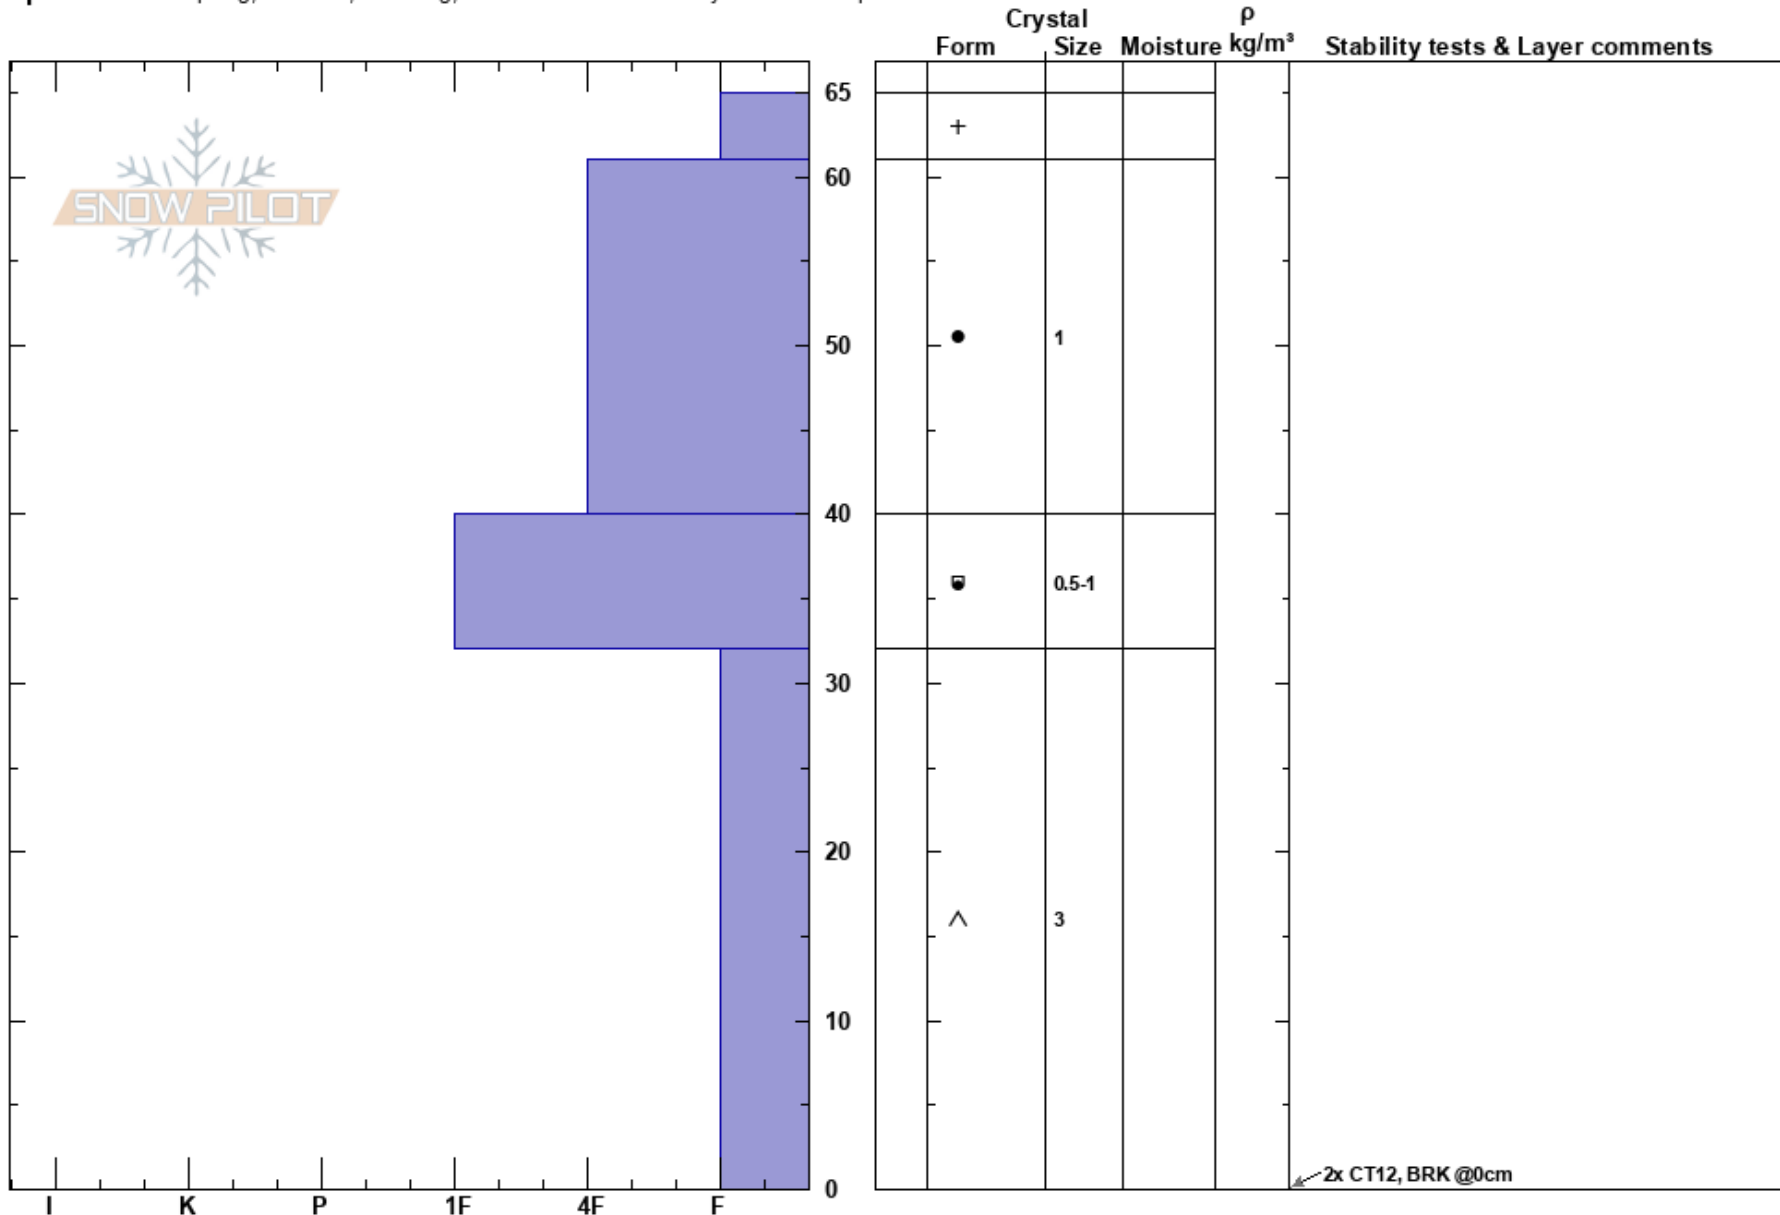

Elevation: 3400 m  
Aspect: E

Co-ord:  
Slope Angle: 24°  
Wind Loading: yes

Specifics: Collapsing, localized; Cracking; Recent avalanche activity on similar slopes

Notes: 2nd of 2 profiles. This one was skier left. GM, SS observers. Strategic mindset: assessment.