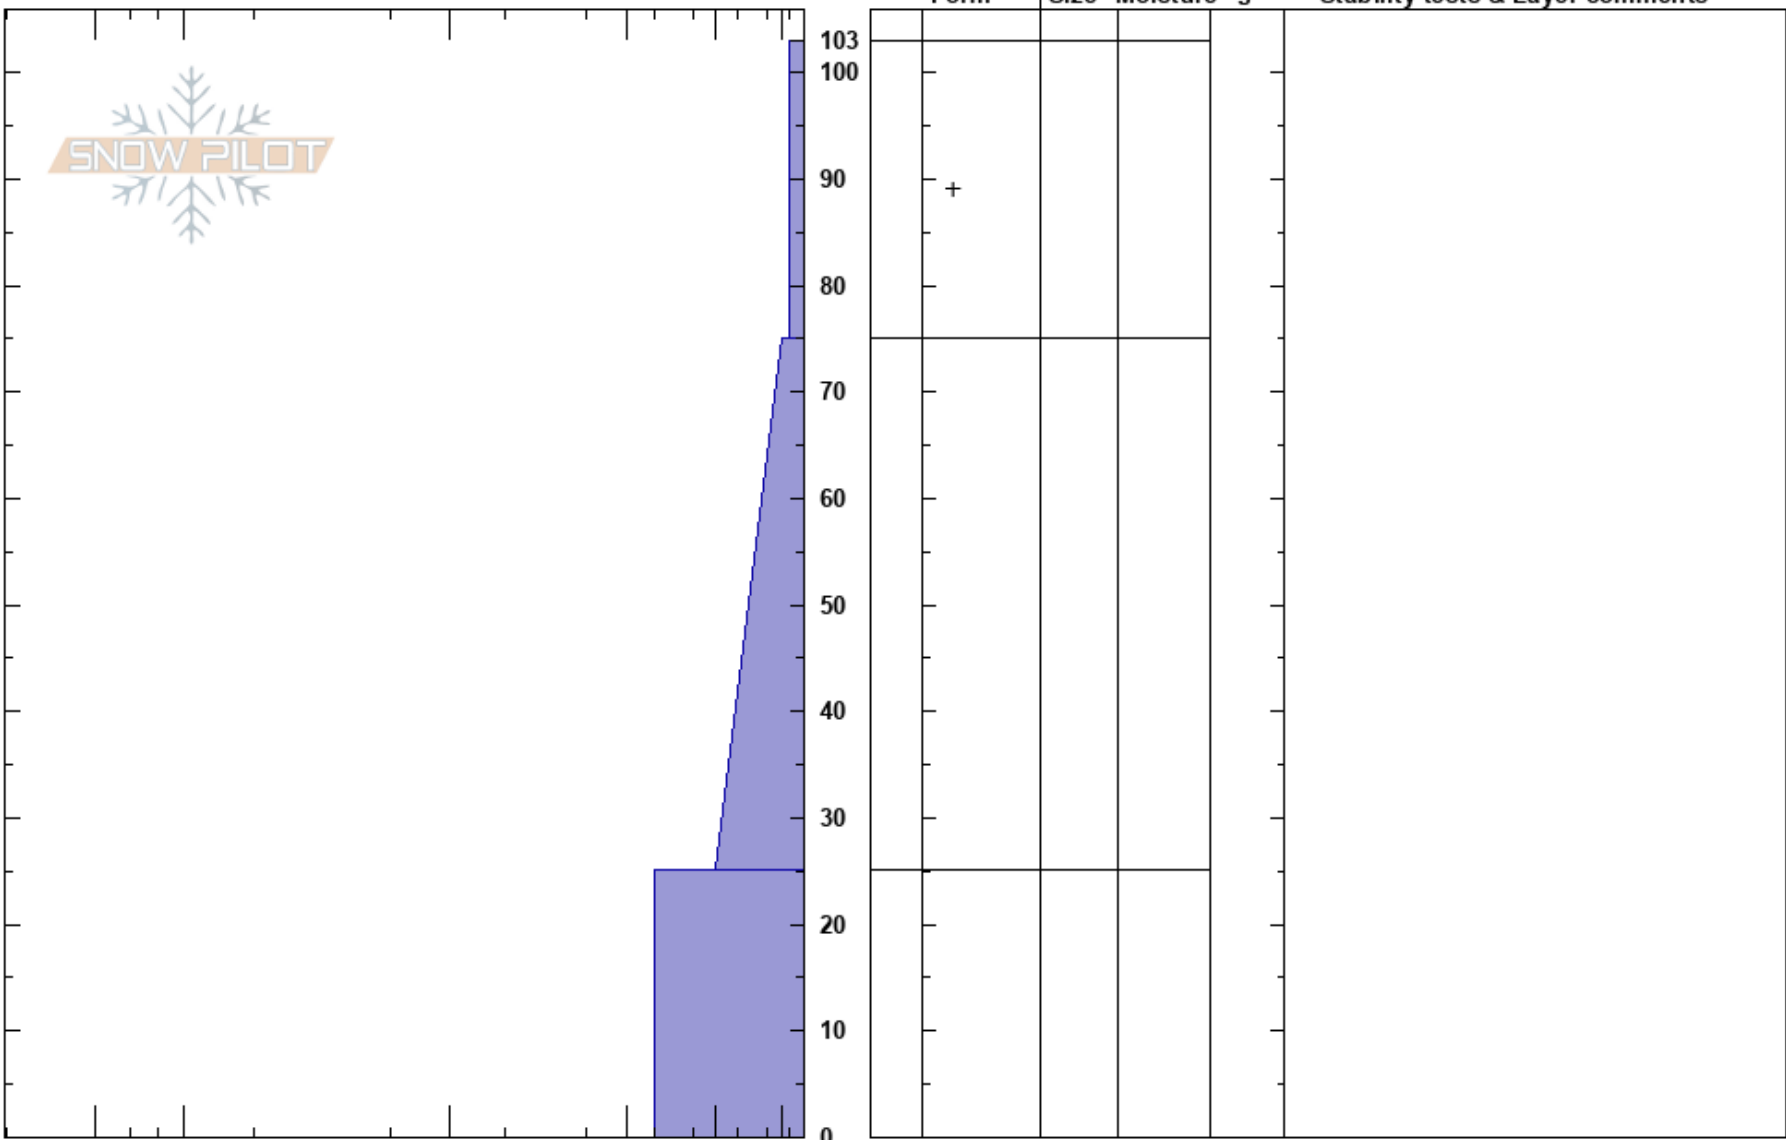

20181203 Cutler
 Wasatch Range
 UT
 Elevation: 7950 ft
 Aspect: N
 Specifics:

Jamie Bernstein
 12/03/2018 - 9:00am
 Co-ord: 41.37476N, -111.94689W
 Slope Angle: 20°
 Wind Loading: no

Stability:
 Air Temperature:
 Sky Cover: OVC
 Precipitation: S2
 Wind: Calm

HS: 103
 PS: 25 103-75cm: Problematic layer

Crystal Form Size Moisture ρ kg/m³ Stability tests & Layer comments

Notes: I K P 1F 4F F