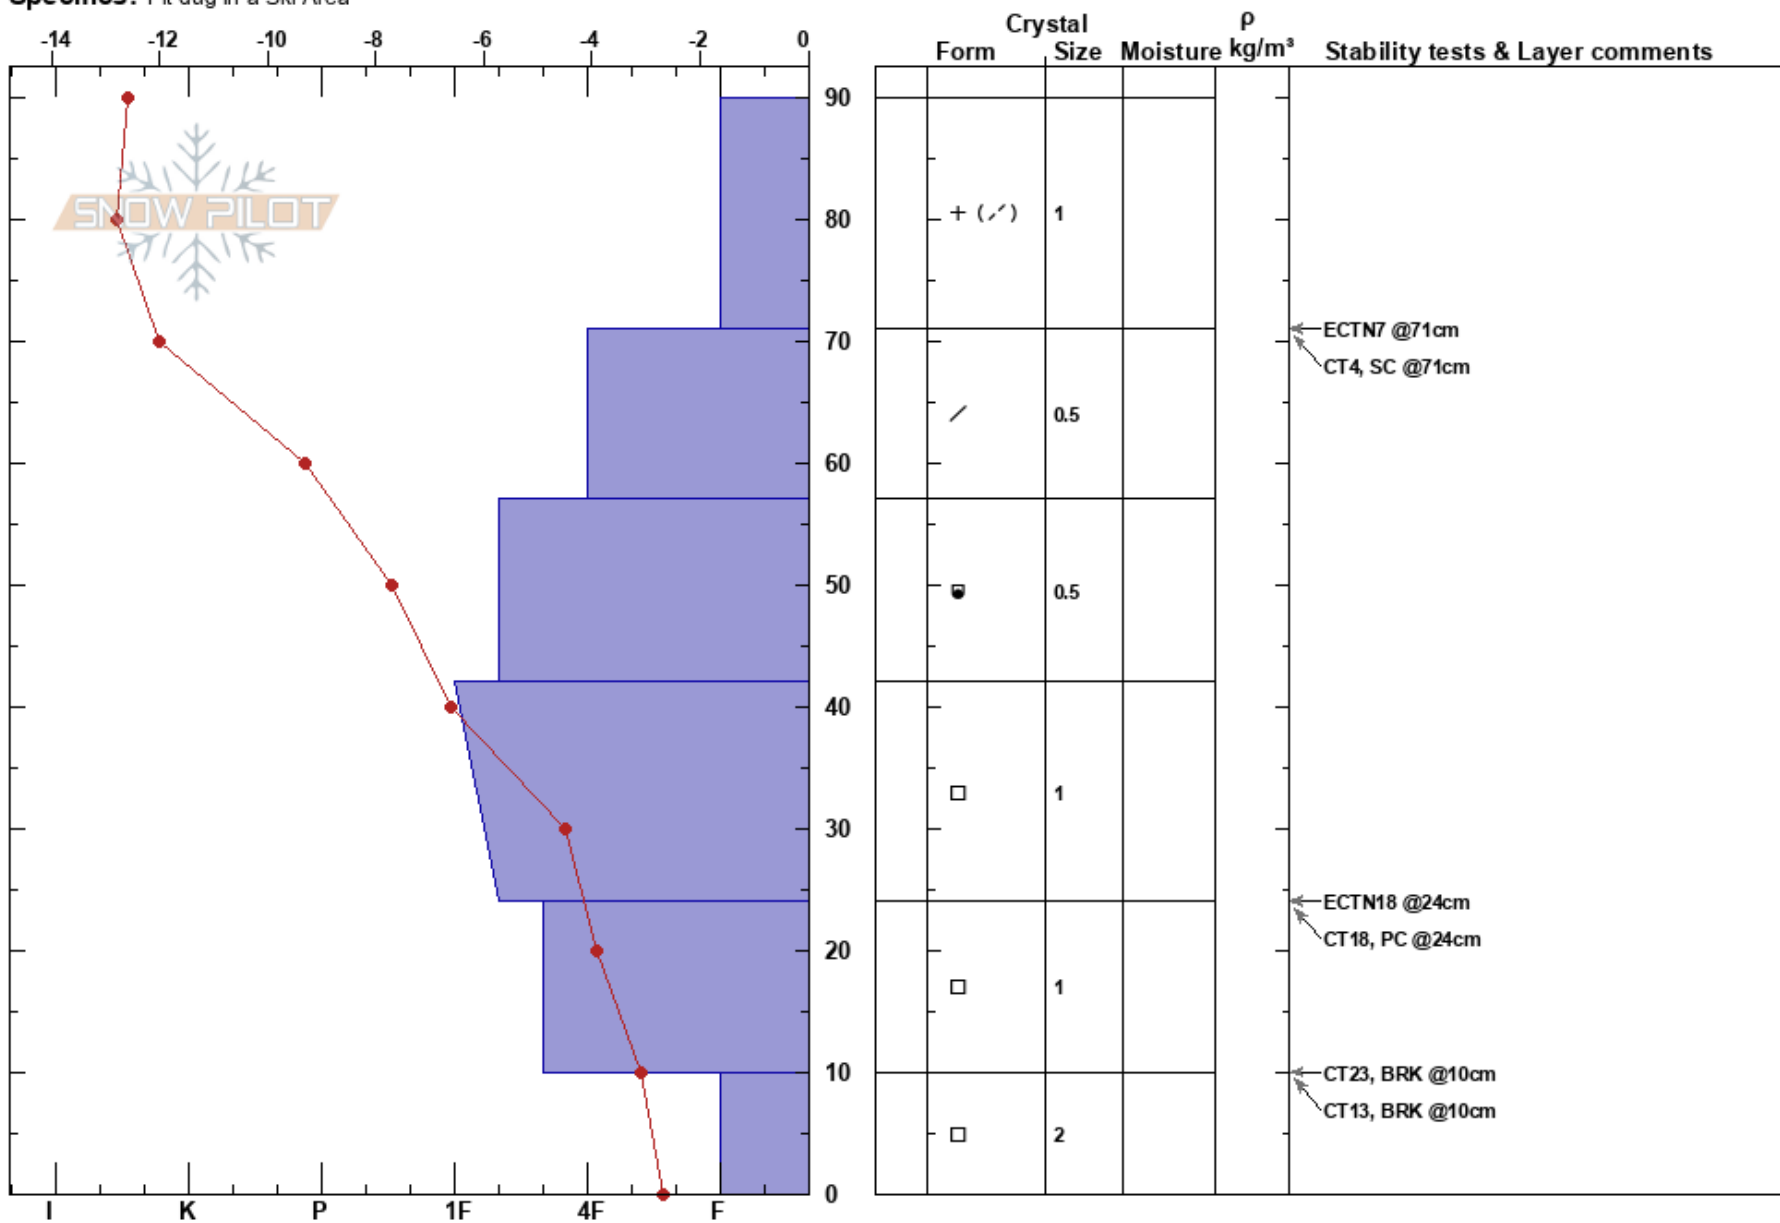

broken heart face  
 Madison Range-N  
 MT  
 Elevation: 2712 m  
 Aspect: 350°  
 Specifics: Pit dug in a Ski Area

Jack Saunders  
 12/03/2018 - 11:00am  
 Co-ord:  
 Slope Angle: 37°  
 Wind Loading: no

Stability:  
 Air Temperature: -11.5°C PF: 45  
 Sky Cover: BKN  
 Precipitation: S-1  
 Wind: Calm

Layer Notes:

Notes: