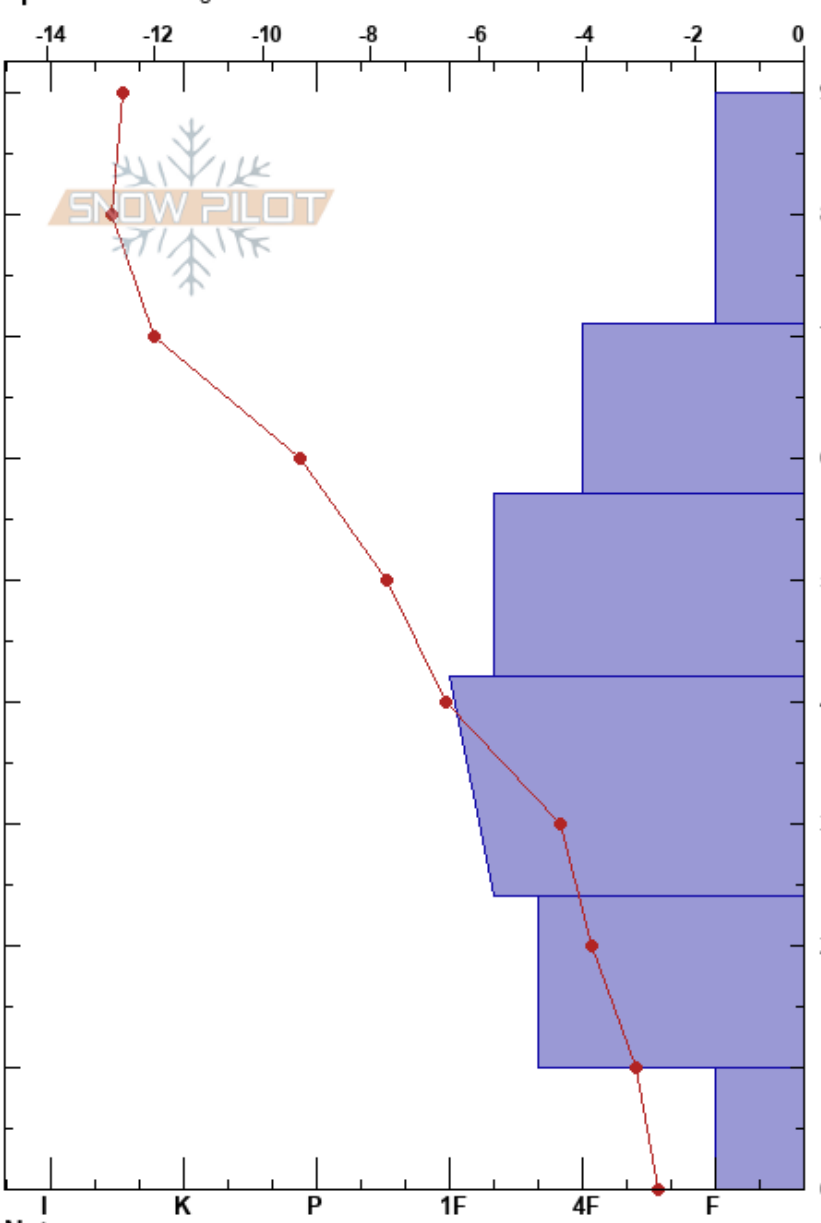

broken heart face
 Madison Range-N
 MT
 Elevation: 2712 m
 Aspect: 350°
 Specifics: Pit dug in a Ski Area

Jack Saunders
 12/03/2018 - 11:00am
 Co-ord:
 Slope Angle: 37°
 Wind Loading: no

Stability:
 Air Temperature: -11.5°C PF: 45
 Sky Cover: BKN
 Precipitation: S-1
 Wind: Calm

Layer Notes:

Form	Crystal		ρ kg/m ³	Stability tests & Layer comments
	Size	Moisture		
+ (✓)	1			
/	0.5			← ECTN7 @71cm ← CT4, SC @71cm
•	0.5			
□	1			
□	1			← ECTN18 @24cm ← CT18, PC @24cm
□	2			← CT23, BRK @10cm ← CT13, BRK @10cm