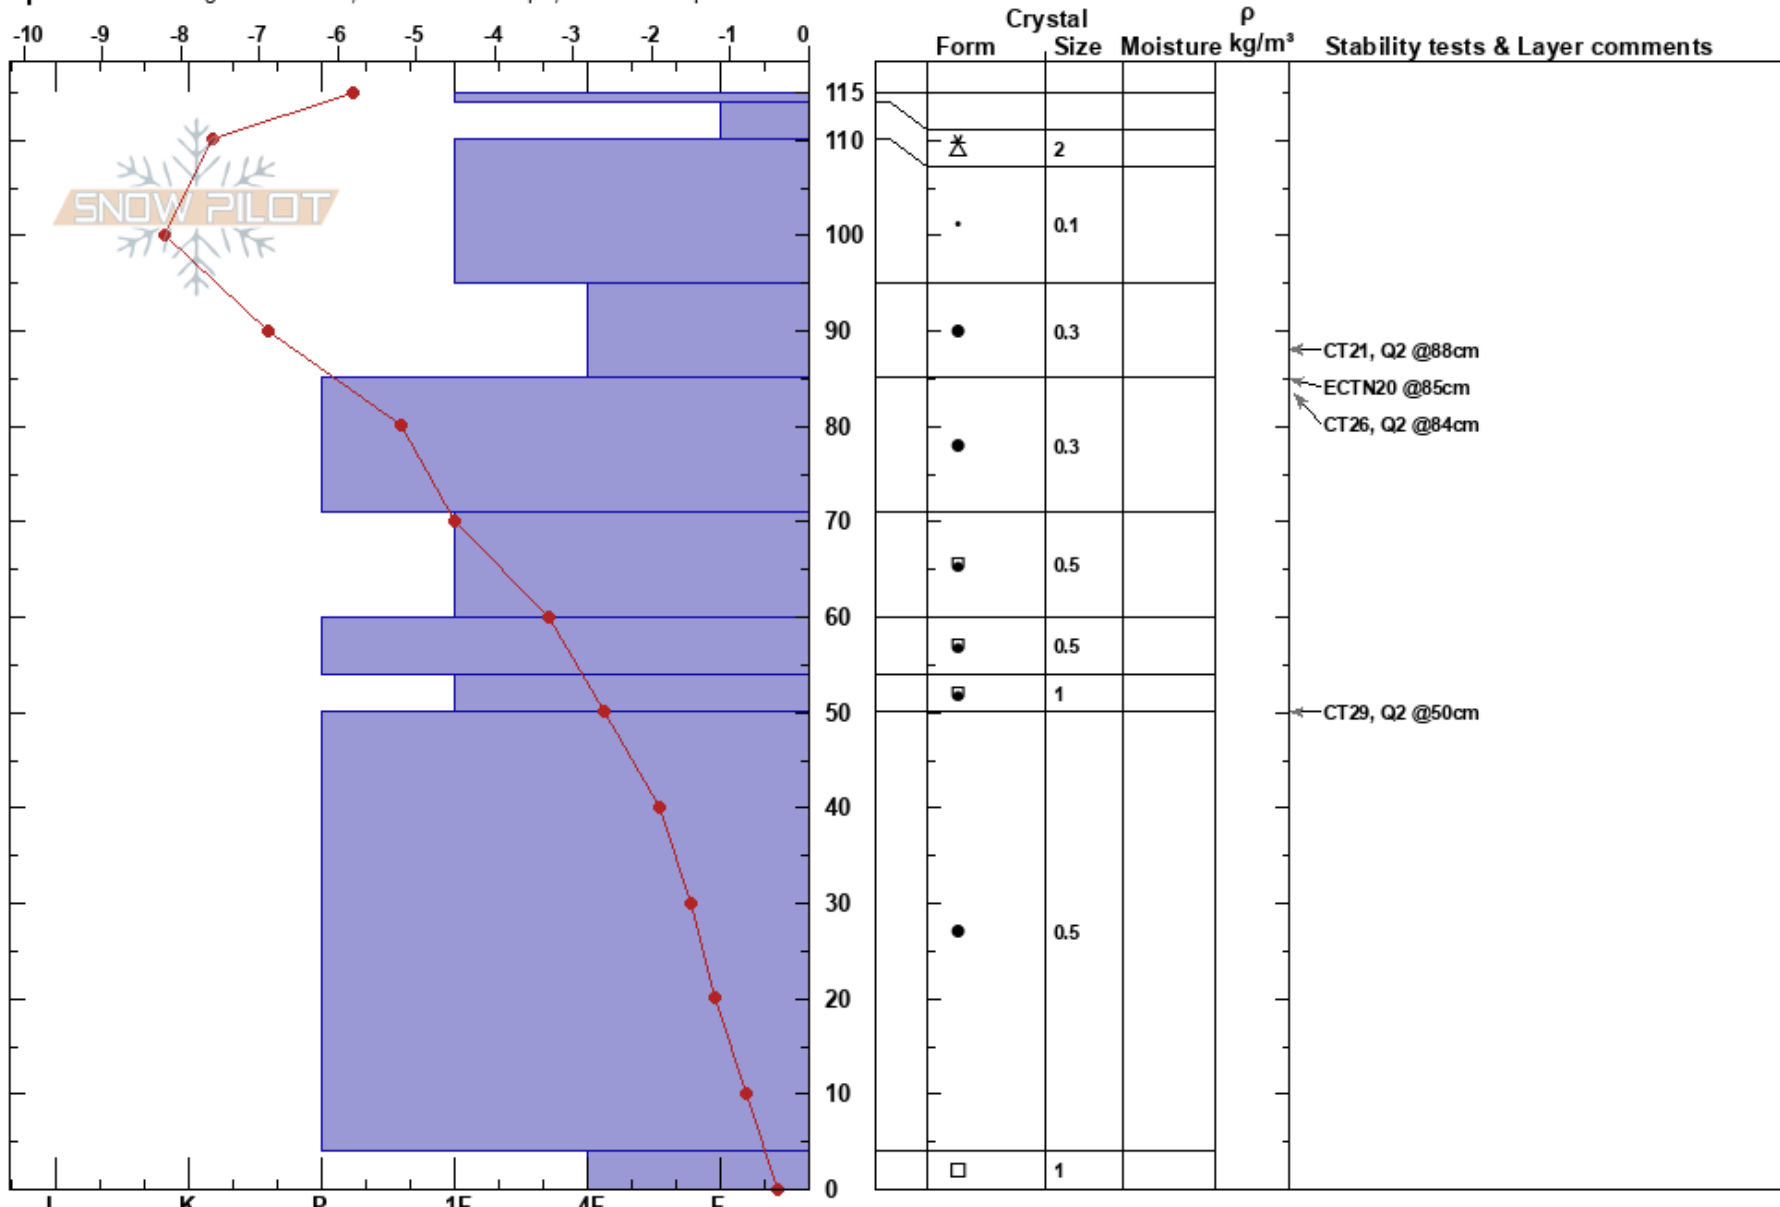

castro's face
 Madison Range-N
 MT
 Elevation: 9750 ft
 Aspect: 130°

yunce ueland
 11/29/2018 - 11:43am
 Co-ord: 45.27284N, -111.44815W
 Slope Angle: 35°
 Wind Loading:

Stability: Good
 Air Temperature:
 Sky Cover: SCT
 Precipitation: NO
 Wind: Calm

HS: 115
 PS: 5 95-85cm: Problematic layer

Specifics: Pit dug in a Ski Area; Ski tracks on slope; We skied slope

Notes: I like what I see here. Overall a stable snowpack. We'll see what the future holds. But today I like it.