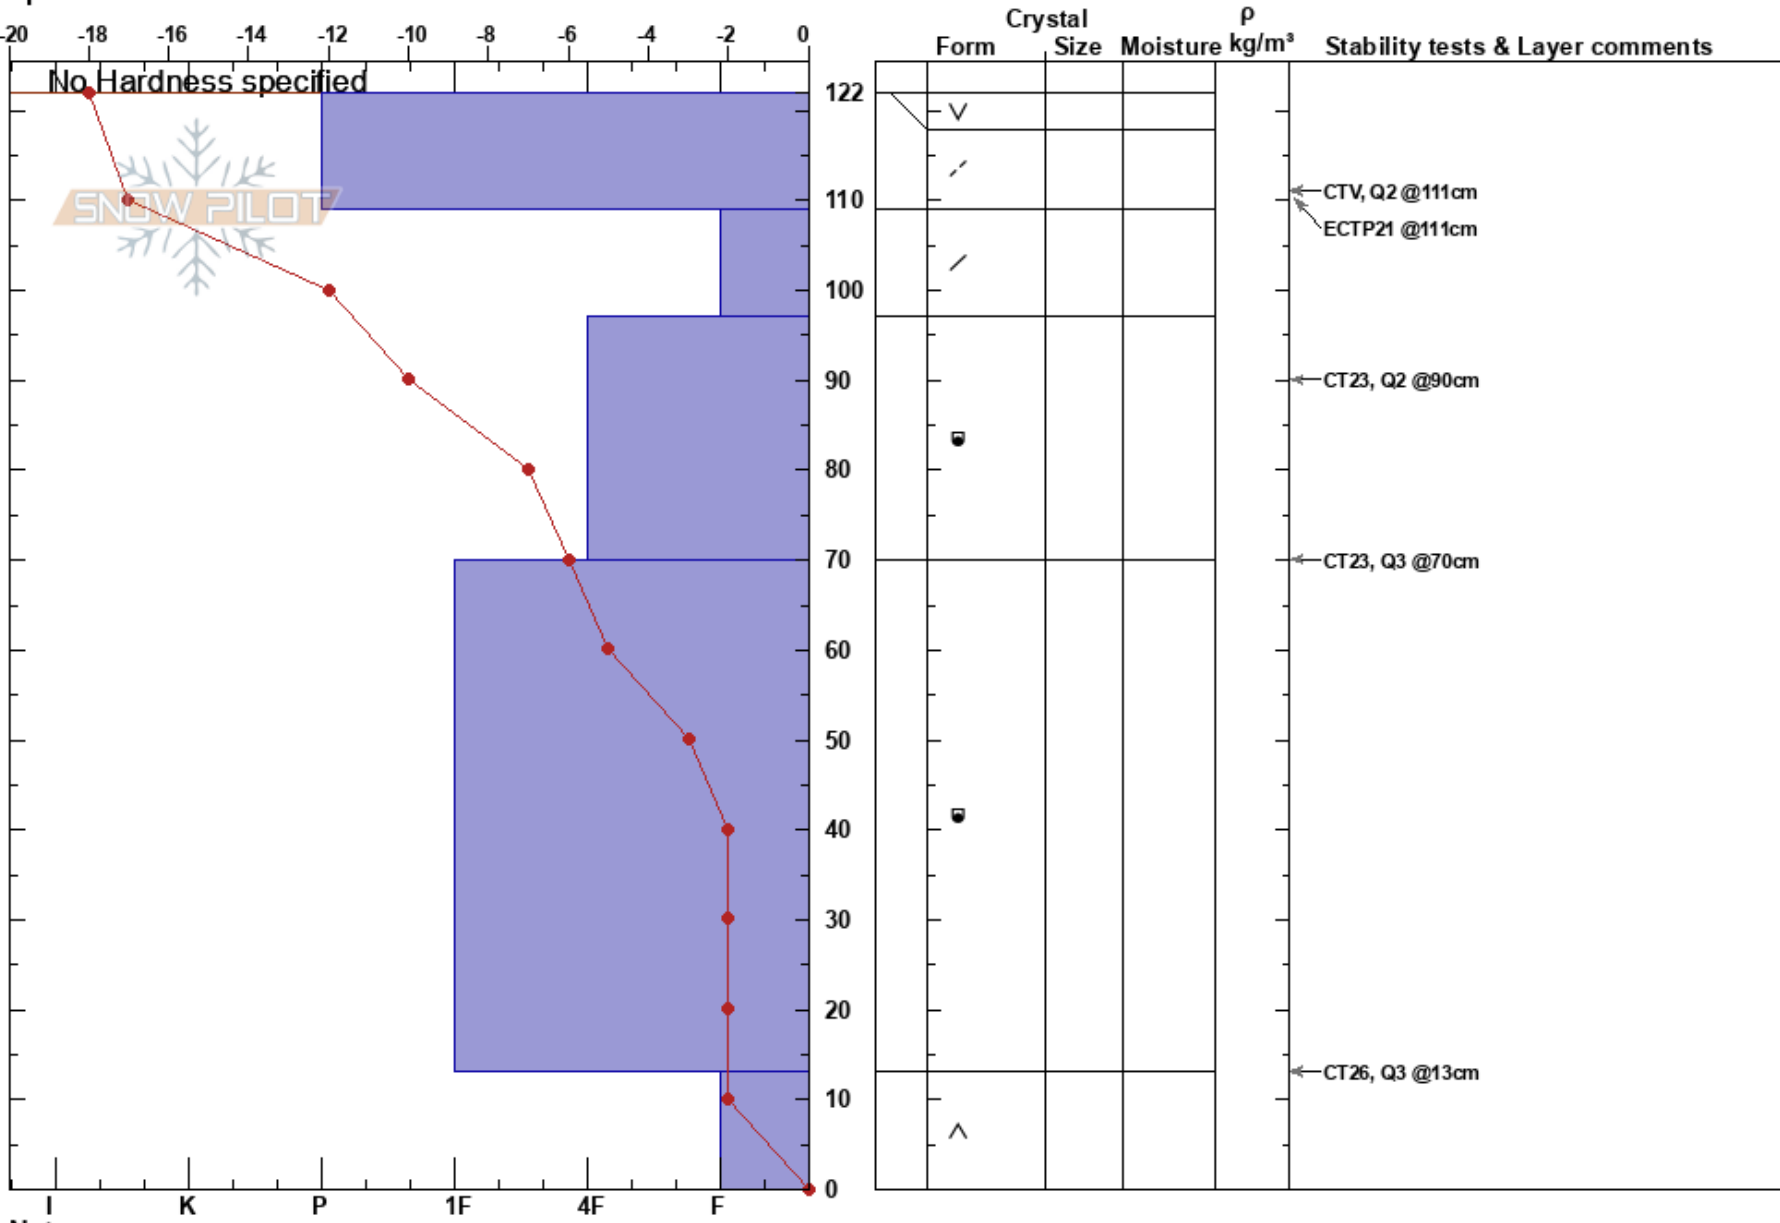

3 Tear  
 Rattlesnake Mtns  
 MT  
 Elevation: 7670 ft  
 Aspect: 90°  
 Specifics:

Joshua Tapp  
 01/04/2017 - 12:00pm  
 Co-ord:  
 Slope Angle: 32°  
 Wind Loading: yes

Stability:  
 Air Temperature: -18°C  
 Sky Cover: CLR  
 Precipitation: NO  
 Wind: E Moderate

HS: 122  
 Layer Notes:  
 13-0cm: Problematic layer

Notes: