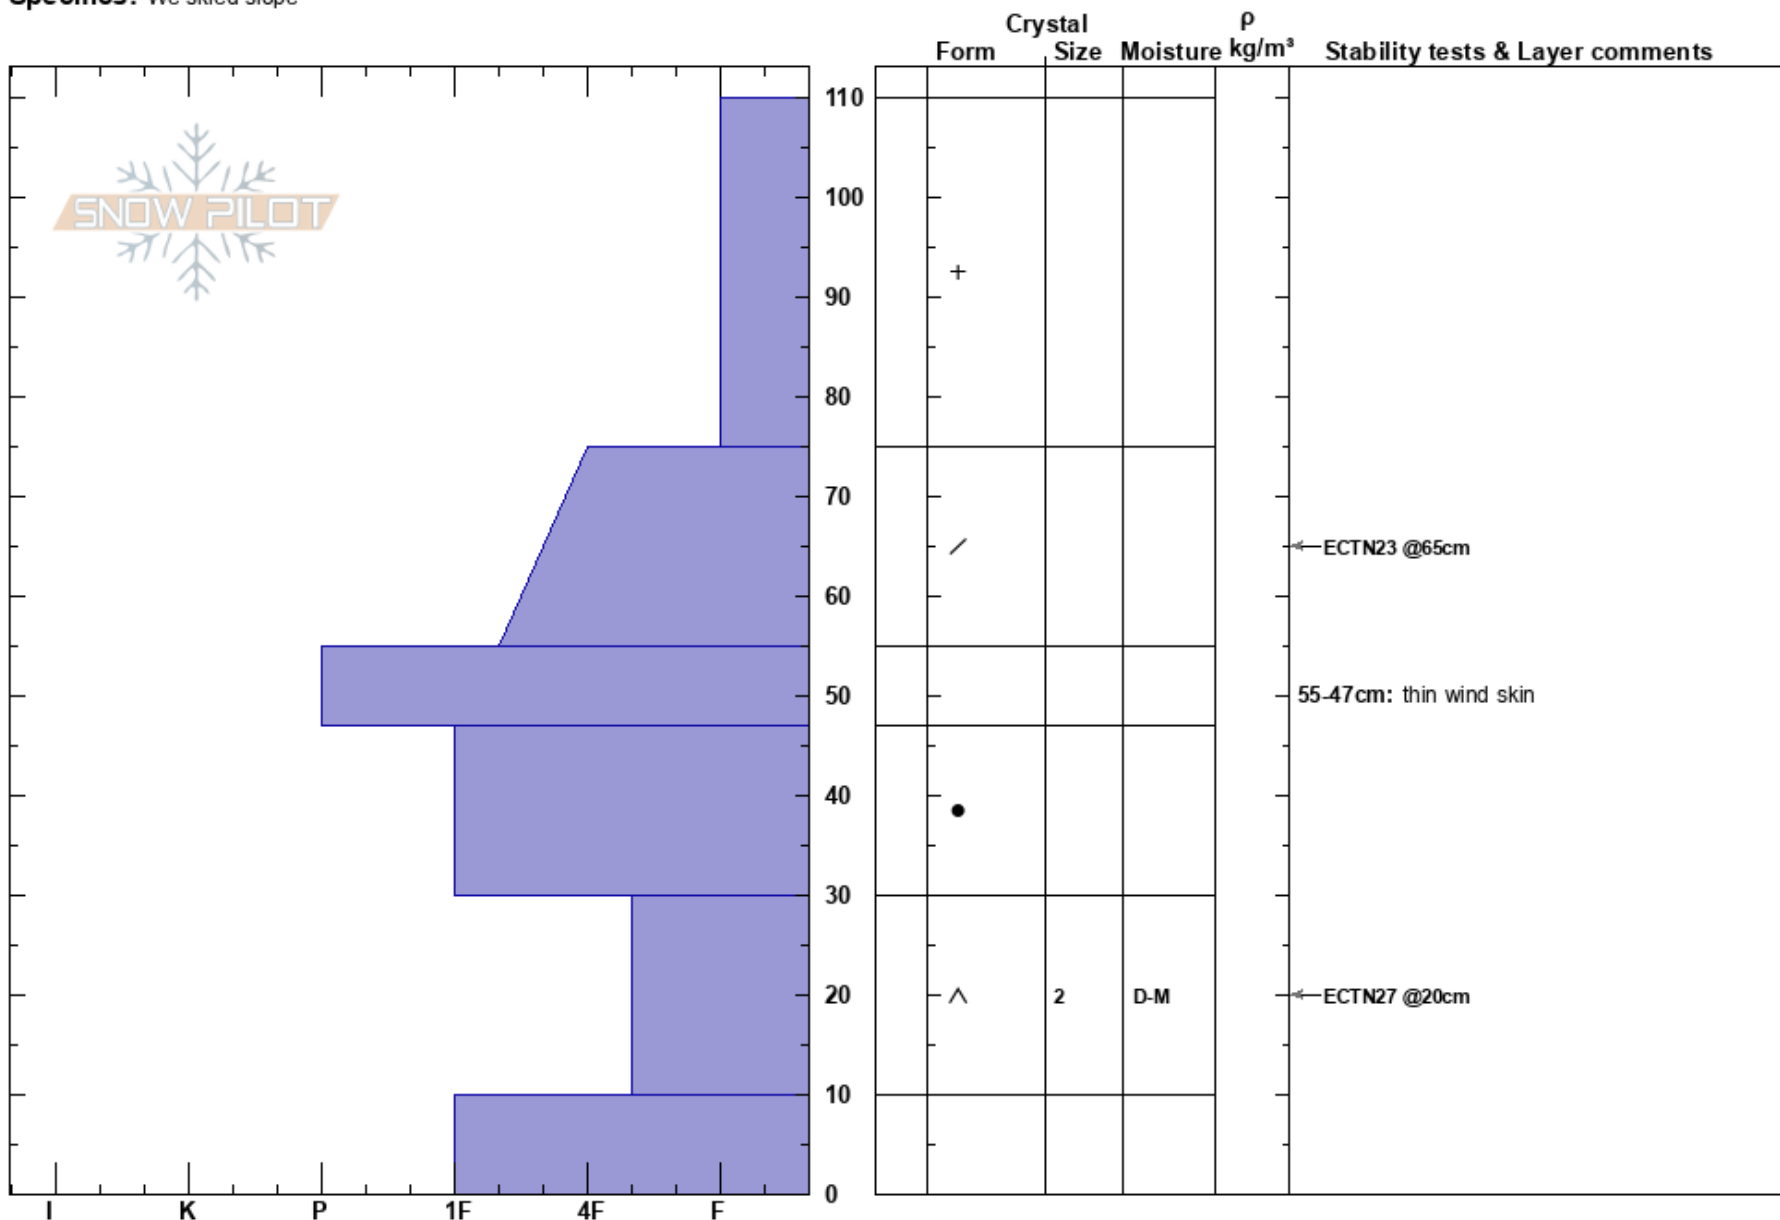

east Barronette
Absaroka Range
MT
Elevation: 8500 ft
Aspect: 100°
Specifics: We skied slope

Beau Fredlund
01/03/2017 - 3:00pm
Co-ord: 44.94446N, -110.09693E
Slope Angle: 32°
Wind Loading: no

Stability: **HS: 110**
Air Temperature: -20°C
Sky Cover: BKN
Precipitation: S-1
Wind: W Light Breeze

PS: 35
55-47cm: thin wind skin
30-10cm: Problematic layer

Notes: No collapsing, despite a thin/ faceted snowpack and lots of trailbreaking.