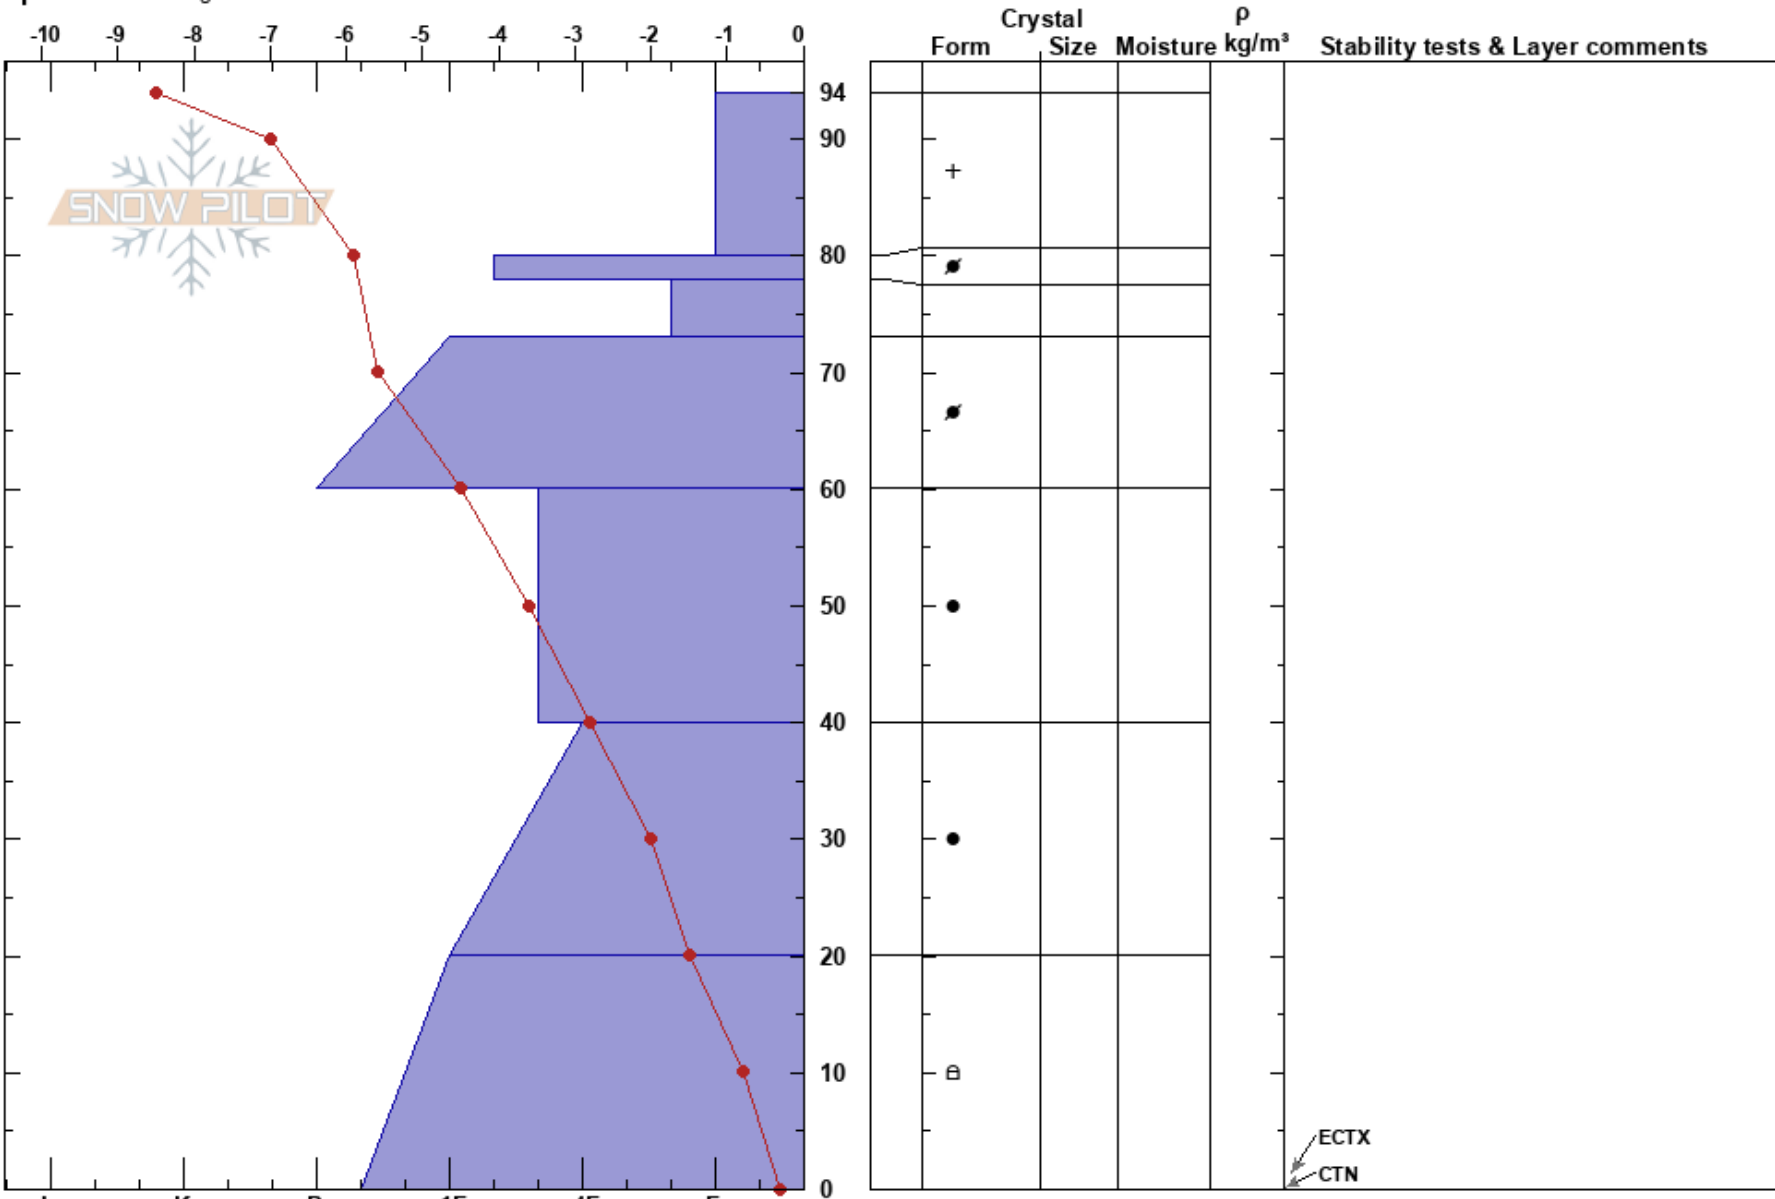

Marx
 Madison Range-N
 MT
 Elevation:
 Aspect:
 Specifics: Pit dug in a Ski Area

Jon Ueland
 11/18/2018 - 12:00pm
 Co-ord:
 Slope Angle:
 Wind Loading:

Stability:
 Air Temperature:
 Sky Cover:
 Precipitation:
 Wind:

Layer Notes:
 80-78cm: Problematic layer

Notes: