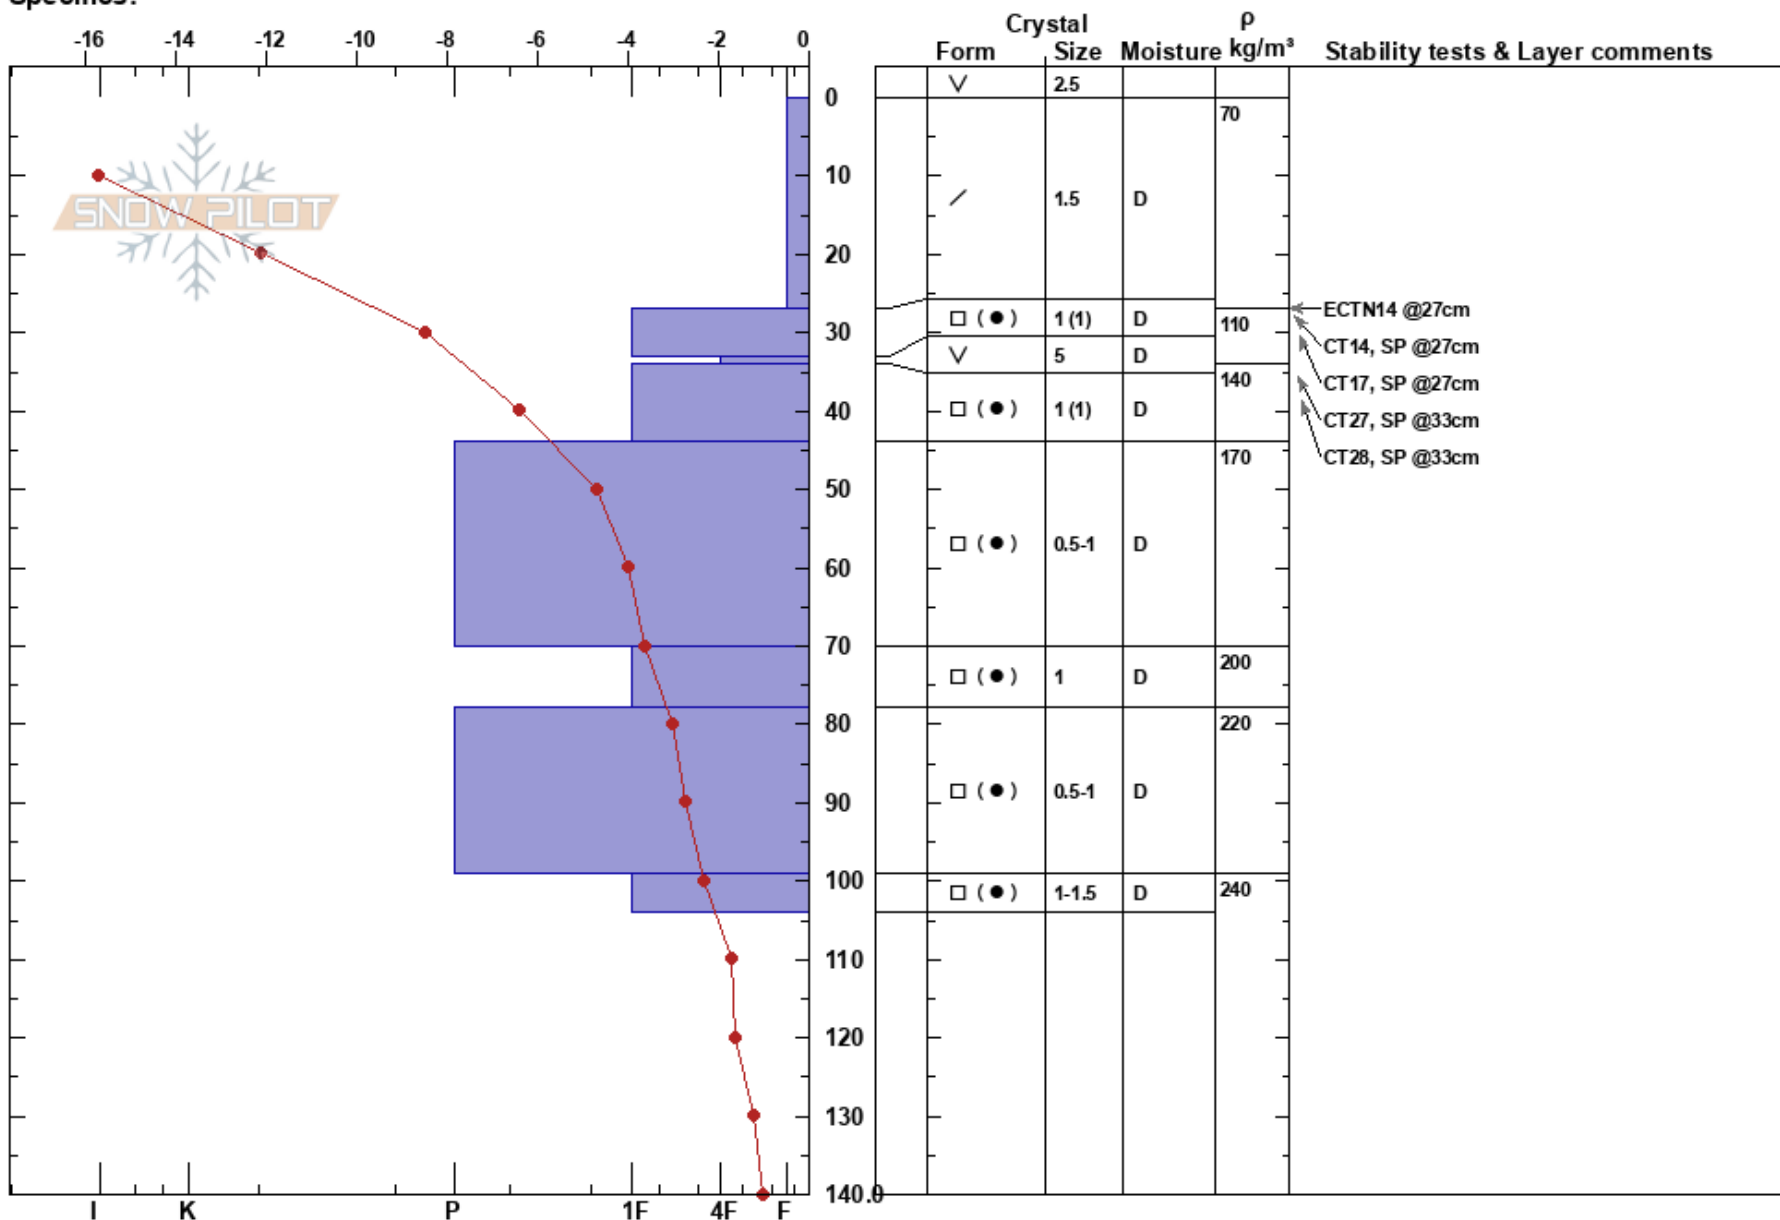

Snow Fall Lodge  
 Selkirks  
 BC  
 Elevation: 1650 m  
 Aspect: S  
 Specifics:

Veronika Lukesova  
 06/02/2019 - 11:15  
 Co-ord:  
 Slope Angle: 25°  
 Wind Loading:

Stability:  
 Air Temperature: -15.5°C PF: 40  
 Sky Cover: CLR  
 Precipitation: NO  
 Wind: Calm

Layer Notes:

Notes: