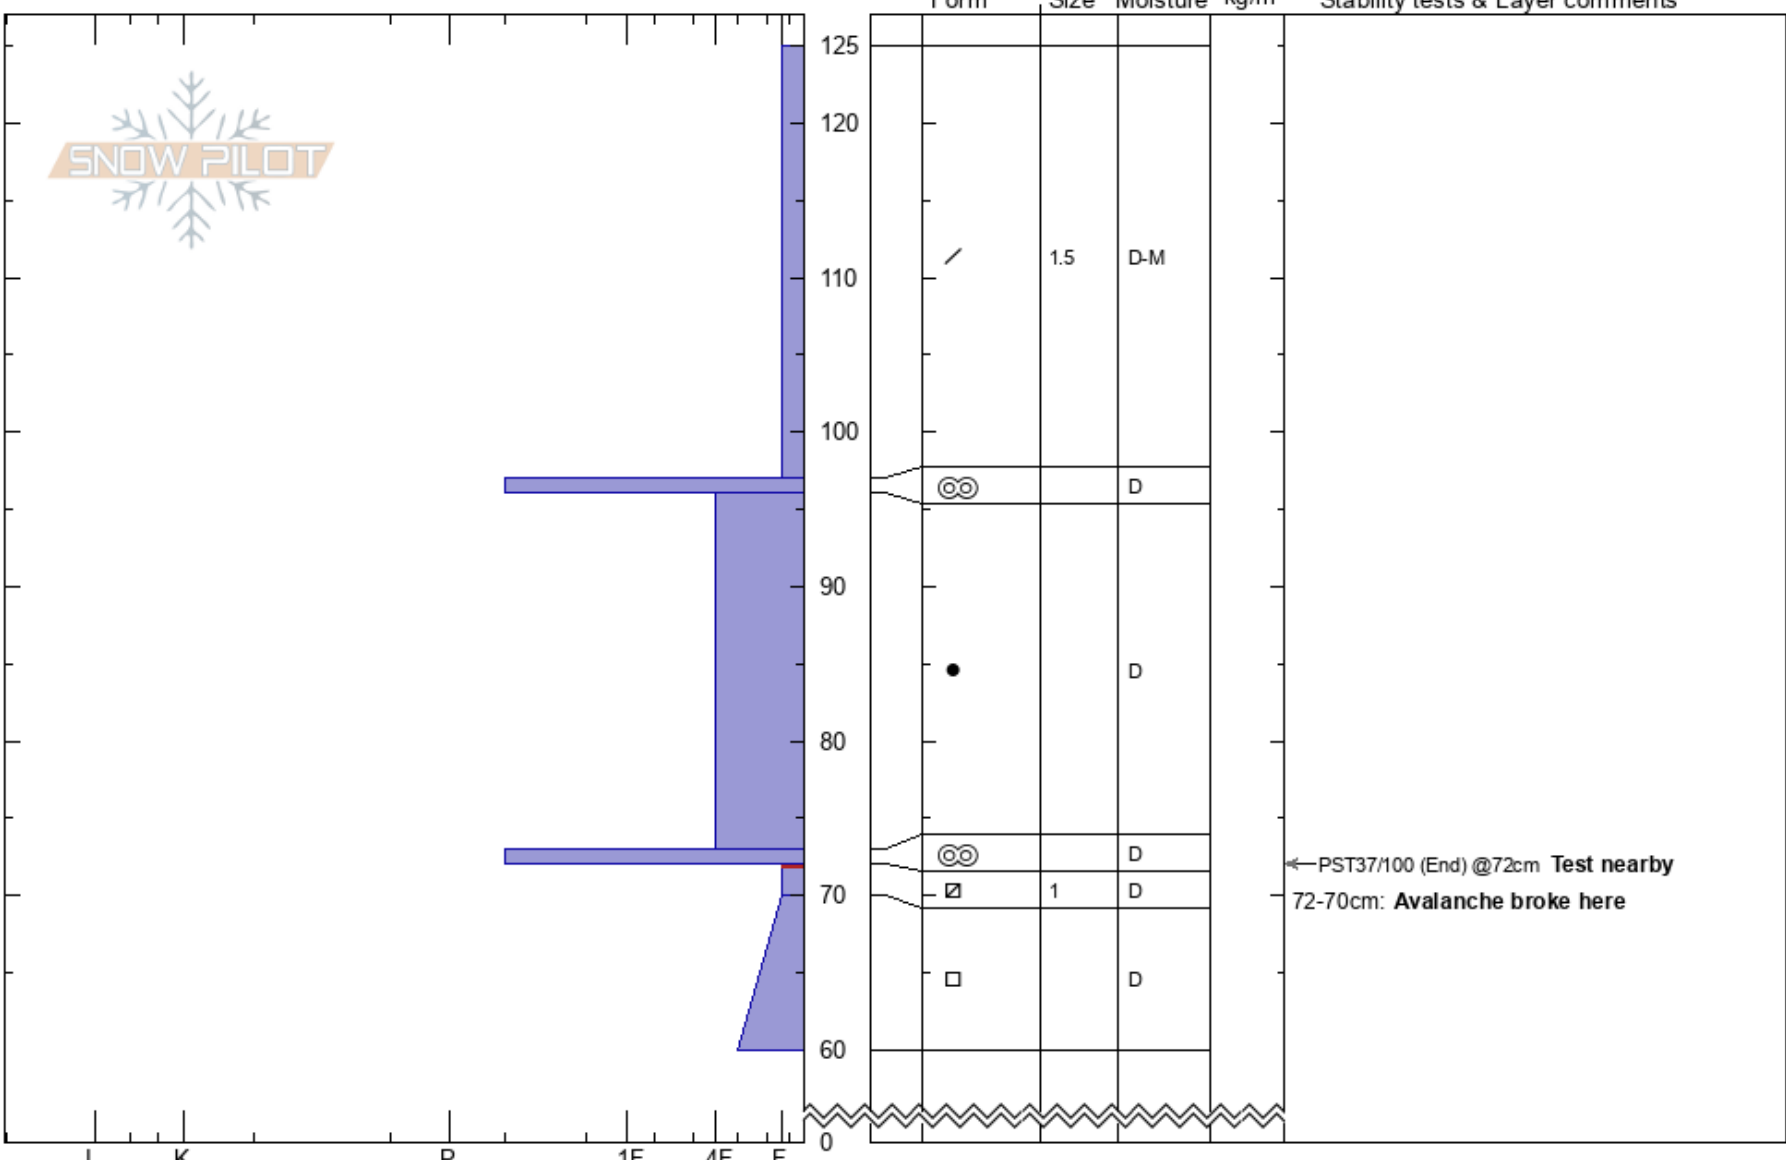

PF: 120

72-70cm: **Avalanche broke here**

CO

Co-ord: 13S 326634W 4308268N

Sky Cover: **FEW**

PS: 40

72-70cm: **Problematic layer**

Elevation: **9693 ft**

Slope Angle: **37°**

Precipitation: **NO**

Wind: **Calm**

Aspect: **E**

Wind Loading: **no**

Specifics: Pit is adjacent to avalanche: **flank**; Recent activity on similar slopes; **Ski tracks on slope**

Notes: