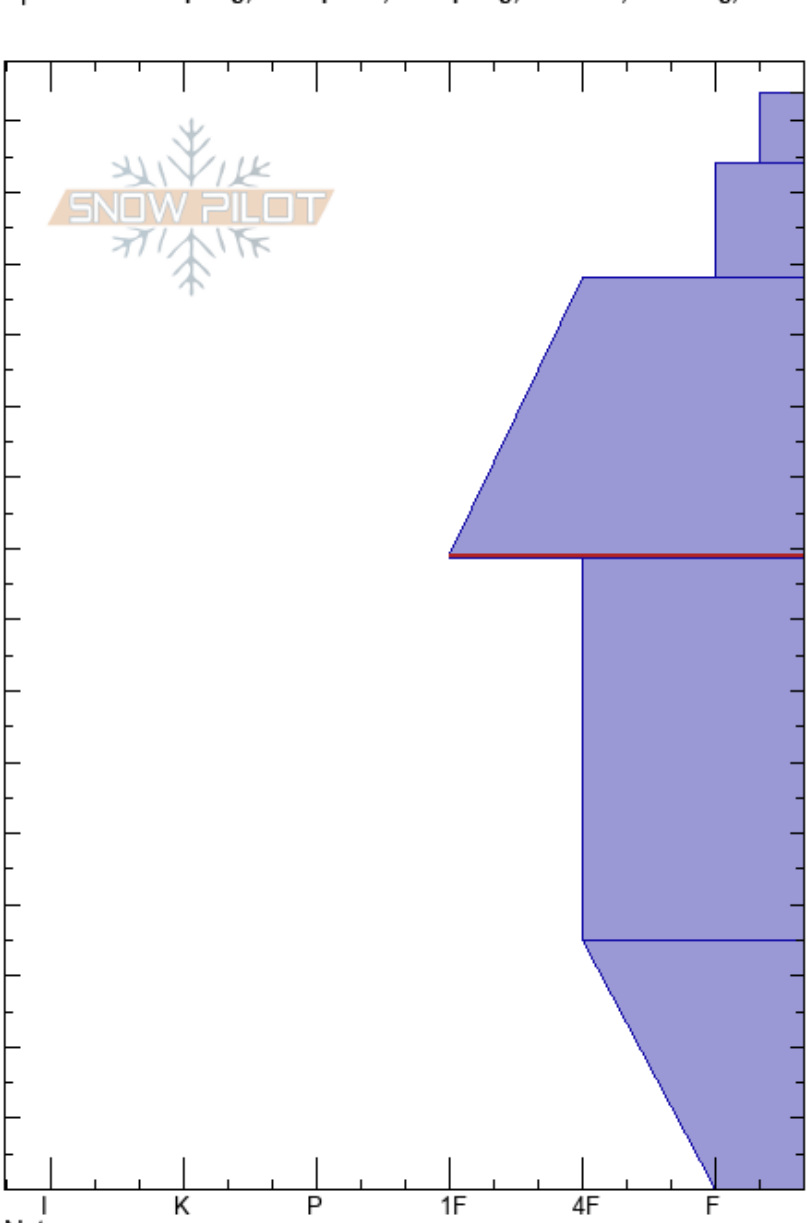

Mount Bethel
Front Range
CO
 Elevation: **11569 ft**
 Aspect: **N**
 Specifics: **Collapsing, widespread; Collapsing, localized; Cracking; We skied slope**

Ryan Lewthwaite
03/02/2020 - 1:13pm
 Co-ord: **39.71500N, -105.87490W**
 Slope Angle: **24°**
 Wind Loading: **yes**

Stability: **fair**
 Air Temperature: **-6.6°C**
 Sky Cover: **OVC**
 Precipitation: **S1**
 Wind: **NW Moderate**

HS: **154**
 PF: **38**
 PS: **27**
 Layer Notes: **89-88.5cm: Problematic layer**

Height (cm)	Crystal		Moisture	ρ kg/m ³	Stability tests & Layer comments
	Form	Size			
154	+r				
150	+	1			
140	/	1			
130					← CT21, SC @132cm ← CT14, RP @131cm
110	□	0.5-1			
90	⊙				← PST82/100 (Arr) @88cm
60	□	1-3			← STM @59cm
20		3-5			
0					← ECTX