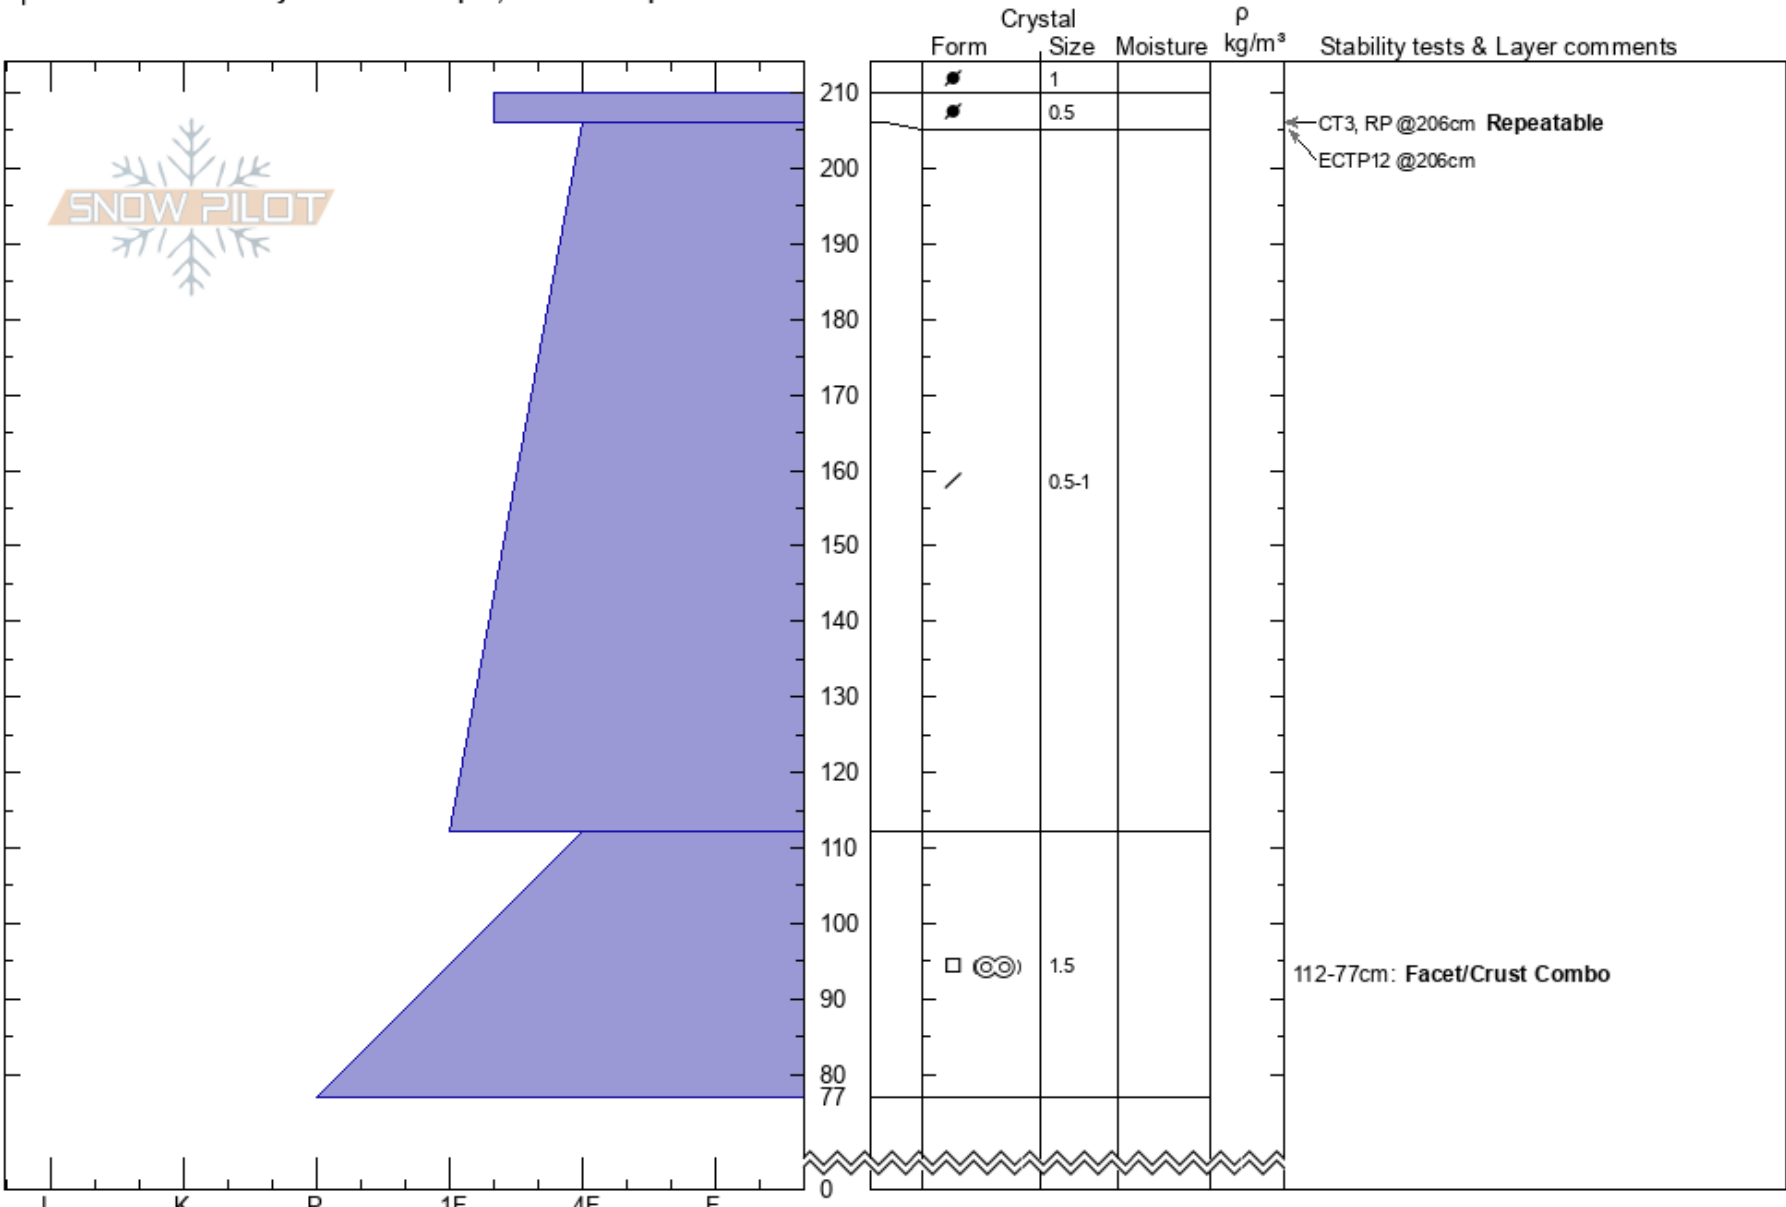

Green Knoll
Front Range
CO
 Elevation: **11103 ft**
 Aspect: **N**
 Specifics: **Recent activity on different slopes; We skied slope**

Ryan Lewthwaite
02/15/2020 - 2:40pm
 Co-ord: **40.38711N, -105.87722W**
 Slope Angle: **31°**
 Wind Loading: **yes**

Stability: **fair**
 Air Temperature: **-8.3°C**
 Sky Cover: **OVC**
 Precipitation: **S-1**
 Wind: **SW Moderate**

HS: **210**
 PF: **41**
 PS: **27**
 Layer Notes:
 210-206cm: **Problematic layer**
 112-77cm: **Facet/Crust Combo**