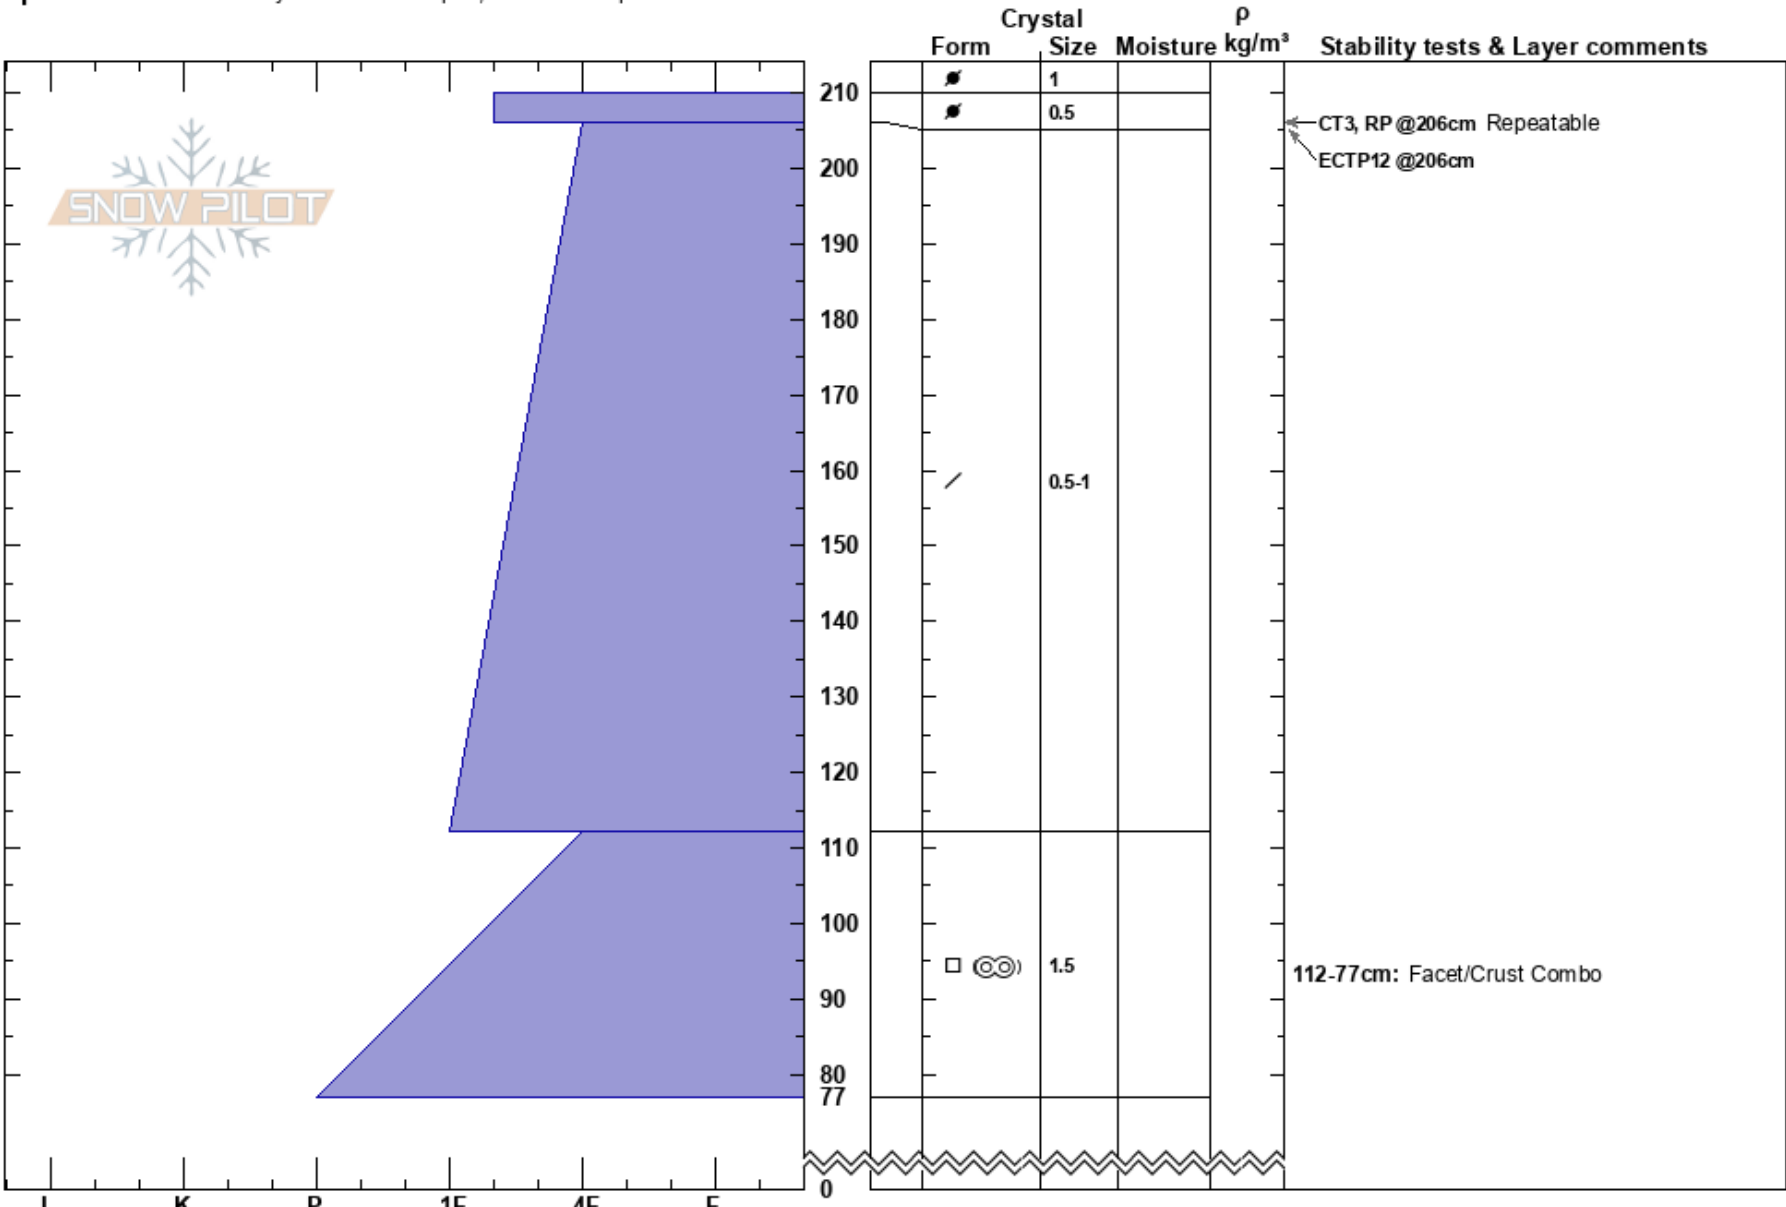

Green Knoll Ryan Lewthwaite
 Front Range 02/15/2020 - 2:40pm
 CO Co-ord: 40.38711N, -105.87722W
 Elevation: 11103 ft Slope Angle: 31°
 Aspect: N Wind Loading: yes
 Specifics: Recent activity on different slopes; We skied slope

Stability: Fair HS:210 Layer Notes:
 Air Temperature: -8.3°C PF: 41 210-206cm: Problematic layer
 Sky Cover: OVC PS: 27 112-77cm: Facet/Crust Combo
 Precipitation: S-1
 Wind: SW Moderate

Notes: