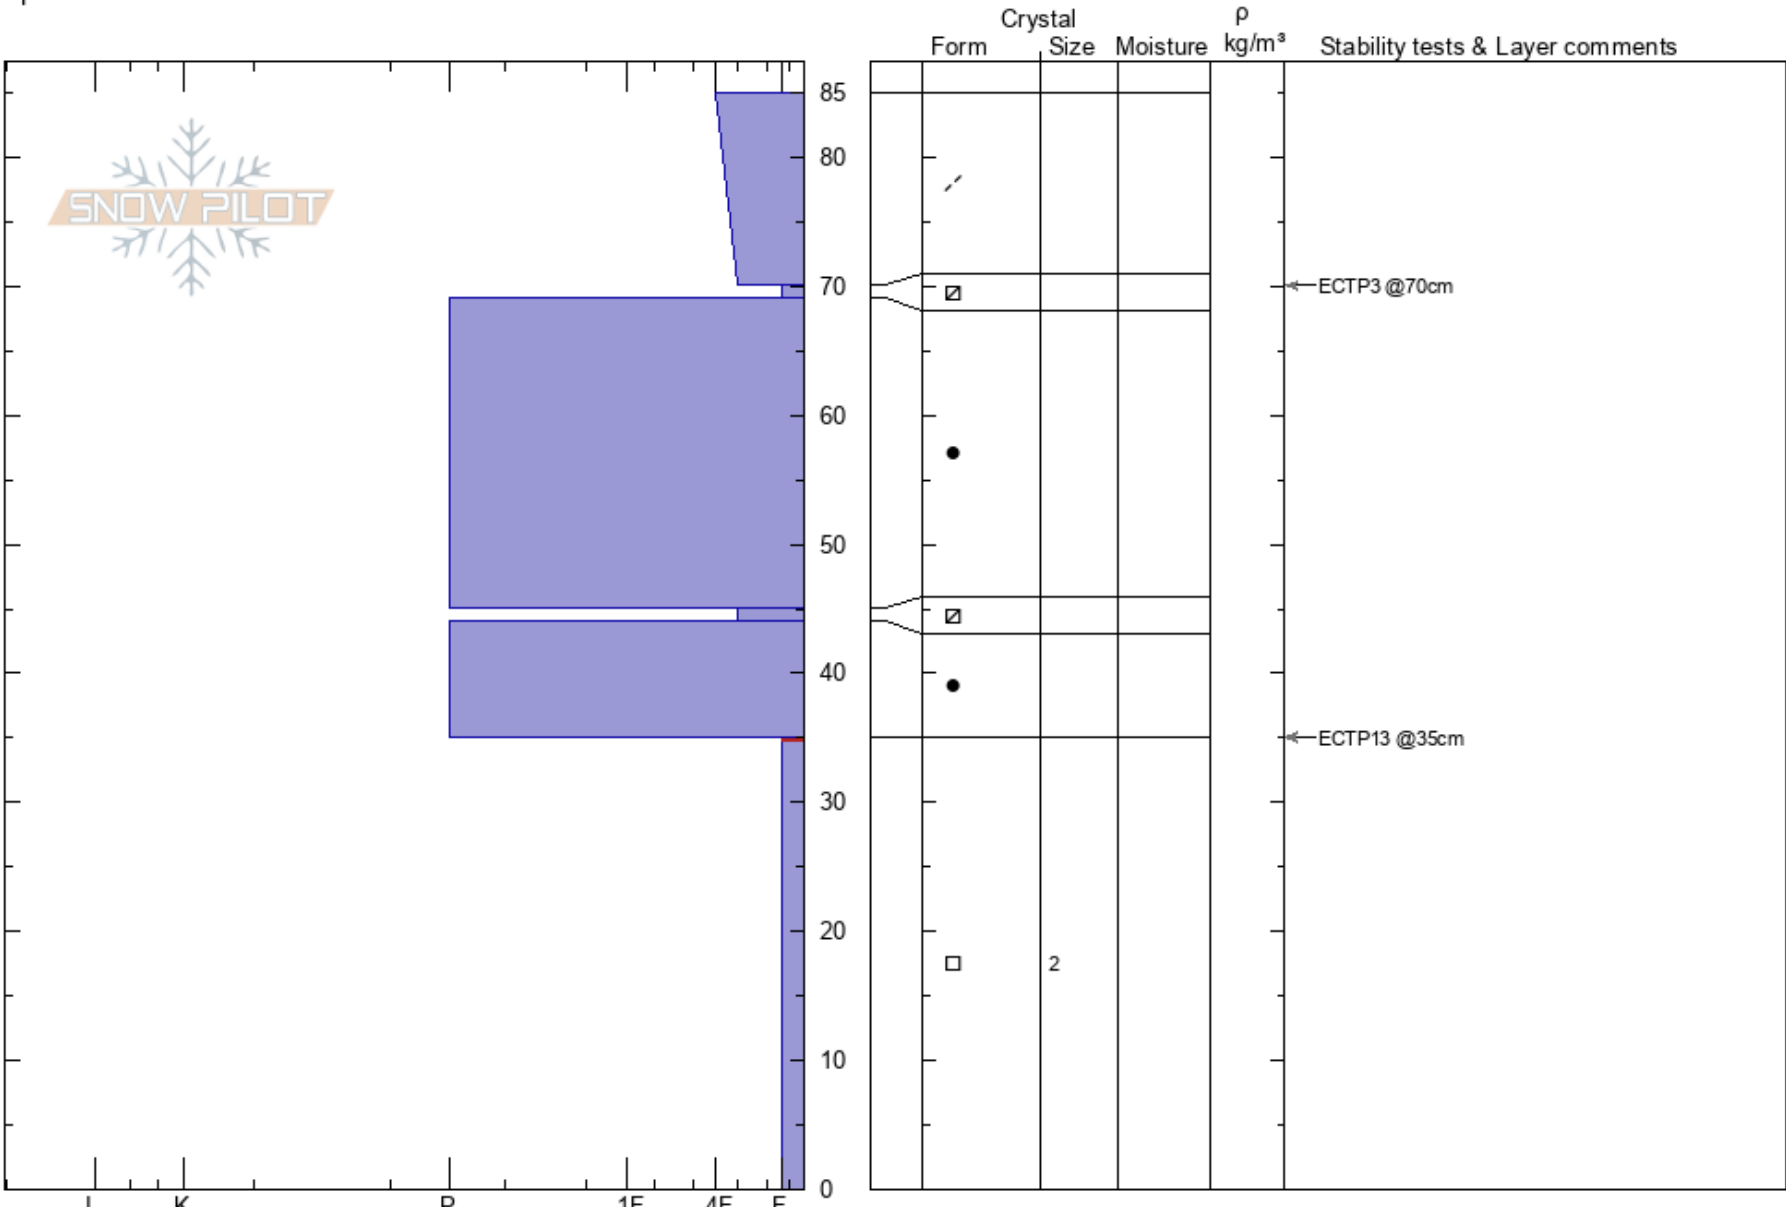

Idiot's Cornice- LP
Vail/Summit County
CO
 Elevation: **12299 ft**
 Aspect: **E**
 Specifics:

Kreston Rohrig
01/26/2020 - 12:00pm
 Co-ord: **39.66073N, -105.89398W**
 Slope Angle: **29°**
 Wind Loading: **previous**

Stability: **HS: 85**
 Air Temperature:
 Sky Cover: **FEW**
 Precipitation: **NO**
 Wind: **W Moderate**
 Layer Notes:
 35-0cm: **Problematic layer**

Notes: