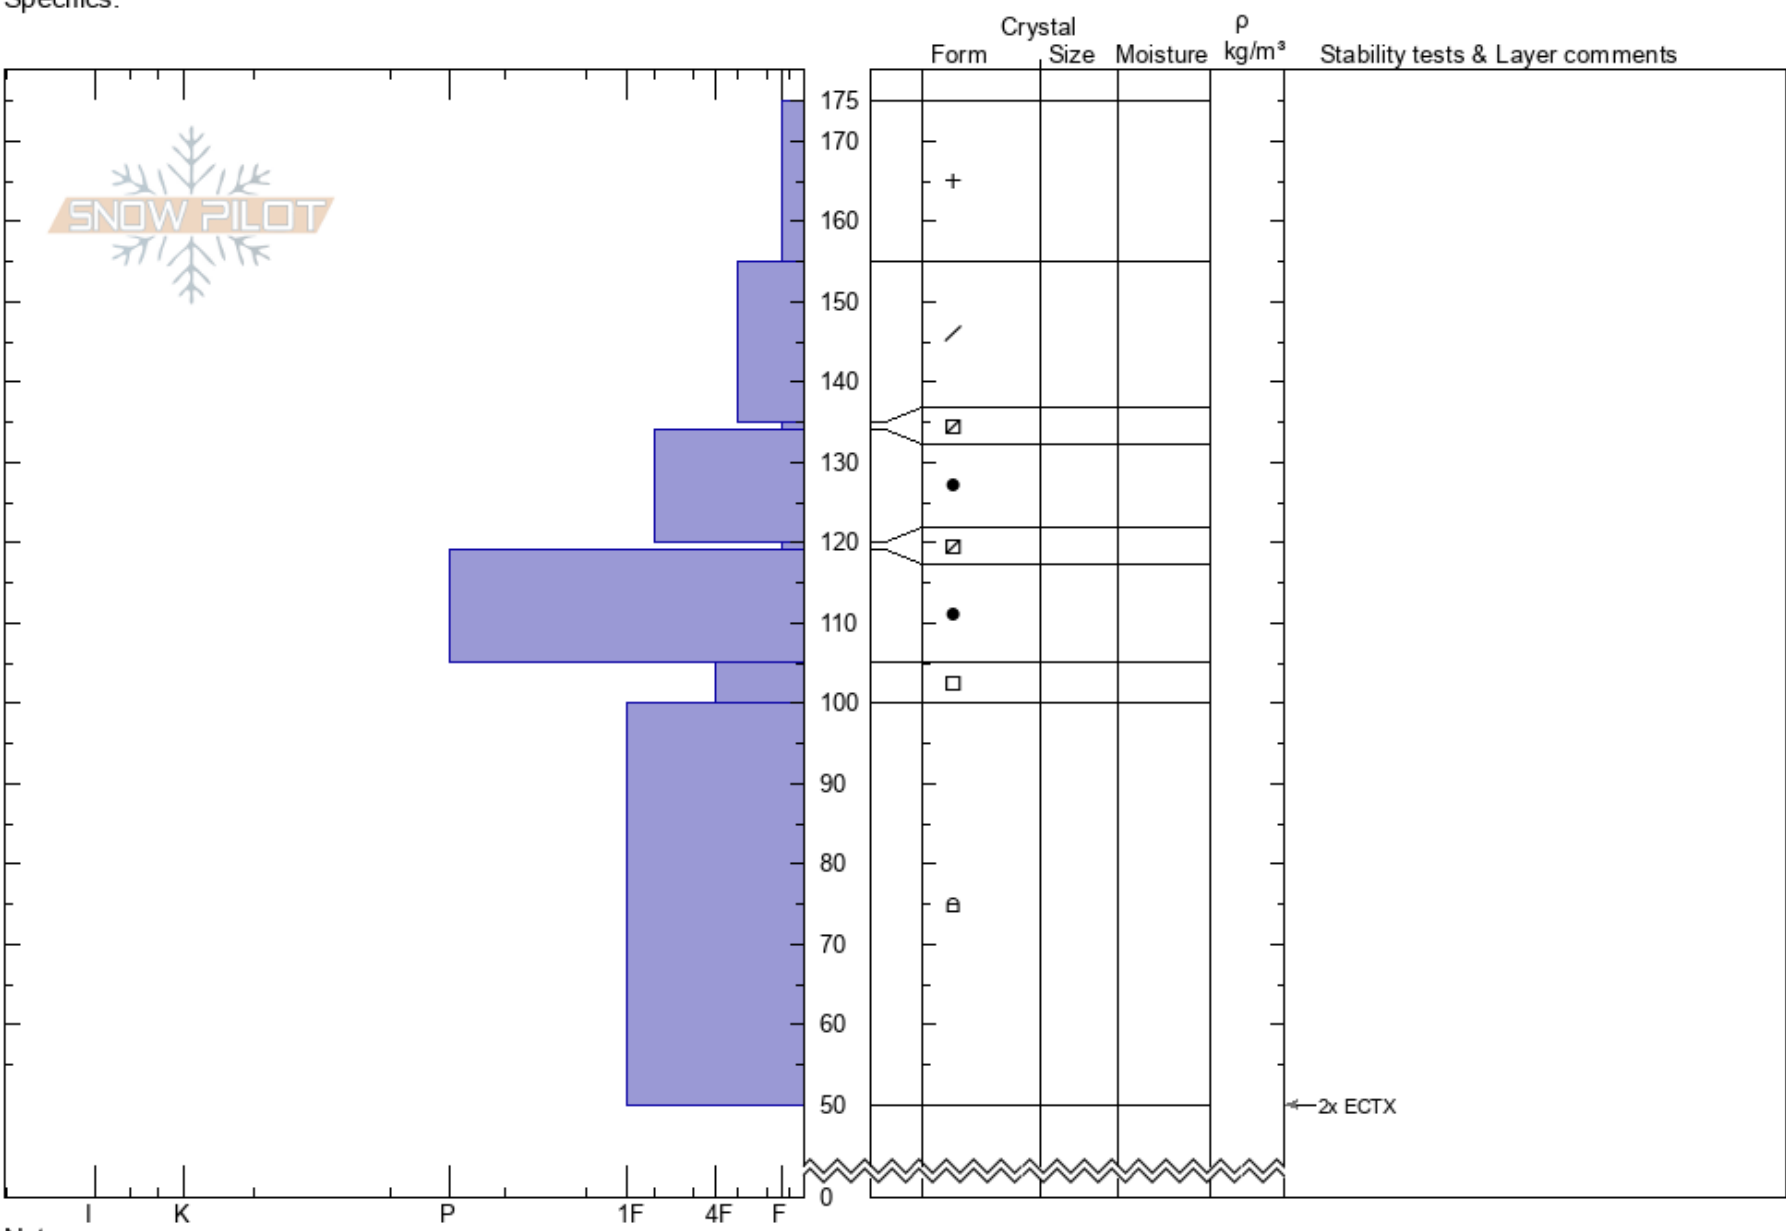

Peak 1
Vail/Summit County
CO
 Elevation: **12090 ft**
 Aspect: **E**
 Specifics:

Kreston Rohrig
01/18/2020 - 12:00pm
 Co-ord: **39.54236N, -106.11553W**
 Slope Angle: **26°**
 Wind Loading: **no**

Stability:
 Air Temperature:
 Sky Cover: **OVC**
 Precipitation: **S-1**
 Wind: **SW Calm**

HS: **175** Layer Notes:
 120-119cm: **Problematic layer**

Notes: