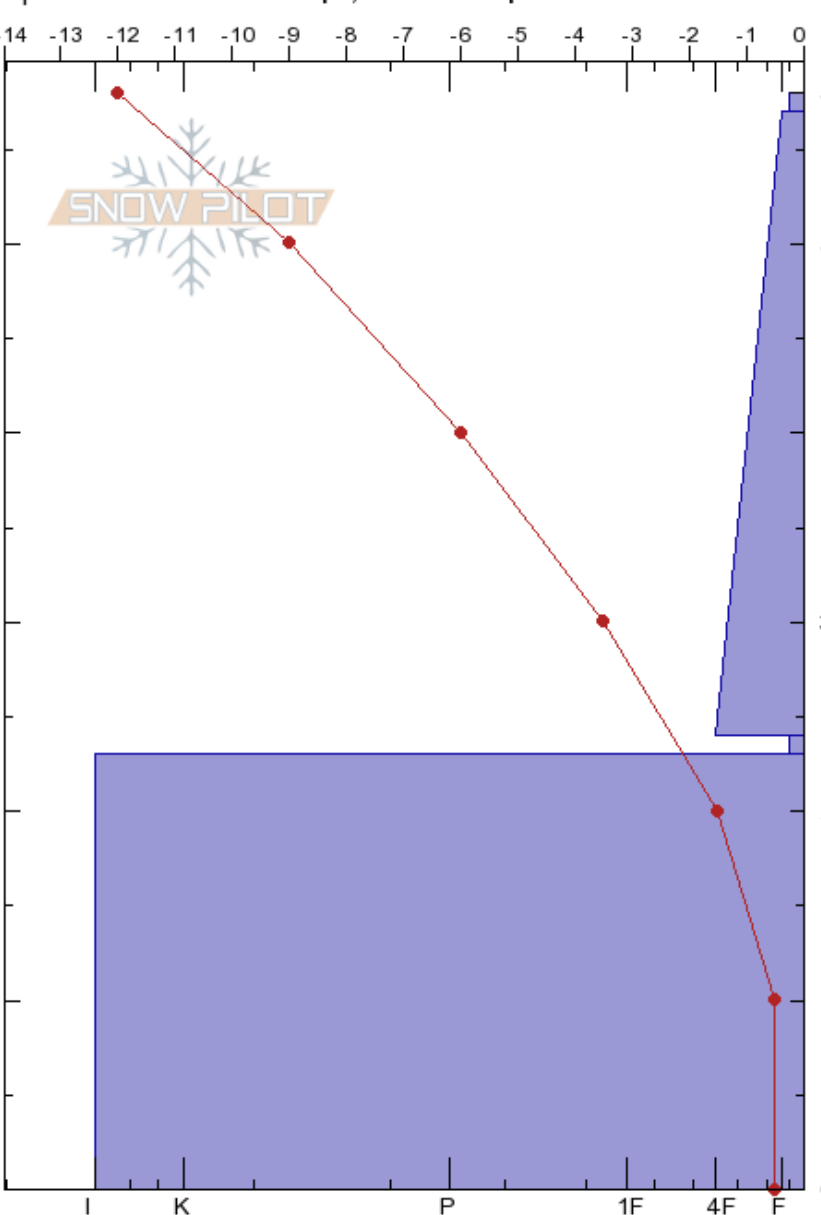

Fagerfjellet low
Tromsø mainland
Norway
 Elevation: **44 m**
 Aspect: **SW**
 Specifics: **Ski tracks on slope; We skied slope**

Paul Velsand
07/03/2017 - 15:50
 Co-ord: **33W 663223E 7722625N**
 Slope Angle: **5°**
 Wind Loading:

Stability: **Very Good** HS:58 Layer Notes:
 Air Temperature: **-2°C** PF:27 24-23cm:Problematic layer
 Sky Cover: **CLR**
 Precipitation: **NO**
 Wind: **Calm**

Form	Crystal		Moisture	ρ kg/m³	Stability tests & Layer comments
	Size				
V	3-5		D		
				170	
☐	0.5		D		
				250	
☐	0.5-1		D		
☐	2				
					ECTX

Notes: Hs iButton: 34 cm