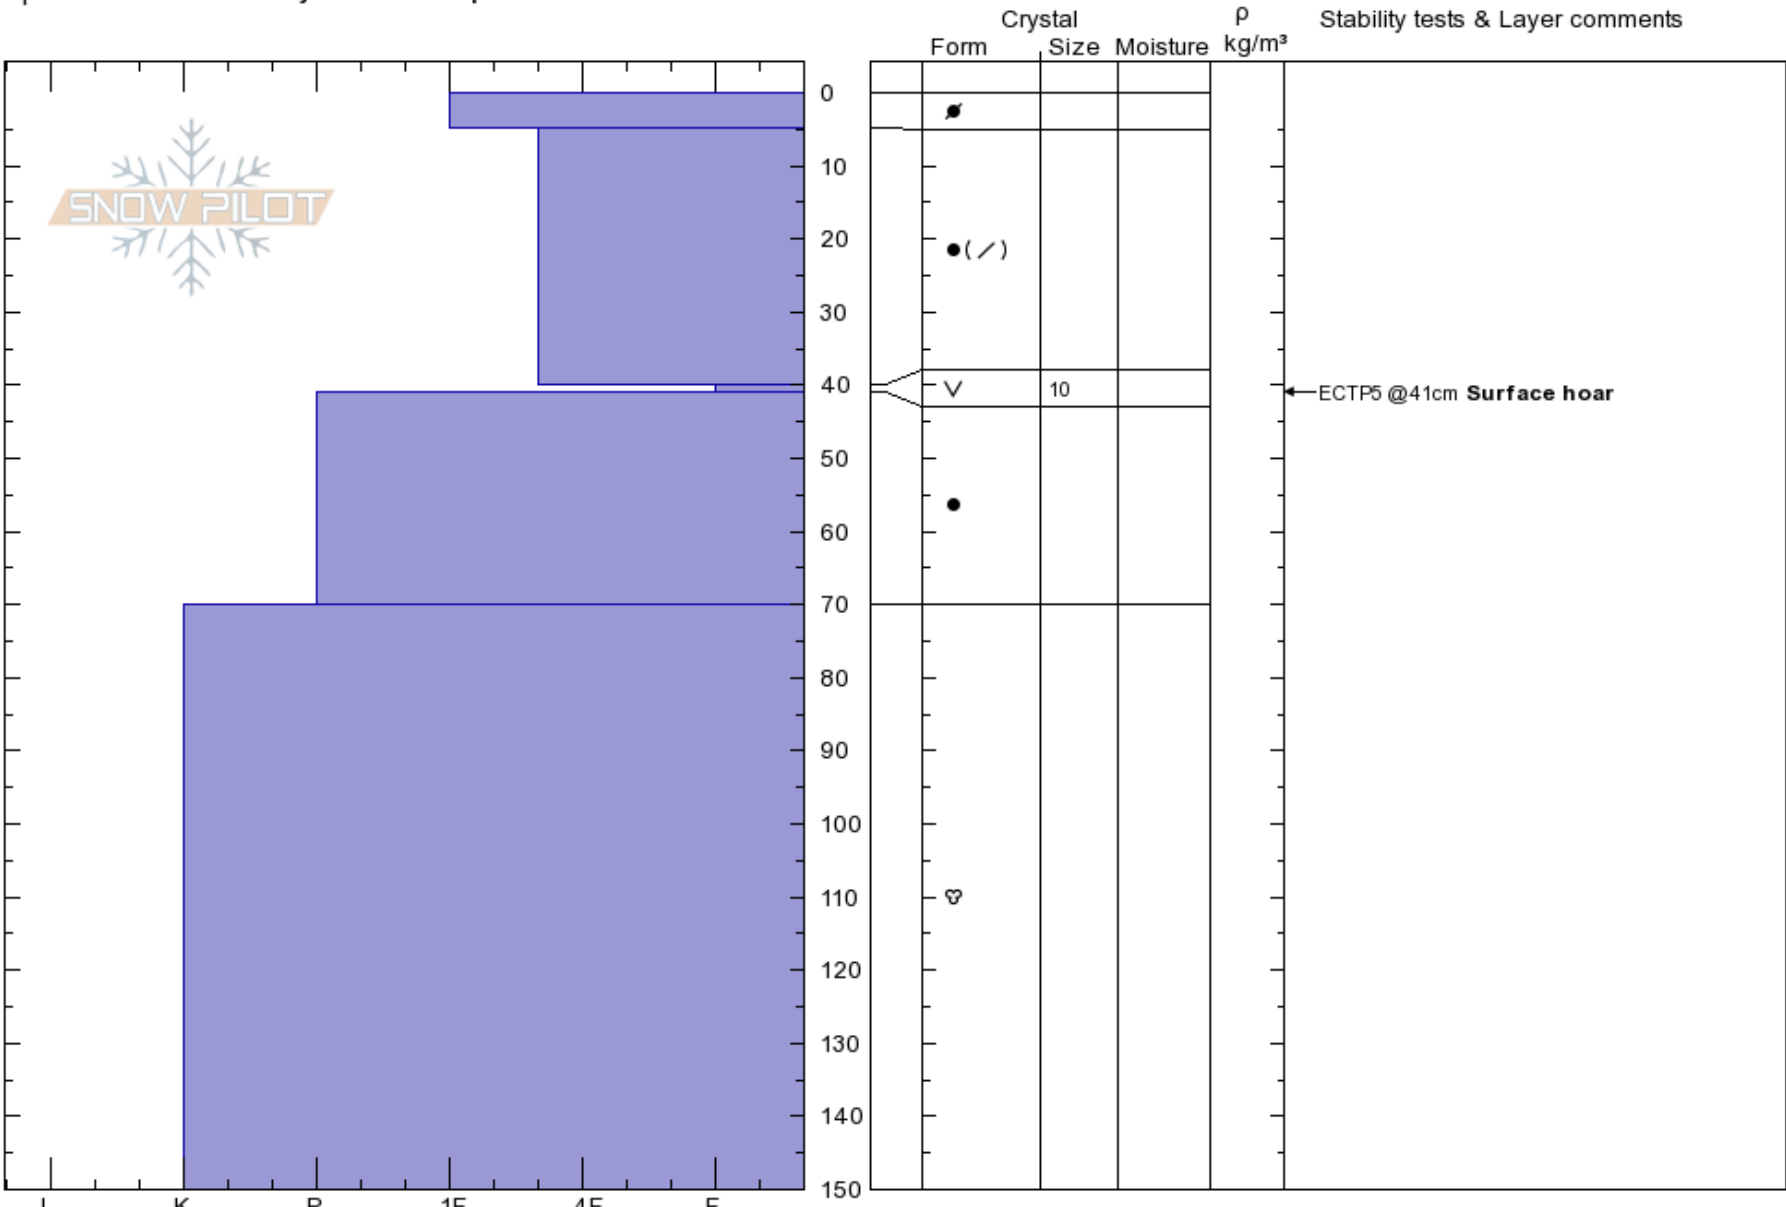

2017-03-07 Rypefjellet **Aanon Clausen**
 Finnmark **07/03/2017 - 12:00**
 Norway
 Elevation: **300 m**
 Aspect: **170°**
 Specifics: **Recent activity on similar slopes**

Stability: **Fair** HS:150 Layer Notes:
 Air Temperature: **-5°C** PF:30 41-70cm: **Problematic layer**
 Sky Cover: **CLR**
 Precipitation: **NO**
 Wind: **W Calm**

Notes: Naturally released avalanches on both sides, released on a layer of buried surface hoar.